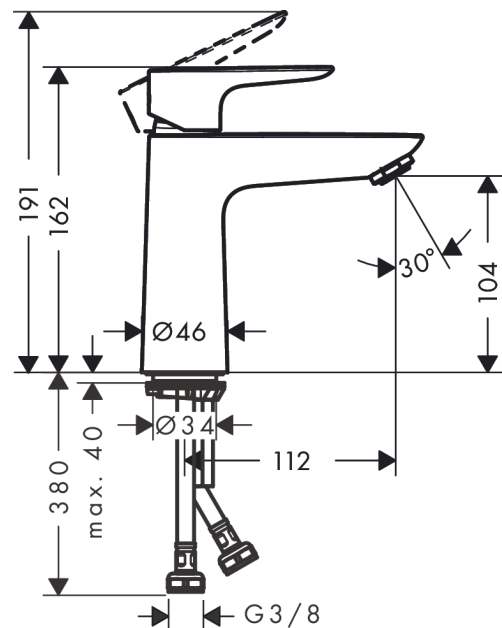

Talis E

Single lever basin mixer 110 with push-open waste set

Surfaces: **Chrome** Article Number: **71711000**

Description

product features

- consists of: single lever basin mixer, waste set
- ComfortZone 110
- projection 112 mm
- spray type: normal spray
- flow rate at 3 bar: 5 l/min
- ceramic cartridge
- temperature limitation adjustable
- suitable for continuous flow water heaters
- push-open waste set G 1¼
- material waste set: metal
- connection type: G ¾ connections
- connection dimension: DN15

Technology

Product image

Scale drawing

Flowchart

Talis E
Single lever basin mixer 110 with push-open waste set
 Surfaces: **Chrome** Article Number: **71711000**

Exploded Drawing

Year of production: >05/17

Talis E**Single lever basin mixer 110 with push-open waste set**Surfaces: **Chrome** Article Number: **71711000****Spare part list**

Year of production: >05/17

Pos.	Description	Article Number	Price	PU
1	handle	92687000	-	1
2	screw cover	95704000	-	1
3	hollow set screw M6x10 DIN 916	96029000	-	1
4	flange	92625000	-	1
5	nut	92689000	-	1
6	O-ring 25x1,5	98146000	-	1
7	O-ring 27x1,5	92527000	-	1
8	cartridge, assy	97685000	-	1
9	seal	98865000	-	1
10	adapter for cartridge	92628000	-	1
11	adapter for cartridge	98866000	-	1
12	O-ring 23x2	98398000	-	1
13	aerator M24x1 (5 l/min)	13185000	-	1
14	screw M8 x 68	97736000	-	1
15	seal	97608000	-	1
16	fixing set	96016000	-	1
17	connection hose 450 mm M8x0,75 G3/8	97206000	-	1
18	O-ring 6,6x1,6	93019000	-	1
a	push-open waste set	50100000	-	1