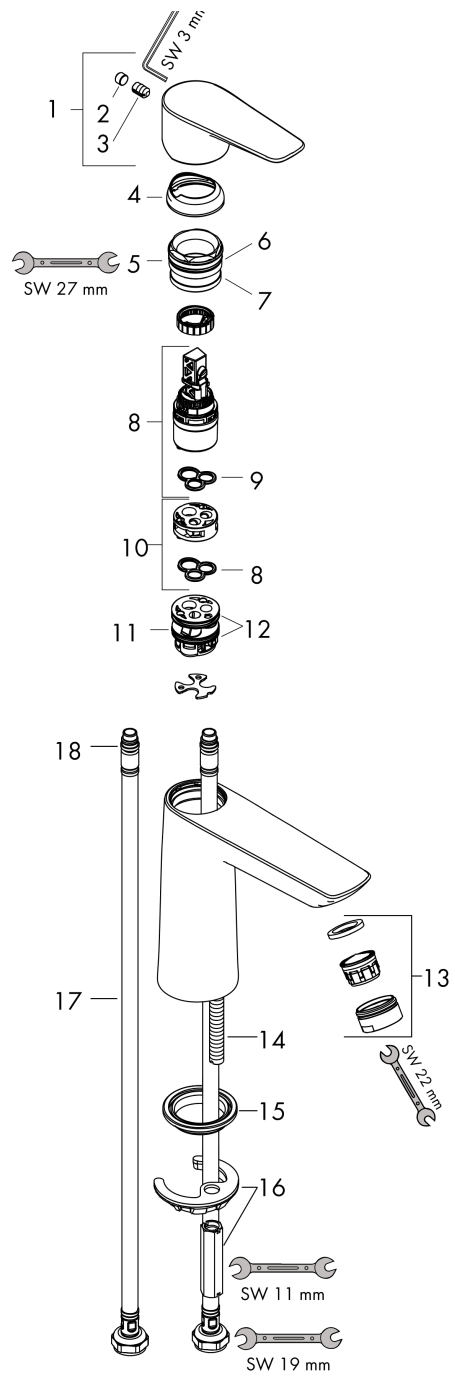

Talis E

Single lever basin mixer 110 with push-open waste set

Surfaces: **Chrome** Article Number: **71711000**

Description

product features

- consists of: single lever basin mixer, waste set
- ComfortZone 110
- projection 112 mm
- spray type: normal spray
- flow rate at 3 bar: 5 l/min
- ceramic cartridge
- temperature limitation adjustable
- suitable for continuous flow water heaters
- push-open waste set G 1¼
- material waste set: metal
- connection type: G ¾ connections
- connection dimension: DN15

Technology

Product image

Scale drawing

Flowchart

Talis E
Single lever basin mixer 110 with push-open waste set
 Surfaces: **Chrome** Article Number: **71711000**

Exploded Drawing

Year of production: >05/17

Talis E**Single lever basin mixer 110 with push-open waste set**Surfaces: **Chrome** Article Number: **71711000****Spare part list**

Year of production: >05/17

Pos.	Description	Article Number	Price	PU
1	handle	92687000	-	1
2	screw cover	95704000	-	1
3	hollow set screw M6x10 DIN 916	96029000	-	1
4	flange	92625000	-	1
5	nut	92689000	-	1
6	O-ring 25x1,5	98146000	-	1
7	O-ring 27x1,5	92527000	-	1
8	cartridge, assy	97685000	-	1
9	seal	98865000	-	1
10	adapter for cartridge	92628000	-	1
11	adapter for cartridge	98866000	-	1
12	O-ring 23x2	98398000	-	1
13	aerator M24x1 (5 l/min)	13185000	-	1
14	screw M8 x 68	97736000	-	1
15	seal	97608000	-	1
16	fixing set	96016000	-	1
17	connection hose 450 mm M8x0,75 G3/8	97206000	-	1
18	O-ring 6,6x1,6	93019000	-	1
a	push-open waste set	50100000	-	1