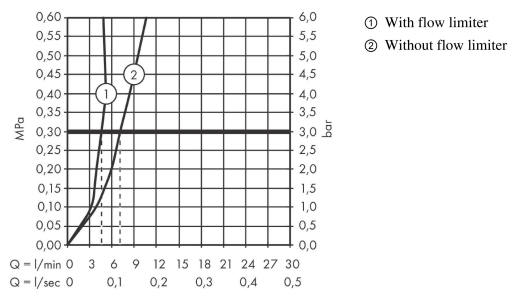

Talis E

Single lever basin mixer 110 with push-open waste set

Surfaces: **Chrome** Article Number: **71711000**

Description

product features

- consists of: single lever basin mixer, waste set
- ComfortZone 110
- projection 112 mm
- spray type: normal spray
- flow rate at 3 bar: 5 l/min
- ceramic cartridge
- temperature limitation adjustable
- suitable for continuous flow water heaters
- push-open waste set G 1¼
- material waste set: metal
- connection type: G ¾ connections
- connection dimension: DN15

Technology

Product image

Scale drawing

Flowchart

Talis E
Single lever basin mixer 110 with push-open waste set
 Surfaces: **Chrome** Article Number: **71711000**

Exploded Drawing

Year of production: >05/17

Talis E**Single lever basin mixer 110 with push-open waste set**Surfaces: **Chrome** Article Number: **71711000****Spare part list**

Year of production: >05/17

Pos.	Description	Article Number	Price	PU
1	handle	92687000	-	1
2	screw cover	95704000	-	1
3	hollow set screw M6x10 DIN 916	96029000	-	1
4	flange	92625000	-	1
5	nut	92689000	-	1
6	O-ring 25x1,5	98146000	-	1
7	O-ring 27x1,5	92527000	-	1
8	cartridge, assy	97685000	-	1
9	seal	98865000	-	1
10	adapter for cartridge	92628000	-	1
11	adapter for cartridge	98866000	-	1
12	O-ring 23x2	98398000	-	1
13	aerator M24x1 (5 l/min)	13185000	-	1
14	screw M8 x 68	97736000	-	1
15	seal	97608000	-	1
16	fixing set	96016000	-	1
17	connection hose 450 mm M8x0,75 G3/8	97206000	-	1
18	O-ring 6,6x1,6	93019000	-	1
a	push-open waste set	50100000	-	1