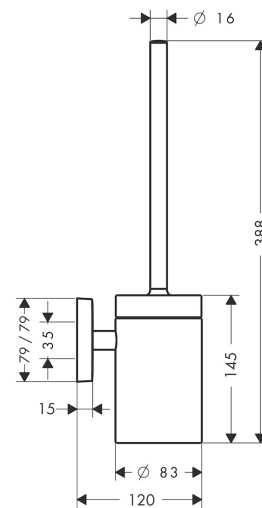

**PuraVida****Toilet brush holder wall-mounted**Surfaces: **Chrome** Article Number: **41505000****Description****product features**

- material: brass, ceramic
- material holder: metal
- wall-mounted

**Product image****Scale drawing**

**PuraVida**  
**Toilet brush holder wall-mounted**  
 Surfaces: **Chrome** Article Number: **41505000**

**Exploded Drawing**

Year of production: >07/09

**PuraVida**

**Toilet brush holder wall-mounted**

Surfaces: **Chrome** Article Number: **41505000**

**Spare part list**

Year of production: >07/09

Pos.	Description	Article Number	Price	PU
1	O-ring 45x2,5	98432000	-	1
2	support element	98539000	-	1
3	mounting set	96179000	-	1
4	escutcheon	95374000	-	1
5	hollow set screw M4x4	98540000	-	1
6	ceramic cup on its own	98547000	-	1
7	stick with brush	95577000	-	1
8	WC-brush black	40068000	-	1