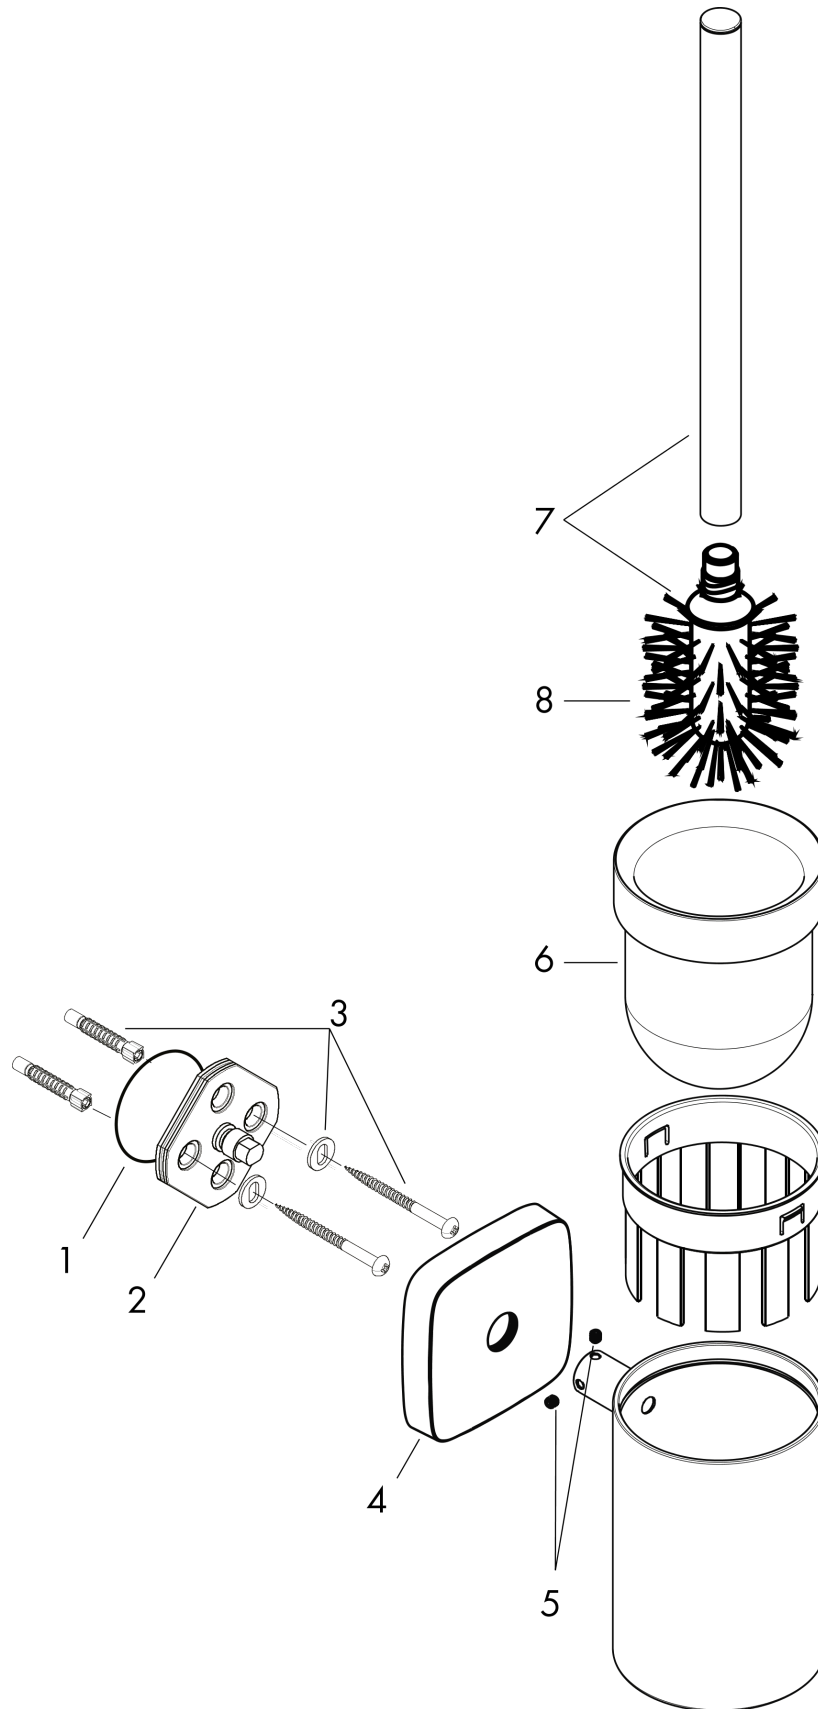

**PuraVida****Toilet brush holder wall-mounted**Surfaces: **Chrome** Article Number: **41505000****Description****product features**

- material: brass, ceramic
- material holder: metal
- wall-mounted

**Product image****Scale drawing**

**PuraVida**  
**Toilet brush holder wall-mounted**  
 Surfaces: **Chrome** Article Number: **41505000**

**Exploded Drawing**

Year of production: >07/09

**PuraVida**

**Toilet brush holder wall-mounted**

Surfaces: **Chrome** Article Number: **41505000**

**Spare part list**

Year of production: >07/09

Pos.	Description	Article Number	Price	PU
1	O-ring 45x2,5	98432000	-	1
2	support element	98539000	-	1
3	mounting set	96179000	-	1
4	escutcheon	95374000	-	1
5	hollow set screw M4x4	98540000	-	1
6	ceramic cup on its own	98547000	-	1
7	stick with brush	95577000	-	1
8	WC-brush black	40068000	-	1