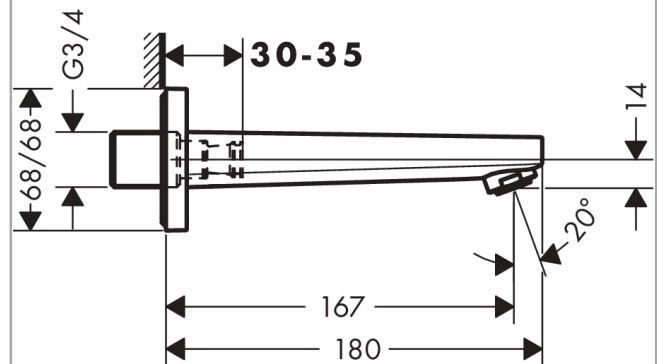

Metropol Bath spout

Surfaces: **Chrome** Article Number: **32542000**

Description

product features

- connection type: G 3/4
- projection 167.5 mm
- wall-mounted
- maximum flow rate at 3 bar: 21 l/min
- flow rate: 21 l/min
- spray type: normal spray

Technology

Product image

Scale drawing

Flowchart

The consumption was measured in combination with the appropriate fittings (thermostat/mixer/ in-wall valve) to reflect actual application in practice.

**Metropol
Bath spout**

Surfaces: **Chrome** Article Number: **32542000**

Exploded Drawing

Year of production: >04/17

**Metropol
Bath spout**

Surfaces: **Chrome** Article Number: **32542000**

Spare part list

Year of production: >04/17

Pos.	Description	Article Number	Price	PU
1	aerator M24x1 (30 l/min)	96512000	-	1
2	O-ring 18x1,5	98231000	-	1
3	pin	97766000	-	1
4	connecting thread G ³ / ₄	92504000	-	1
5	O-ring 13x2	98128000	-	1