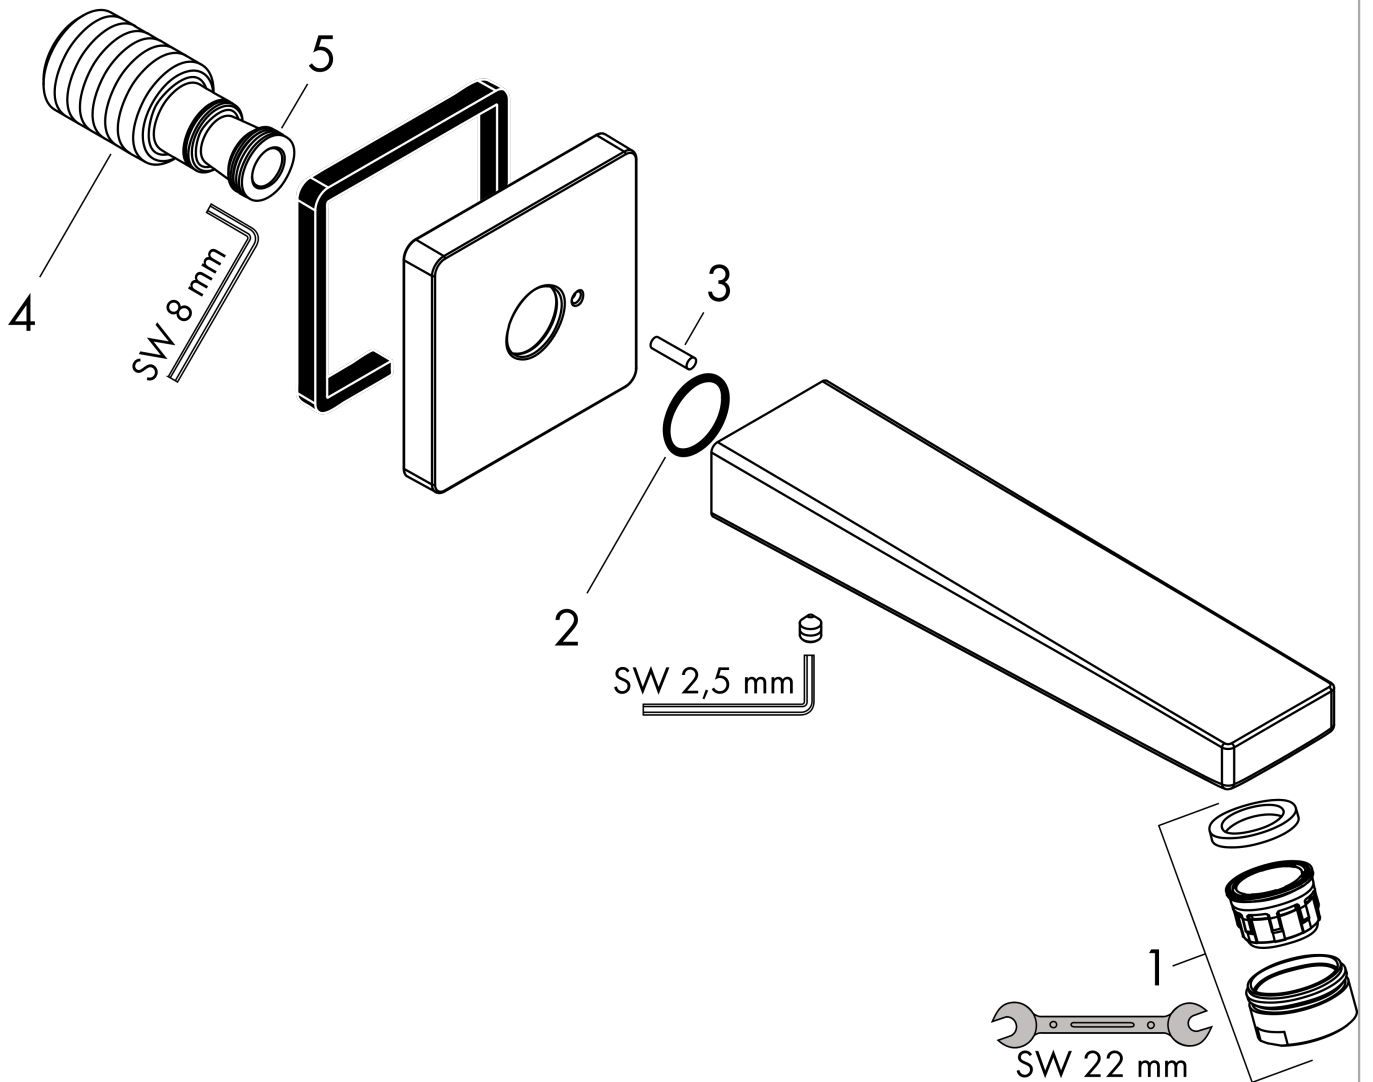

Metropol Bath spout

Surfaces: **Chrome** Article Number: **32542000**

Description

product features

- connection type: G 3/4
- projection 167.5 mm
- wall-mounted
- maximum flow rate at 3 bar: 21 l/min
- flow rate: 21 l/min
- spray type: normal spray

Technology

Product image

Scale drawing

Flowchart

The consumption was measured in combination with the appropriate fittings (thermostat/mixer/ in-wall valve) to reflect actual application in practice.

**Metropol
Bath spout**

Surfaces: **Chrome** Article Number: **32542000**

Exploded Drawing

Year of production: >04/17

**Metropol
Bath spout**

Surfaces: **Chrome** Article Number: **32542000**

Spare part list

Year of production: >04/17

Pos.	Description	Article Number	Price	PU
1	aerator M24x1 (30 l/min)	96512000	-	1
2	O-ring 18x1,5	98231000	-	1
3	pin	97766000	-	1
4	connecting thread G ³ / ₄	92504000	-	1
5	O-ring 13x2	98128000	-	1