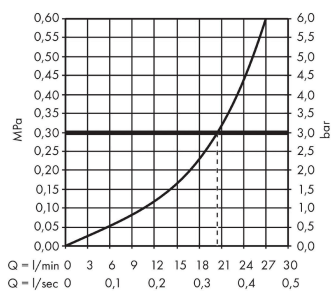

Metropol Bath spout

Surfaces: **Chrome** Article Number: **32542000**

Description

product features

- connection type: G 3/4
- projection 167.5 mm
- wall-mounted
- maximum flow rate at 3 bar: 21 l/min
- flow rate: 21 l/min
- spray type: normal spray

Technology

Product image

Scale drawing

Flowchart

The consumption was measured in combination with the appropriate fittings (thermostat/mixer/ in-wall valve) to reflect actual application in practice.

**Metropol
Bath spout**