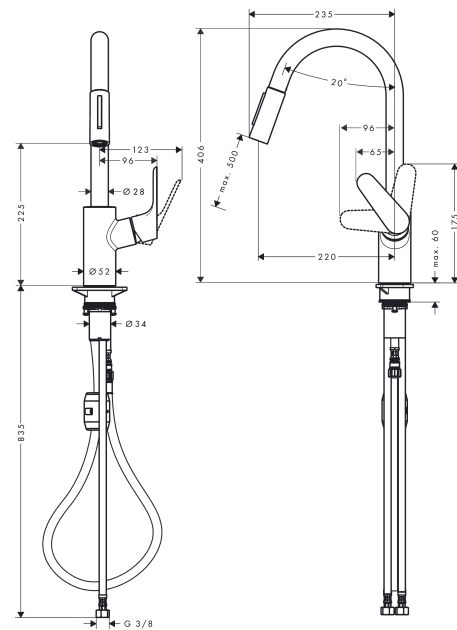

#### product features

- ComfortZone 240
- swivel range adjustable in 2 steps to 110° or 150°
- laminar spray, shower spray
- lockable shower spray, spray returns through pressing spray diverter
- MagFit magnetic shower support
- quick connect hose
- connection dimension: DN15
- maximum flow rate at 3 bar: 10 l/min
- ceramic cartridge
- connection type: G 3/8 connections
- temperature limitation adjustable
- integrated non-return valve
- suitable for continuous flow water heaters

### Scale drawing

**Focus M41**

**Single lever kitchen mixer 240, pull-out spray, 2jet**

Surfaces: **Chrome** Article Number: **31815000**

**Flowchart**

### Spare part list

Year of production: >08/19

Pos.	Description	Article Number	Price	PU
1	spout cpl.	95562000	-	1
2	nut	92755000	-	1
3	O-ring 11x2	98127000	-	1
4	filter	97735000	-	1
5	handspray	98459000	-	1
6	set of non return valves DW 15	97350000	-	1
7	O-ring 18x1,5	98231000	-	1
8	aerator laminar M22x1 (15 l/min)	95909000	-	1
9	O-ring 20x1	98140000	-	1
10	service tool	95910000	-	1
11	set of lever collars	98365000	-	1
12	handle	98460000	-	1
13	screw cover	96338000	-	1
14	flange	95498000	-	1
15	nut	97209000	-	1
16	O-Ring 32x2	98193000	-	1
17	cartridge, assy	92730000	-	1
18	locking screw for handle	95140000	-	1
19	seal	95008000	-	1
20	support	97523000	-	1
21	fixing set (special)	93253000	-	1
22	weight	92500000	-	1
23	hose 1,50 m	95507000	-	1
24	connection hose 600 mm M10x1	95561000	-	1
25	O-ring 8x1,75	97827000	-	1
26	connection hose 900 mm M8x0,75 G3/8	96316000	-	1
27	O-ring 7x1,5	98422000	-	1
28	sealing set	95581000	-	1