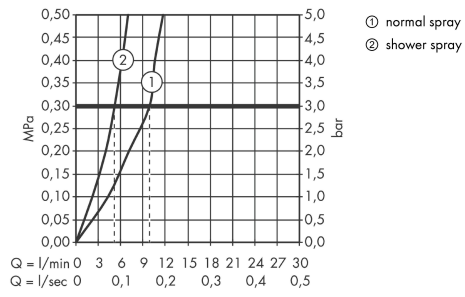

### Scale drawing

**Focus M41**

**Single lever kitchen mixer 240, pull-out spray, 2jet**

Surfaces: **Chrome** Article Number: **31815000**

**Flowchart**