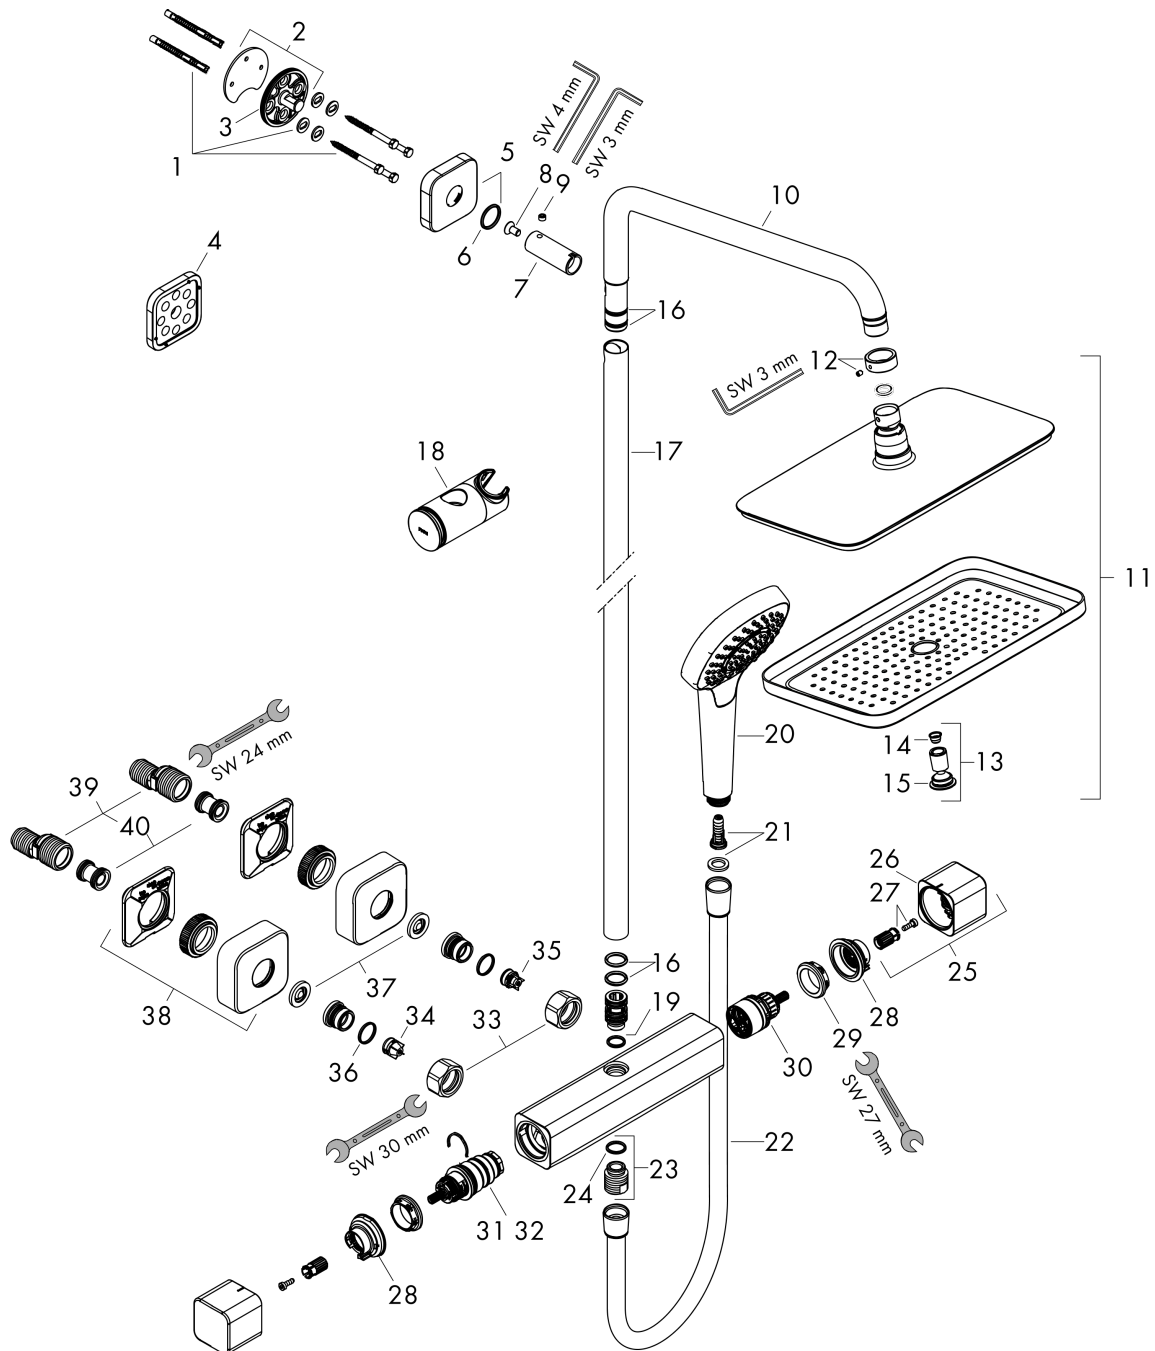

Installation examples

**Croma E**  
**Showerpipe 280 1jet with thermostat**  
 Surfaces: **Chrome** Article Number: **27630000**

Exploded Drawing

Year of production: >07/19

**Croma E****Showerpipe 280 1jet with thermostat**Surfaces: **Chrome** Article Number: **27630000****Spare part list**

Year of production: &gt;07/19

Pos.	Description	Article Number	Price	PU
1	mounting set	98716000	-	1
2	wall flange	95688000	-	1
3	O-Ring 50x2	98187000	-	1
4	tile-matching-disk	93527000	-	1
5	escutcheon	93526000	-	1
6	O-ring 20x2	98165000	-	1
7	sleeve	92166000	-	1
8	screw	92137000	-	1
9	hollow set screw M6x5	98447000	-	1
10	shower arm	95985000	-	1
11	head shower	26257000	-	1
12	lock washer	98942000	-	1
13	air jet	95416000	-	1
14	filter	97735000	-	1
15	O-ring 7x2	98419000	-	1
16	O-ring 15x2,5	98131000	-	1
17	pipe 973 mm	92468000	-	1
18	support, assy	93517000	-	1
19	O-ring 12x2,25	98382000	-	1
20	handshower	26810400	-	1
21	filter insert	97708000	-	1
22	shower hose Isiflex'B 1,60 m	28276000	-	1
23	connecting thread	95392000	-	1
24	O-ring 14x2	98129000	-	1
25	handle	93520000	-	1
26	pushbutton	92848000	-	1
27	handle fixing set	93228000	-	1
28	safety set	93519000	-	1
29	nut	98913000	-	1
30	shut off unit with selector	98283000	-	1
31	thermostat cartridge	98282000	-	1
32	cartridge for exchanged connections	92373000	-	1
33	set of nuts	96157000	-	1
34	non return valve (pressure-resistant up to 2 MPa)	93136000	-	1
35	non return valve	96737000	-	1
36	O-ring 17x1,5	98137000	-	1
37	filter packing	96922000	-	1
38	escutcheon	93518000	-	1
39	set of S-unions (±12 mm)	94140000	-	1
40	noise reduction	96429000	-	1