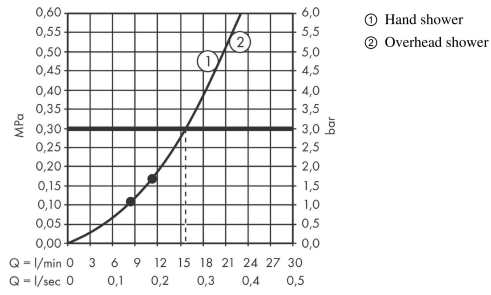

#### Scale drawing

**Croma E**

**Showerpipe 280 1jet with thermostat**

Surfaces: **Chrome** Article Number: **27630000**

**Flowchart**

**Croma E**  
**Showerpipe 280 1jet with thermostat**  
 Surfaces: **Chrome** Article Number: **27630000**