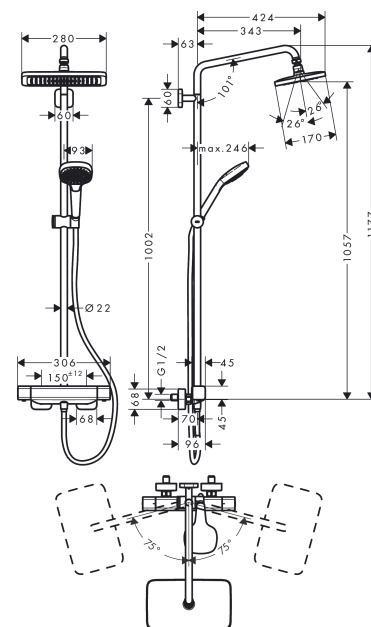

##### product features

- consists of: overhead shower, hand shower, shower thermostat, shower hose, slider, shower bar
- overhead shower Croma E 280 1jet
- shower head size: 280 x 170 mm
- Spray type overhead shower: RainAir
- fully chrome-plated spray disc
- ball-joint: overhead shower angle adjustable
- spray type hand shower: Massage spray, IntenseRain, SoftRain
- height-adjustable slider with locking push-button slider
- shower bar diameter: 22 mm
- pipe can be shortened in height
- shower arm length: 340 mm
- swivel shower arm
- maximum flow rate at 3 bar: 15 l/min
- operating pressure: min. 0.17 MPa/max. 1.0 MPa
- CoolContact thermostat: Prevents the housing from heating up, making showering even safer
- thermostat Ecostat E
- safety lock at 40° C
- suitable for continuous flow water heaters
- installation type: exposed installation
- connection thread G 1/2
- centre distance 150 ± 12 mm

#### Scale drawing

**Croma E**

**Showerpipe 280 1jet with thermostat**

Surfaces: **Chrome** Article Number: **27630000**

**Flowchart**

**Croma E**  
**Showerpipe 280 1jet with thermostat**  
 Surfaces: **Chrome** Article Number: **27630000**