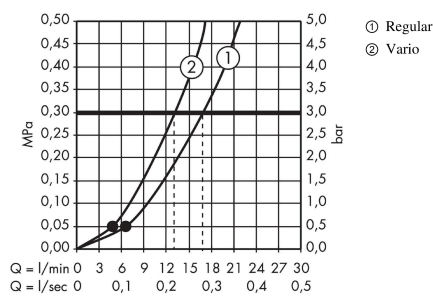

Crometta 85

Shower holder set Vario with shower hose 125 cm

Surfaces: **Chrome** Article Number: **27558000**

Description

product features

- consists of: hand shower, shower holder, shower hose
- shower head size: 85 mm
- spray type: Vario spray, normal spray
- spray type adjustment by turning spray disc
- maximum flow rate at 3 bar: 17 l/min
- Shower holder of plastic

Technology

Product image

Scale drawing

Flowchart

The consumption was measured in combination with the appropriate fittings (thermostat/mixer/in-wall valve) to reflect actual application in practice.

Crometta 85
Shower holder set Vario with shower hose 125 cm
 Surfaces: **Chrome** Article Number: **27558000**

Exploded Drawing

Year of production: >02/08

Crometta 85
Shower holder set Vario with shower hose 125 cm
 Surfaces: **Chrome** Article Number: **27558000**

Spare part list

Year of production: >02/08

Pos.	Description	Article Number	Price	PU
1	handshower	28562000	-	1
2	mounting set	40915000	-	1
3	shower holder	27521000	-	1
4	filter insert	97708000	-	1
5	filter packing	94246000	-	1
6	shower hose Metaflex'C 1,25 m	28262000	-	1