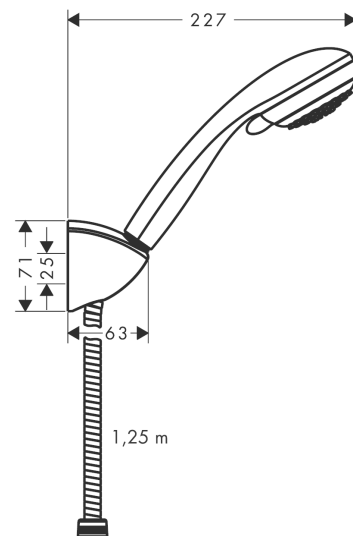

Crometta 85

Shower holder set Vario with shower hose 125 cm

Surfaces: **Chrome** Article Number: **27558000**

Description

product features

- consists of: hand shower, shower holder, shower hose
- shower head size: 85 mm
- spray type: Vario spray, normal spray
- spray type adjustment by turning spray disc
- maximum flow rate at 3 bar: 17 l/min
- Shower holder of plastic

Technology

Product image

Scale drawing

Flowchart

The consumption was measured in combination with the appropriate fittings (thermostat/mixer/in-wall valve) to reflect actual application in practice.

Crometta 85
Shower holder set Vario with shower hose 125 cm
 Surfaces: **Chrome** Article Number: **27558000**

Exploded Drawing

Year of production: >02/08

Crometta 85
Shower holder set Vario with shower hose 125 cm
 Surfaces: **Chrome** Article Number: **27558000**

Spare part list

Year of production: >02/08

Pos.	Description	Article Number	Price	PU
1	handshower	28562000	-	1
2	mounting set	40915000	-	1
3	shower holder	27521000	-	1
4	filter insert	97708000	-	1
5	filter packing	94246000	-	1
6	shower hose Metaflex'C 1,25 m	28262000	-	1