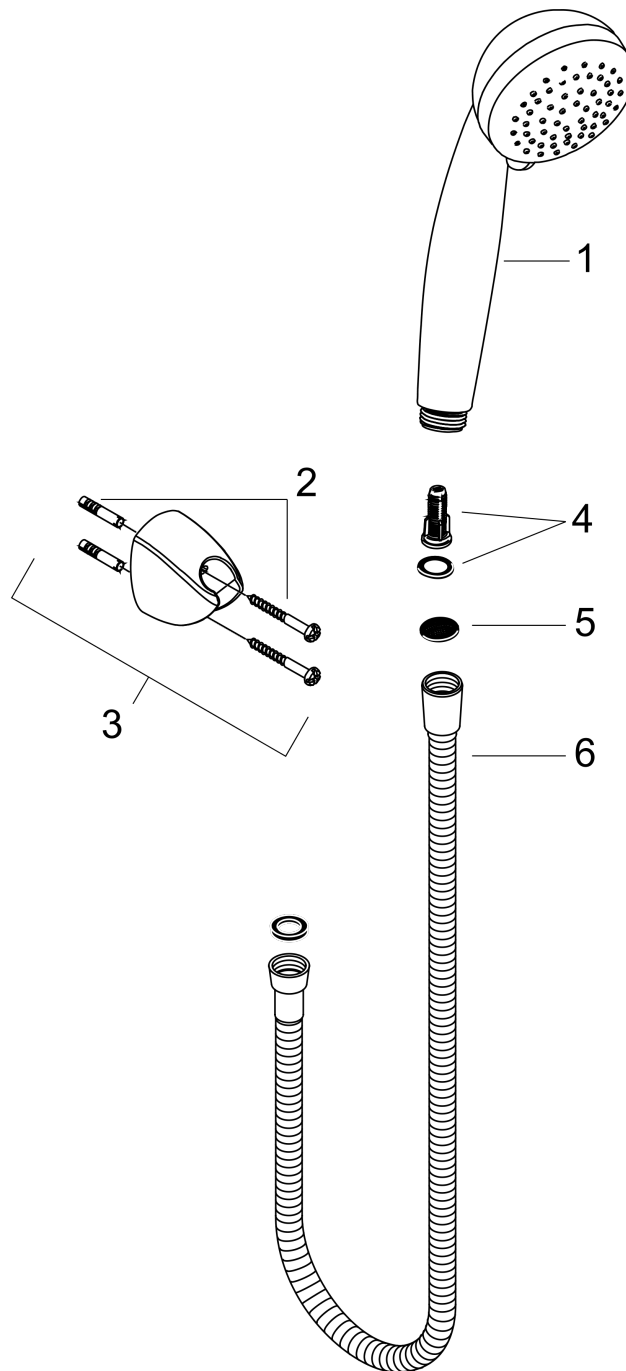

Crometta 85

Shower holder set Vario with shower hose 125 cm

Surfaces: **Chrome** Article Number: **27558000**

Description

product features

- consists of: hand shower, shower holder, shower hose
- shower head size: 85 mm
- spray type: Vario spray, normal spray
- spray type adjustment by turning spray disc
- maximum flow rate at 3 bar: 17 l/min
- Shower holder of plastic

Technology

Product image

Scale drawing

Flowchart

The consumption was measured in combination with the appropriate fittings (thermostat/mixer/in-wall valve) to reflect actual application in practice.

Crometta 85
Shower holder set Vario with shower hose 125 cm
 Surfaces: **Chrome** Article Number: **27558000**

Exploded Drawing

Year of production: >02/08

Crometta 85
Shower holder set Vario with shower hose 125 cm
 Surfaces: **Chrome** Article Number: **27558000**

Spare part list

Year of production: >02/08

Pos.	Description	Article Number	Price	PU
1	handshower	28562000	-	1
2	mounting set	40915000	-	1
3	shower holder	27521000	-	1
4	filter insert	97708000	-	1
5	filter packing	94246000	-	1
6	shower hose Metaflex'C 1,25 m	28262000	-	1