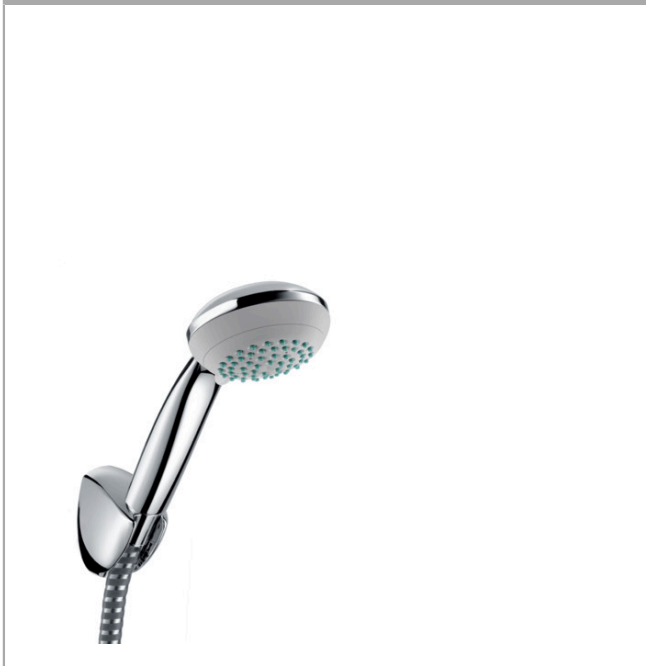

Crometta 85

Shower holder set Vario with shower hose 125 cm

Surfaces: **Chrome** Article Number: **27558000**

Description

product features

- consists of: hand shower, shower holder, shower hose
- shower head size: 85 mm
- spray type: Vario spray, normal spray
- spray type adjustment by turning spray disc
- maximum flow rate at 3 bar: 17 l/min
- Shower holder of plastic

Technology

Product image

Scale drawing

Flowchart

The consumption was measured in combination with the appropriate fittings (thermostat/mixer/in-wall valve) to reflect actual application in practice.

Crometta 85
Shower holder set Vario with shower hose 125 cm
 Surfaces: **Chrome** Article Number: **27558000**

Exploded Drawing

Year of production: >02/08

Crometta 85
Shower holder set Vario with shower hose 125 cm
 Surfaces: **Chrome** Article Number: **27558000**

Spare part list

Year of production: >02/08

Pos.	Description	Article Number	Price	PU
1	handshower	28562000	-	1
2	mounting set	40915000	-	1
3	shower holder	27521000	-	1
4	filter insert	97708000	-	1
5	filter packing	94246000	-	1
6	shower hose Metaflex'C 1,25 m	28262000	-	1