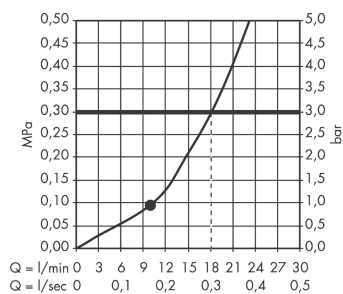

Raindance S

Overhead shower 240 1jet with shower arm

Surfaces: **Chrome** Article Number: **27474000**

Description

product features

- consists of: overhead shower, shower arm
- shower head size: 240 mm
- spray type: RainAir
- shower arm length: 390 mm
- ball-joint: overhead shower angle adjustable
- maximum flow rate at 3 bar: 18 l/min
- flow rate RainAir spray (at 3 bar): 18 l/min
- material spray disc: metal
- spray disc removable for cleaning
- installation: wall
- connection thread G ½
- connection dimension: DN15

Technology

Product image

Scale drawing

Flowchart

The consumption was measured in combination with the appropriate fittings (thermostat/mixer/ in-wall valve) to reflect actual application in practice.

Raindance S