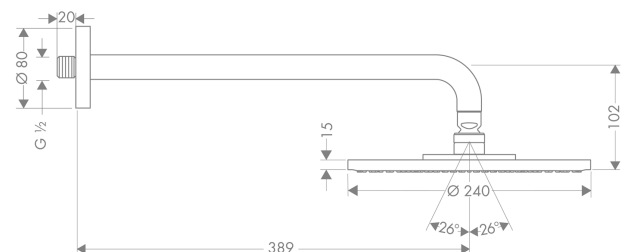

Raindance S

Overhead shower 240 1jet with shower arm

Surfaces: **Chrome** Article Number: **27474000**

Description

product features

- consists of: overhead shower, shower arm
- shower head size: 240 mm
- spray type: RainAir
- shower arm length: 390 mm
- ball-joint: overhead shower angle adjustable
- maximum flow rate at 3 bar: 18 l/min
- flow rate RainAir spray (at 3 bar): 18 l/min
- material spray disc: metal
- spray disc removable for cleaning
- installation: wall
- connection thread G ½
- connection dimension: DN15

Technology

Product image

Scale drawing

Flowchart

The consumption was measured in combination with the appropriate fittings (thermostat/mixer/ in-wall valve) to reflect actual application in practice.

Raindance S

Overhead shower 240 1jet with shower arm

Surfaces: **Chrome** Article Number: **27474000**

Exploded Drawing

Year of production: >05/11

Raindance S

Overhead shower 240 1jet with shower arm

Surfaces: **Chrome** Article Number: **27474000**

Spare part list

Year of production: >05/11

Pos.	Description	Article Number	Price	PU
1	mounting kit	95208000	-	1
2	mounting set	40916000	-	1
3	O-ring 34x2	98383000	-	1
4	shower arm 390 mm	27413000	-	1
5	escutcheon Ø 80 mm	98940000	-	1
6	filter insert	97708000	-	1
7	ball joint	98941000	-	1
8	lock washer	98942000	-	1
9	nut	97958000	-	1
10	lever collar	97536000	-	1
11	seal	97606000	-	1
12	air jet	95794000	-	1
13	hollow set screw M4x6	97767000	-	1
a	filter packing	94246000	-	1
b	non return valve	95699000	-	1