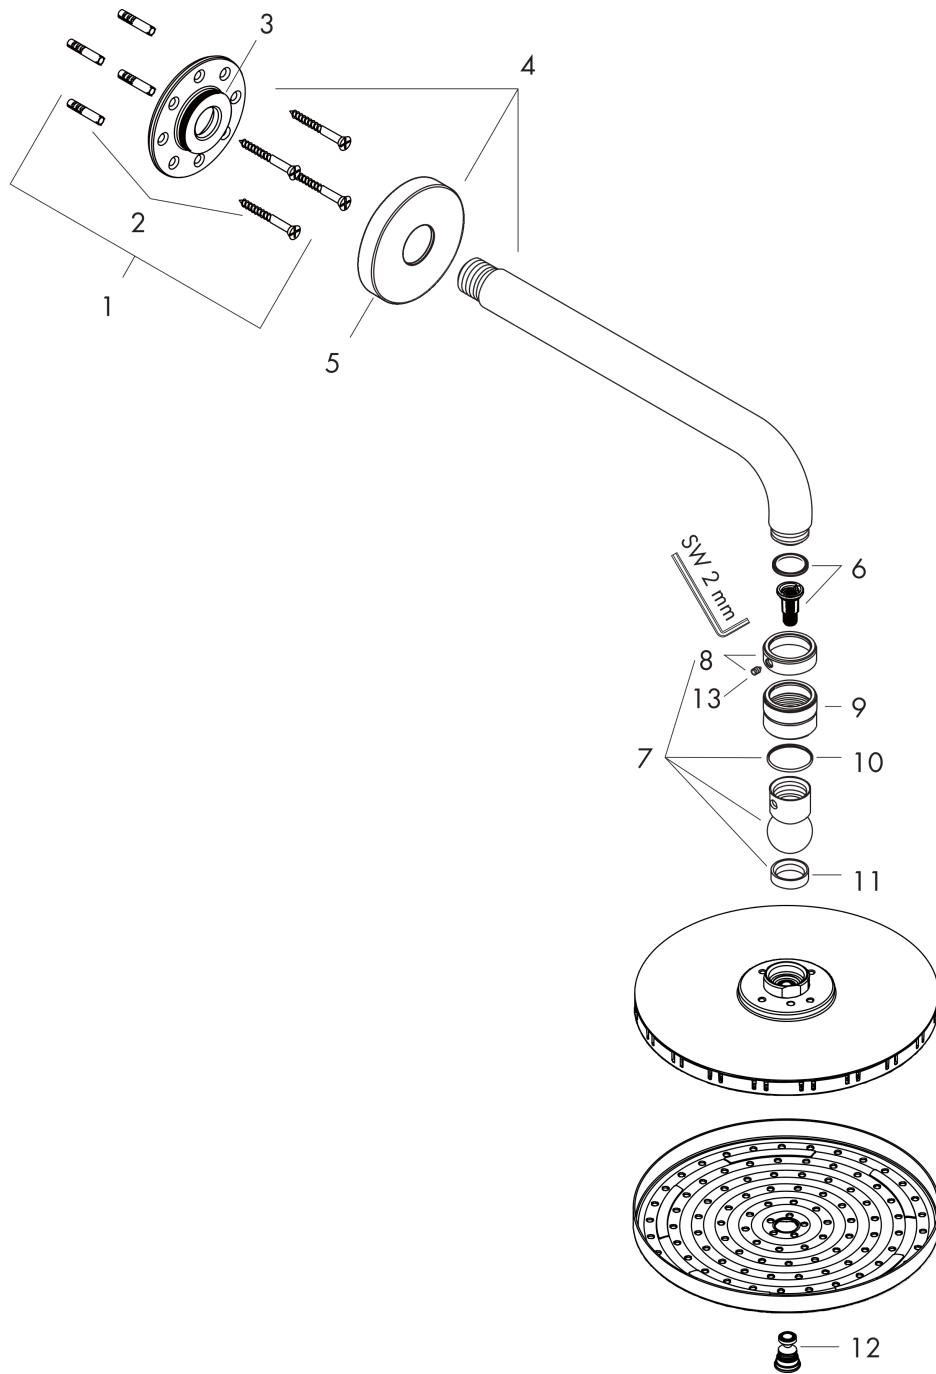

Raindance S

Overhead shower 240 1jet with shower arm

Surfaces: **Chrome** Article Number: **27474000**

Description

product features

- consists of: overhead shower, shower arm
- shower head size: 240 mm
- spray type: RainAir
- shower arm length: 390 mm
- ball-joint: overhead shower angle adjustable
- maximum flow rate at 3 bar: 18 l/min
- flow rate RainAir spray (at 3 bar): 18 l/min
- material spray disc: metal
- spray disc removable for cleaning
- installation: wall
- connection thread G ½
- connection dimension: DN15

Technology

Product image

Scale drawing

Flowchart

The consumption was measured in combination with the appropriate fittings (thermostat/mixer/ in-wall valve) to reflect actual application in practice.

Raindance S

Overhead shower 240 1jet with shower arm

Surfaces: **Chrome** Article Number: **27474000**

Exploded Drawing

Year of production: >05/11

Raindance S

Overhead shower 240 1jet with shower arm

Surfaces: **Chrome** Article Number: **27474000**

Spare part list

Year of production: >05/11

Pos.	Description	Article Number	Price	PU
1	mounting kit	95208000	-	1
2	mounting set	40916000	-	1
3	O-ring 34x2	98383000	-	1
4	shower arm 390 mm	27413000	-	1
5	escutcheon Ø 80 mm	98940000	-	1
6	filter insert	97708000	-	1
7	ball joint	98941000	-	1
8	lock washer	98942000	-	1
9	nut	97958000	-	1
10	lever collar	97536000	-	1
11	seal	97606000	-	1
12	air jet	95794000	-	1
13	hollow set screw M4x6	97767000	-	1
a	filter packing	94246000	-	1
b	non return valve	95699000	-	1