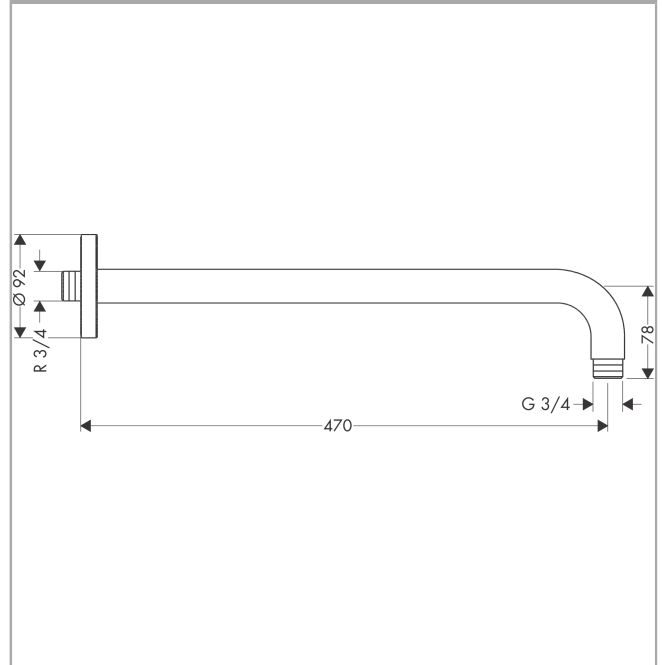

**Shower arm 47 cm**Surfaces: **Chrome** Article Number: **27410000****Description****product features**

- length: 470 mm
- wall-mounted
- installation type: exposed installation
- version: 90° angle
- connection thread G 3/4

**Product image****Scale drawing**

**Shower arm 47 cm**

Surfaces: **Chrome** Article Number: **27410000**

**Exploded Drawing**

Year of production: >09/04

**Shower arm 47 cm**

Surfaces: **Chrome** Article Number: **27410000**

**Spare part list**

Year of production: >09/04

<b>Pos.</b>	<b>Description</b>	<b>Article Number</b>	<b>Price</b>	<b>PU</b>
1	connecting thread G $\frac{3}{4}$	98510000	-	1
2	mounting set	40916000	-	1
3	O-Ring 14x2,5	98189000	-	1
4	escutcheon	98589000	-	1