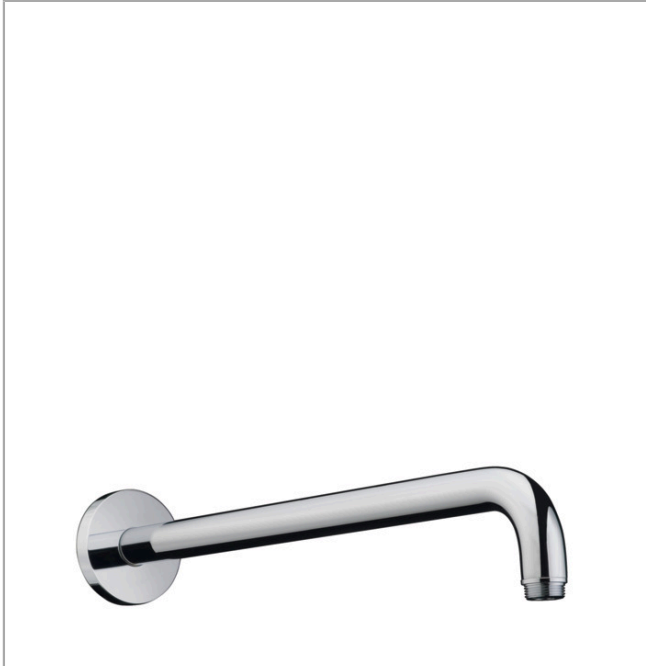

**Shower arm 47 cm**Surfaces: **Chrome** Article Number: **27410000****Description****product features**

- length: 470 mm
- wall-mounted
- installation type: exposed installation
- version: 90° angle
- connection thread G 3/4

**Product image****Scale drawing**

**Shower arm 47 cm**

Surfaces: **Chrome** Article Number: **27410000**

**Exploded Drawing**

Year of production: >09/04

**Shower arm 47 cm**

Surfaces: **Chrome** Article Number: **27410000**