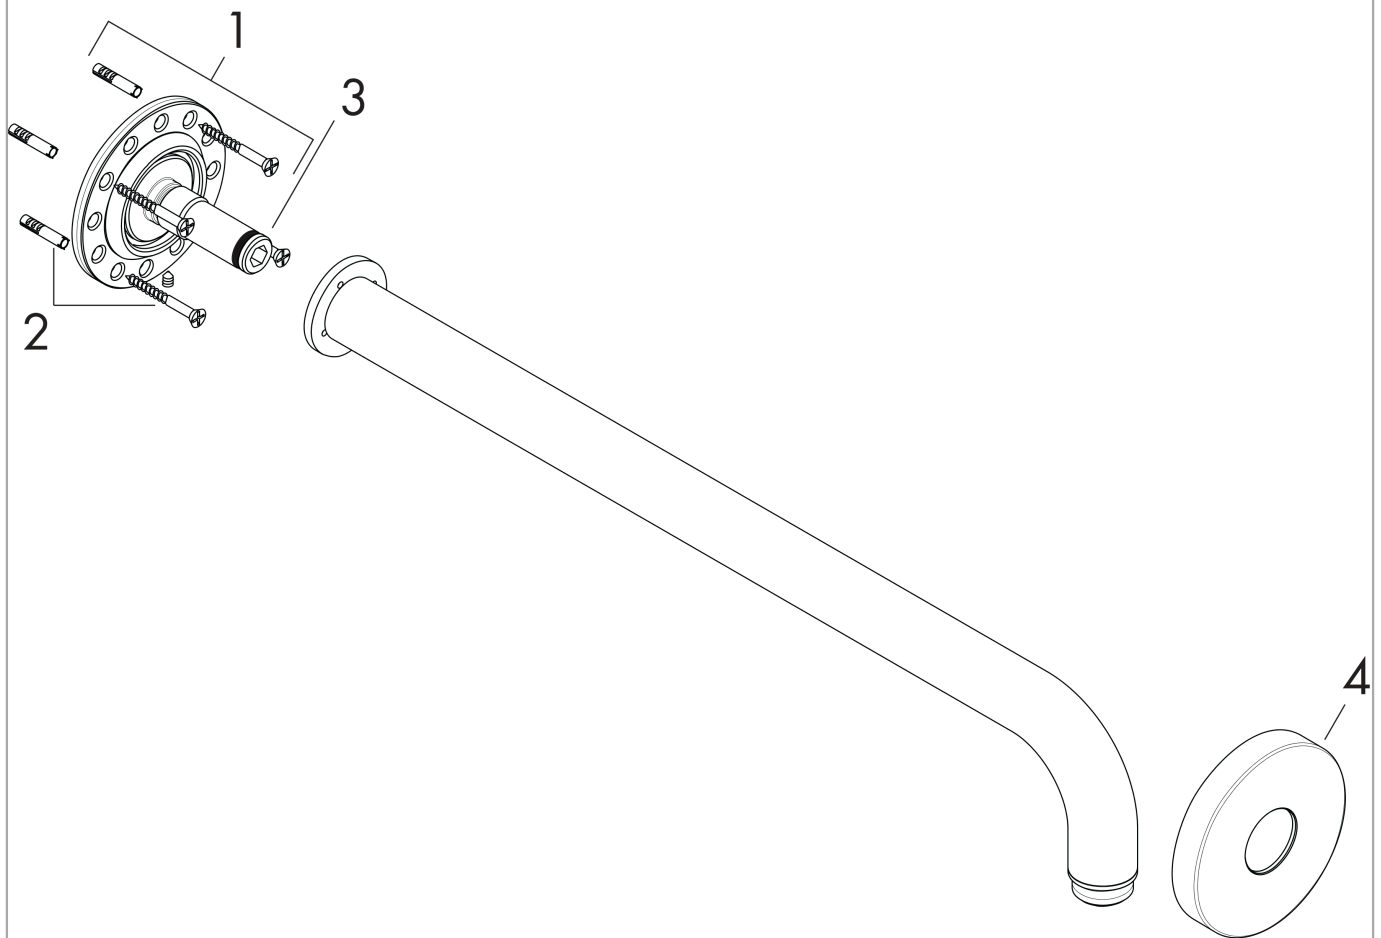

**Shower arm 47 cm**Surfaces: **Chrome** Article Number: **27410000****Description****product features**

- length: 470 mm
- wall-mounted
- installation type: exposed installation
- version: 90° angle
- connection thread G 3/4

**Product image****Scale drawing**

**Shower arm 47 cm**

Surfaces: **Chrome** Article Number: **27410000**

**Exploded Drawing**

Year of production: >09/04

**Shower arm 47 cm**

Surfaces: **Chrome** Article Number: **27410000**

**Spare part list**

Year of production: >09/04

<b>Pos.</b>	<b>Description</b>	<b>Article Number</b>	<b>Price</b>	<b>PU</b>
1	connecting thread G $\frac{3}{4}$	98510000	-	1
2	mounting set	40916000	-	1
3	O-Ring 14x2,5	98189000	-	1
4	escutcheon	98589000	-	1