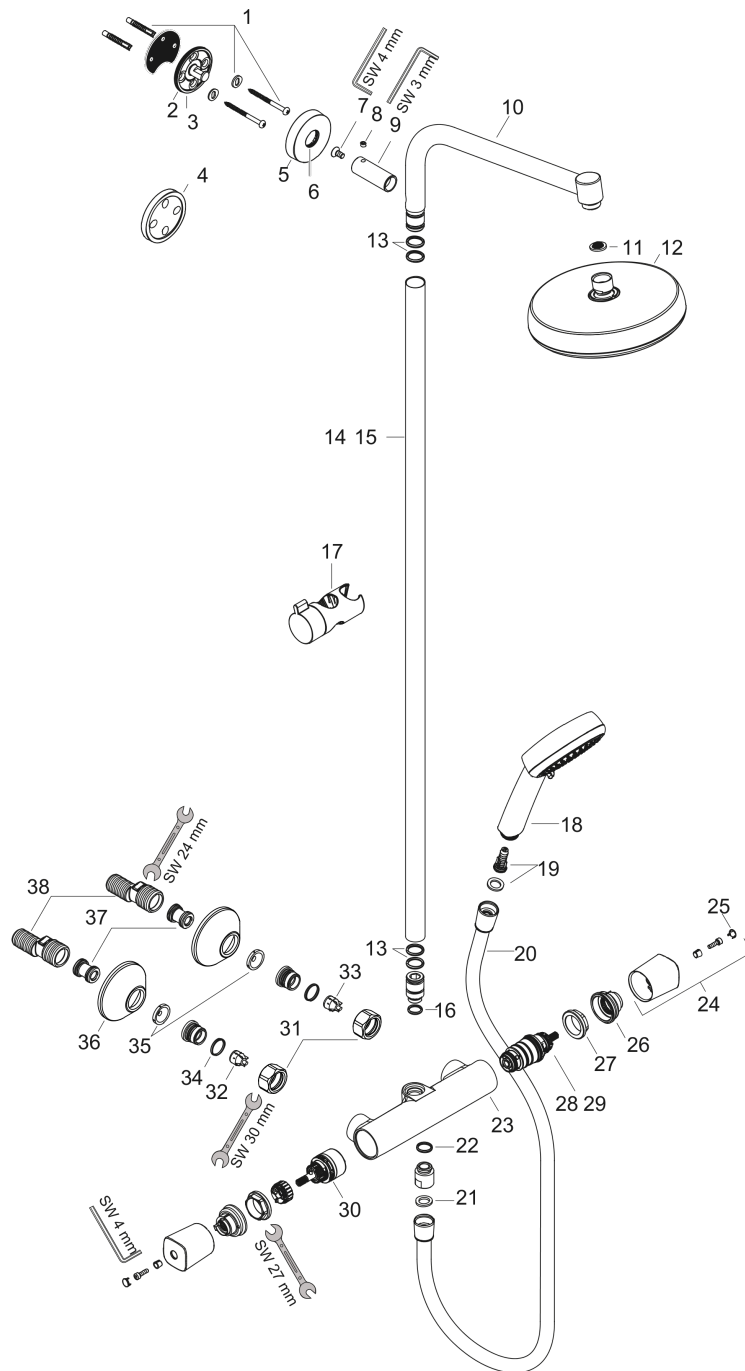

Crometta

Showerpipe 160 1jet with thermostat

Surfaces: **White/Chrome** Article Number: **27264400**

Exploded Drawing

Year of production: >10/14

Crometta

Showerpipe 160 1jet with thermostat

Surfaces: **White/Chrome** Article Number: **27264400**

Spare part list

Year of production: >10/14

Pos.	Description	Article Number	Price	PU
1	mounting set	96179000	-	1
2	wall flange	95688000	-	1
3	O-Ring 50x2	98187000	-	1
4	tile-matching-disk	95239000	-	1
5	escutcheon Ø 60 mm	95692000	-	1
6	O-ring 20x2	98165000	-	1
7	screw	92137000	-	1
8	hollow set screw M6x5	98447000	-	1
9	sleeve	92166000	-	1
10	shower arm	93072000	-	1
11	filter packing	94246000	-	1
12	head shower	26577400	-	1
13	O-ring 15x2,5	98131000	-	1
14	pipe 900 mm	92400000	-	1
15	pipe 1450 mm	96770000	-	1
16	O-ring 12x2,25	98382000	-	1
17	support, assy	92366000	-	1
18	handshower	26824400	-	1
19	filter insert	97708000	-	1
20	shower hose Isiflex'B 1,60 m	28276000	-	1
21	seal	98058000	-	1
22	O-ring 14x2	98129000	-	1
23	Thermostat	92249000	-	1
24	handle	95780000	-	1
25	cover cap	95433000	-	1
26	safety set for temperature control	98916000	-	1
27	nut	98913000	-	1
28	thermostat cartridge	98282000	-	1
29	cartridge for exchanged connections	92373000	-	1
30	shut off unit with selector	98283000	-	1
31	set of nuts	96157000	-	1
32	non return valve (pressure-resistant up to 2 MPa)	93136000	-	1
33	non return valve	96737000	-	1
34	O-ring 17x1,5	98137000	-	1
35	filter packing	96922000	-	1
36	escutcheon Ø 70 mm	94135000	-	1
37	noise reduction	96429000	-	1
38	set of S-unions (±12 mm)	94140000	-	1
a	pushbutton	92848000	-	1
b	set of S-unions (±32 mm)	98592000	-	1