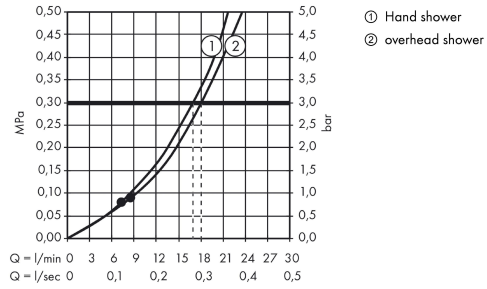

Crometta

Showerpipe 160 1jet with thermostat

Surfaces: **White/Chrome** Article Number: **27264400**

Description

product features

- consists of: overhead shower, hand shower, shower thermostat, shower hose, slider, shower bar
- overhead shower Crometta 160
- shower head size: 160 mm
- Spray type overhead shower: Rain
- ball-joint: overhead shower angle adjustable
- hand shower holder inclination angle can be adjusted by 45°
- spray type hand shower: Rain, Massage spray, Shampoo spray, normal spray
- height-adjustable hand shower holder
- shower bar diameter: 22 mm
- pipe can be shortened in height
- shower arm length: 350 mm
- maximum flow rate at 3 bar: 17 l/min
- flow rate Rain spray (at 3 bar): 17 l/min
- operating pressure: min. 1 bar/max. 10 bar
- thermostat Ecostat Universal
- safety lock at 40° C
- adjustable hot water limitation
- outlets controlled via turning handle
- installation type: exposed installation
- connection dimension DN15
- connection thread G 1/2
- centre distance 150 ± 12 mm

Technology

Product image

Scale drawing

Crometta

Showerpipe 160 1jet with thermostat

Surfaces: **White/Chrome** Article Number: **27264400**

Flowchart

Crometta