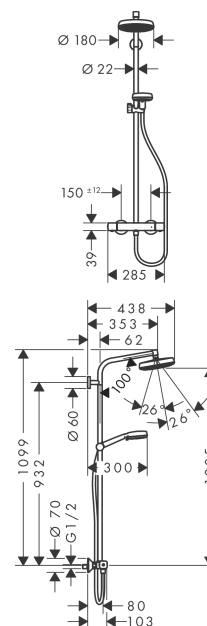

Scale drawing