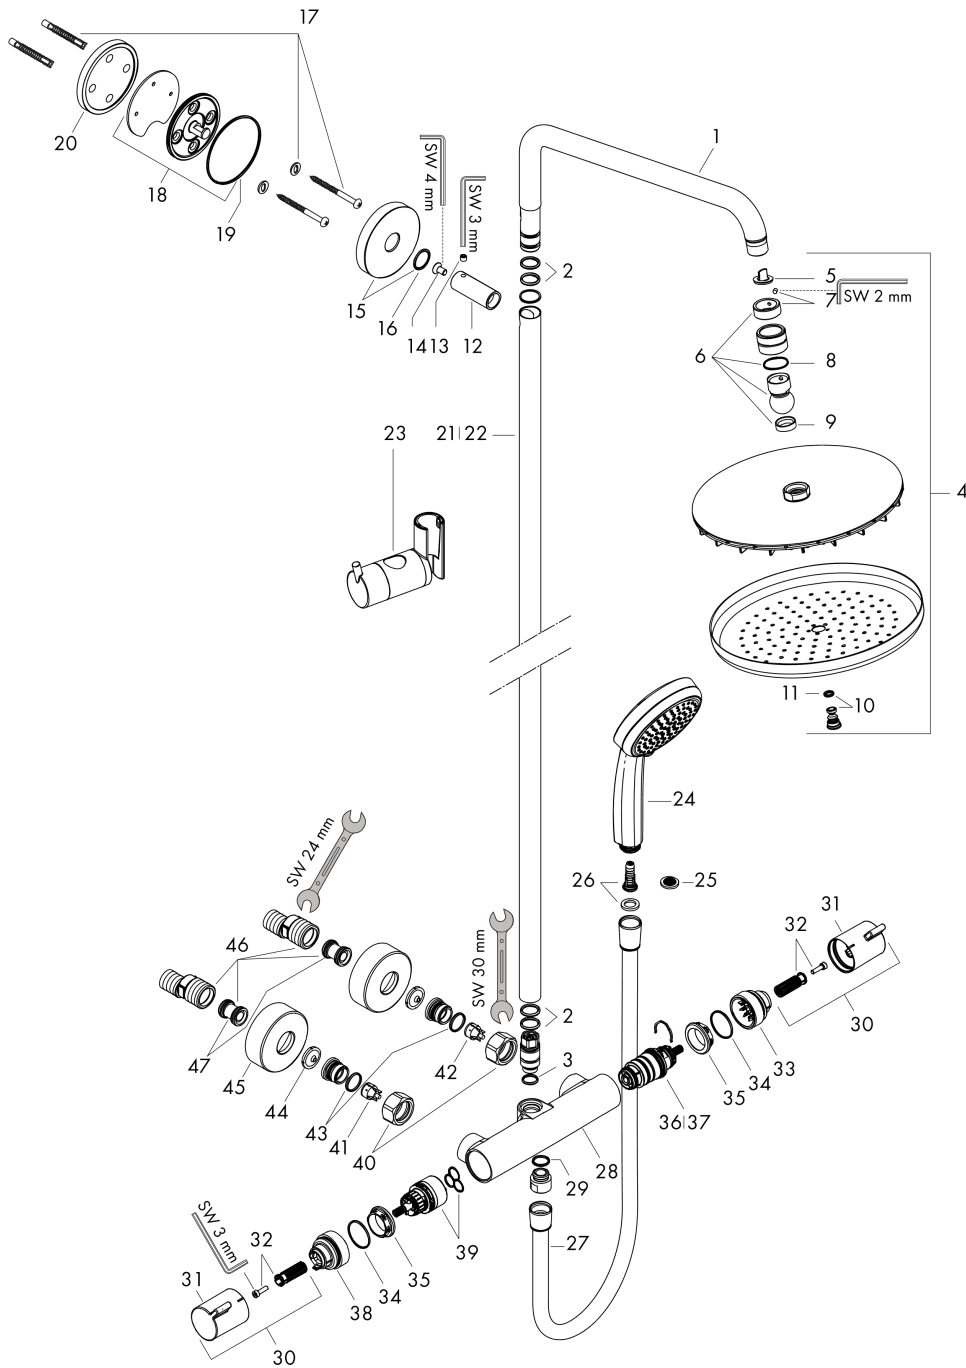

Croma
Showerpipe 220 1jet with thermostat
Surfaces: **Chrome** Article Number: **27185000**

Exploded Drawing

Year of production: >08/19

Croma

Showerpipe 220 1jet with thermostat

Surfaces: **Chrome** Article Number: **27185000**

Spare part list

Year of production: >08/19

Pos.	Description	Article Number	Price	PU
1	shower arm	95985000	-	1
2	O-ring 15x2,5	98131000	-	1
3	O-ring 12x2,25	98382000	-	1
4	head shower	26464000	-	1
5	filter packing	96477000	-	1
6	ball joint	98941000	-	1
7	lock washer	98942000	-	1
8	lever collar	97536000	-	1
9	seal	97606000	-	1
10	air jet	95794000	-	1
11	O-ring 7x2	98419000	-	1
12	sleeve	92166000	-	1
13	hollow set screw M6x5	98447000	-	1
14	screw	92137000	-	1
15	escutcheon Ø 60 mm	95692000	-	1
16	O-ring 20x2	98165000	-	1
17	mounting set	96179000	-	1
18	wall flange	95688000	-	1
19	O-Ring 50x2	98187000	-	1
20	tile-matching-disk	95239000	-	1
21	pipe 1030 mm	95915000	-	1
22	pipe 1400 mm	95983000	-	1
23	support, assy	97651000	-	1
24	handshower	28535000	-	1
25	filter packing	94246000	-	1
26	filter insert	97708000	-	1
27	shower hose Isiflex'B 1,60 m	28276000	-	1
28	Thermostat	92147000	-	1
29	O-ring 14x2	98129000	-	1
30	handle	95836000	-	1
31	pushbutton	92848000	-	1
32	handle fixing set	95843000	-	1
33	safety set	95839000	-	1
34	O-ring 26x1,5	98390000	-	1
35	nut	98913000	-	1
36	thermostat cartridge	98282000	-	1
37	cartridge for exchanged connections	92373000	-	1
38	stop ring for flow control	95927000	-	1
39	shut off unit with selector	98283000	-	1
40	set of nuts	96157000	-	1
41	non return valve (pressure-resistant up to 2 MPa)	93136000	-	1