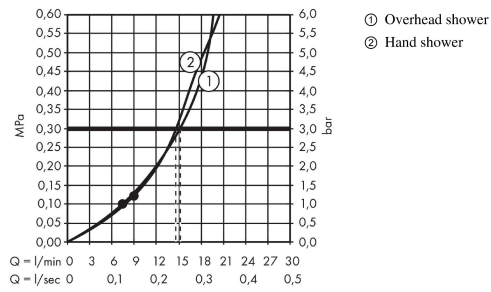

Croma

Showerpipe 220 1jet with thermostat

Surfaces: **Chrome** Article Number: **27185000**

Description

product features

- consists of: overhead shower, hand shower, shower thermostat, shower hose, slider, shower bar
- overhead shower Croma 220
- shower head size: 220 mm
- Spray type overhead shower: RainAir
- ball-joint: overhead shower angle adjustable
- spray type hand shower: Rain, Massage spray, Shampoo spray, normal spray
- height-adjustable hand shower holder
- shower bar diameter: 22 mm
- pipe can be shortened in height
- shower arm length: 400 mm
- swivel shower arm
- maximum flow rate at 3 bar: 15 l/min
- operating pressure: min. 0.12 MPa/max. 1.0 MPa
- thermostat Ecostat Comfort
- safety lock at 40° C
- adjustable hot water limitation
- outlets controlled via turning handle
- will not run two outlets at same time
- installation type: exposed installation
- connection dimension DN15
- connection thread G 1/2
- centre distance 150 ± 12 mm

Technology

Product image

Scale drawing

Croma
Showerpipe 220 1jet with thermostat
 Surfaces: **Chrome** Article Number: **27185000**

Flowchart

Croma
Showerpipe 220 1jet with thermostat
 Surfaces: **Chrome** Article Number: **27185000**