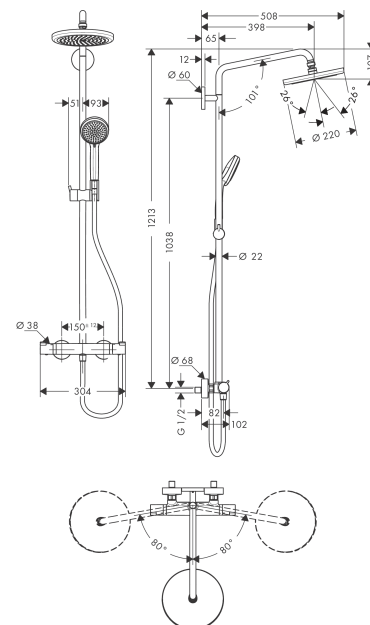

Scale drawing