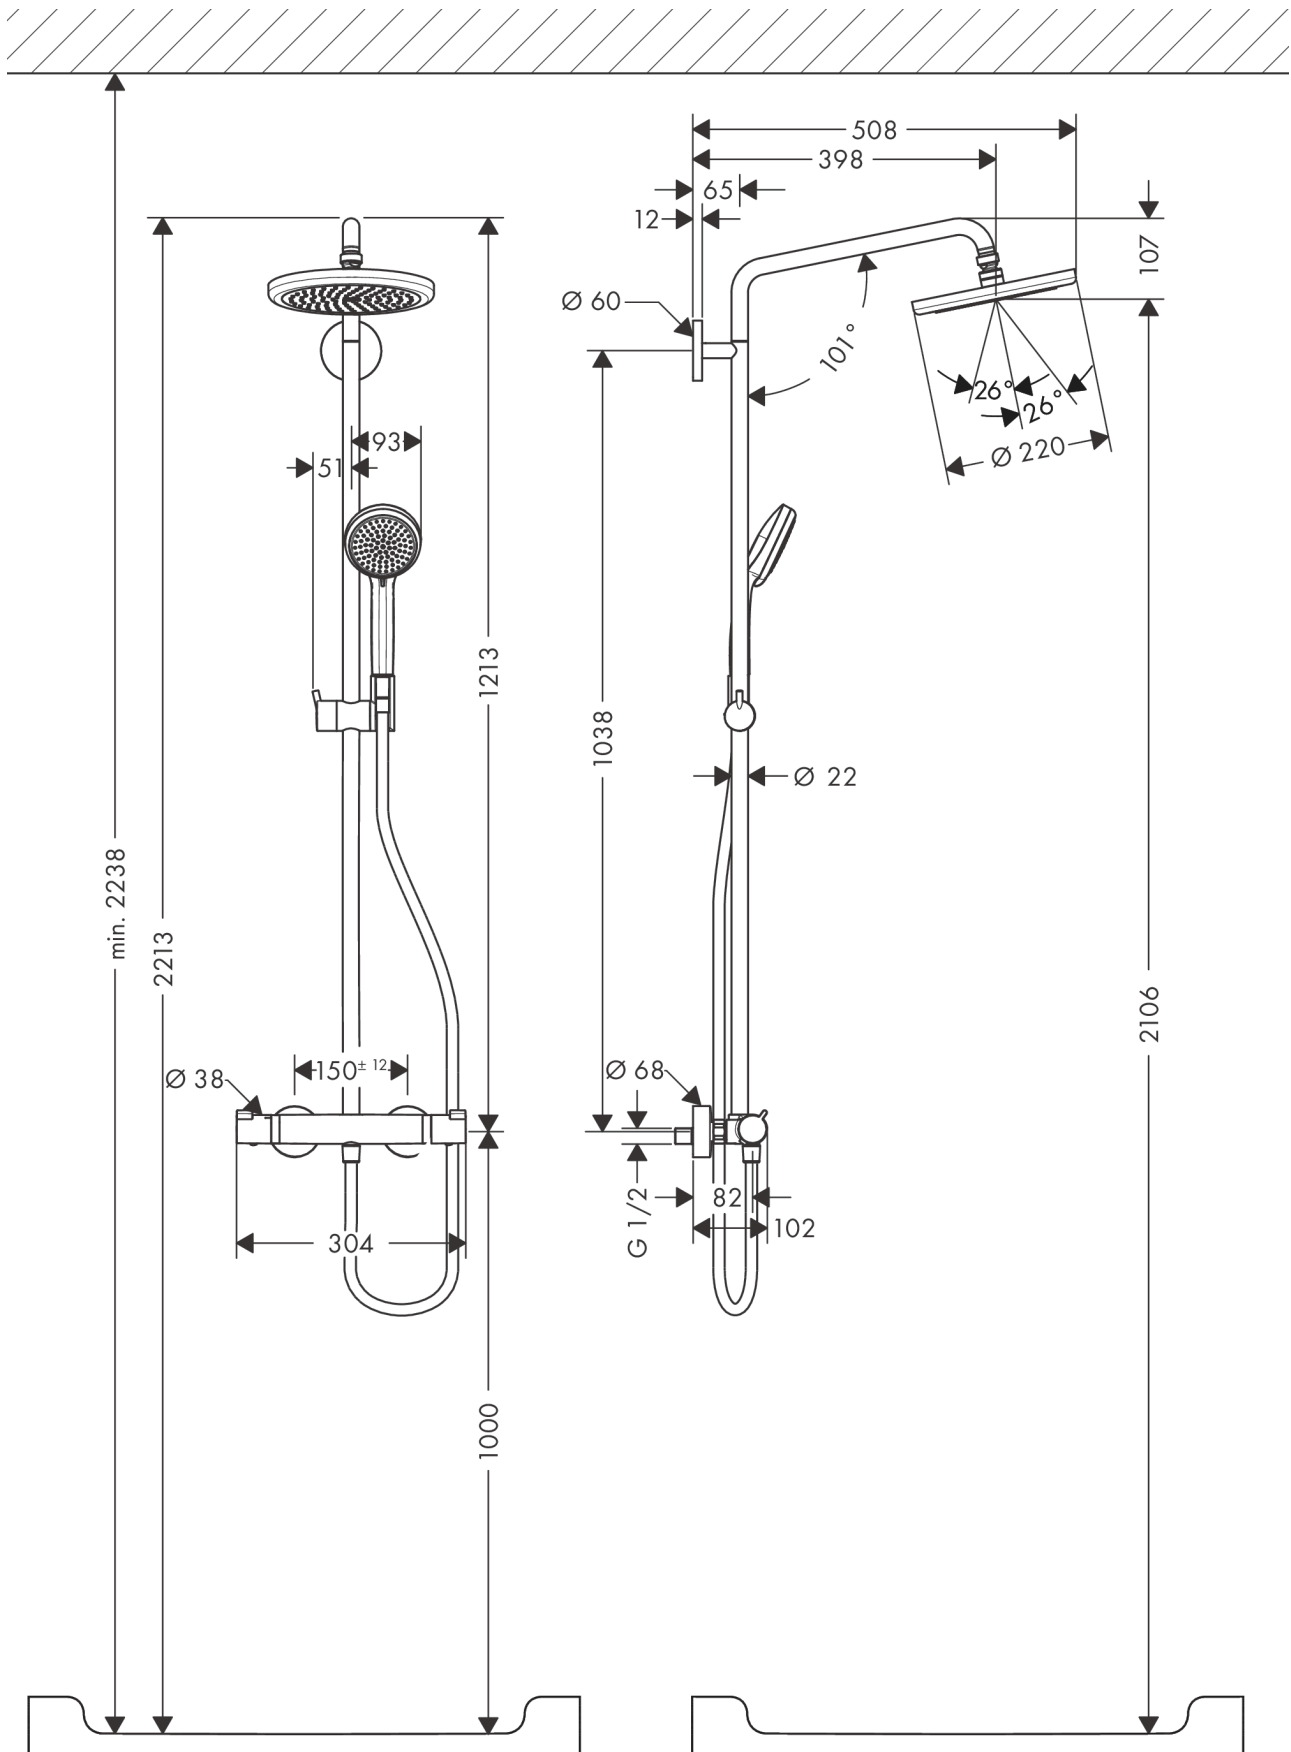

Croma
Showerpipe 220 1jet with thermostat
Surfaces: **Chrome** Article Number: **27185000**

Installation examples