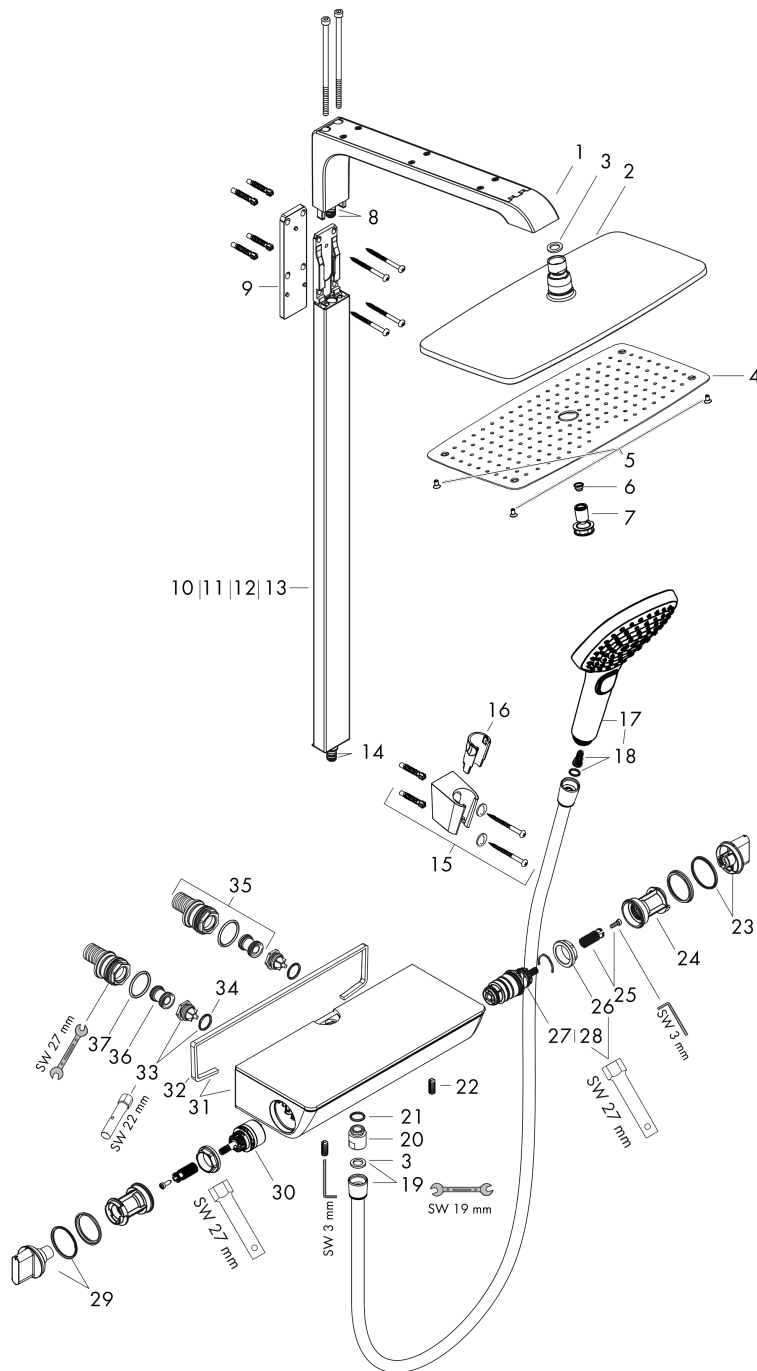

Raindance E
Showerpipe 360 1jet with thermostat
Surfaces: **Chrome** Article Number: **27112000**

Exploded Drawing

Year of production: >02/15

Raindance E

Showerpipe 360 1jet with thermostat

Surfaces: **Chrome** Article Number: **27112000**

Spare part list

Year of production: >02/15

Pos.	Description	Article Number	Price	PU
1	shower arm	92267000	-	1
2	Overhead shower with female thread G½	27381000	-	1
3	seal	98058000	-	1
4	spray body	92295000	-	1
5	set of screws	92834000	-	1
6	filter	97735000	-	1
7	air jet	95416000	-	1
8	O-ring 9x2	98119000	-	1
9	tile-matching-disk	95960000	-	1
10	pipe with cover (850 mm)	92265000	-	1
11	pipe with cover (950 mm)	92357000	-	1
12	pipe with cover (1282 mm)	92266000	-	1
13	pipe with cover (1382 mm)	92358000	-	1
14	O-ring 9x1,8	98118000	-	1
15	shower holder	28331000	-	1
16	guide	98918000	-	1
17	handshower	26520000	-	1
18	filter insert	97708000	-	1
19	shower hose Isiflex'B 1,60 m	28276000	-	1
20	Hose Connection	96044000	-	1
21	O-ring 14x2	98129000	-	1
22	hollow set screw M6x16 including o-ring 29x3	98372000	-	1
23	handle for thermostat	95770000	-	1
24	safety set	95771000	-	1
25	handle fixing set	92130000	-	1
26	nut	98913000	-	1
27	thermostat cartridge	98282000	-	1
28	cartridge for exchanged connections	92373000	-	1
29	handle	95957000	-	1
30	shut off unit with selector	98283000	-	1
31	escutcheon	98478000	-	1
32	seal	97530000	-	1
33	non return valve (pressure-resistant up to 2 MPa)	95773000	-	1
34	O-ring 17x2	98199000	-	1
35	set of S-unions	95772000	-	1
36	noise reduction	96429000	-	1
37	O-ring 29x3	98371000	-	1
a	adapter for ball S - union	02026000	-	1
b	ball s-unions with escutcheon	98293000	-	1
c	brake disc	92832000	-	1