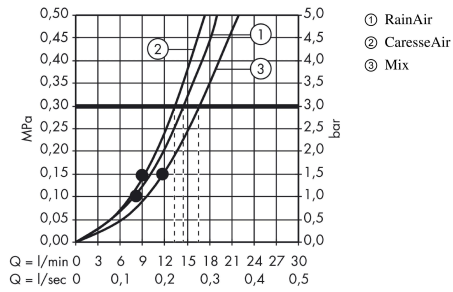

Raindance Select S

Shower system for exposed installation 150 with Ecostat Select thermostat and shower bar 90 cm

Surfaces: **Chrome** Article Number: **27037000**

Description

product features

- consists of: hand shower, shower thermostat, shower bar, slider, soap dish, shower hose
- shower head size: 150 mm
- convenient diversion via Select button
- spray type hand shower: RainAir, CaresseAir, Mix
- pivot connector prevent hose from tangling
- maximum flow rate at 3 bar: 16 l/min
- profile stand pipe: round
- shower bar diameter: 22 mm
- 90° position adjustable hand shower holder, pivots left and right, up and down
- CoolContact thermostat: Prevents the housing from heating up, making showering even safer
- in case of installation on existing G 3/4 connections, adaptor no.02026000 must be used

Technology

Product image

Scale drawing

Raindance Select S

Shower system for exposed installation 150 with Ecostat Select thermostat and shower bar 90 cm

Surfaces: **Chrome** Article Number: **27037000**

Flowchart

The consumption was measured in combination with the appropriate fittings (thermostat/mixer/in-wall valve) to reflect actual application in practice.

Raindance Select S

Shower system for exposed installation 150 with Ecostat Select thermostat and shower bar 90 cm