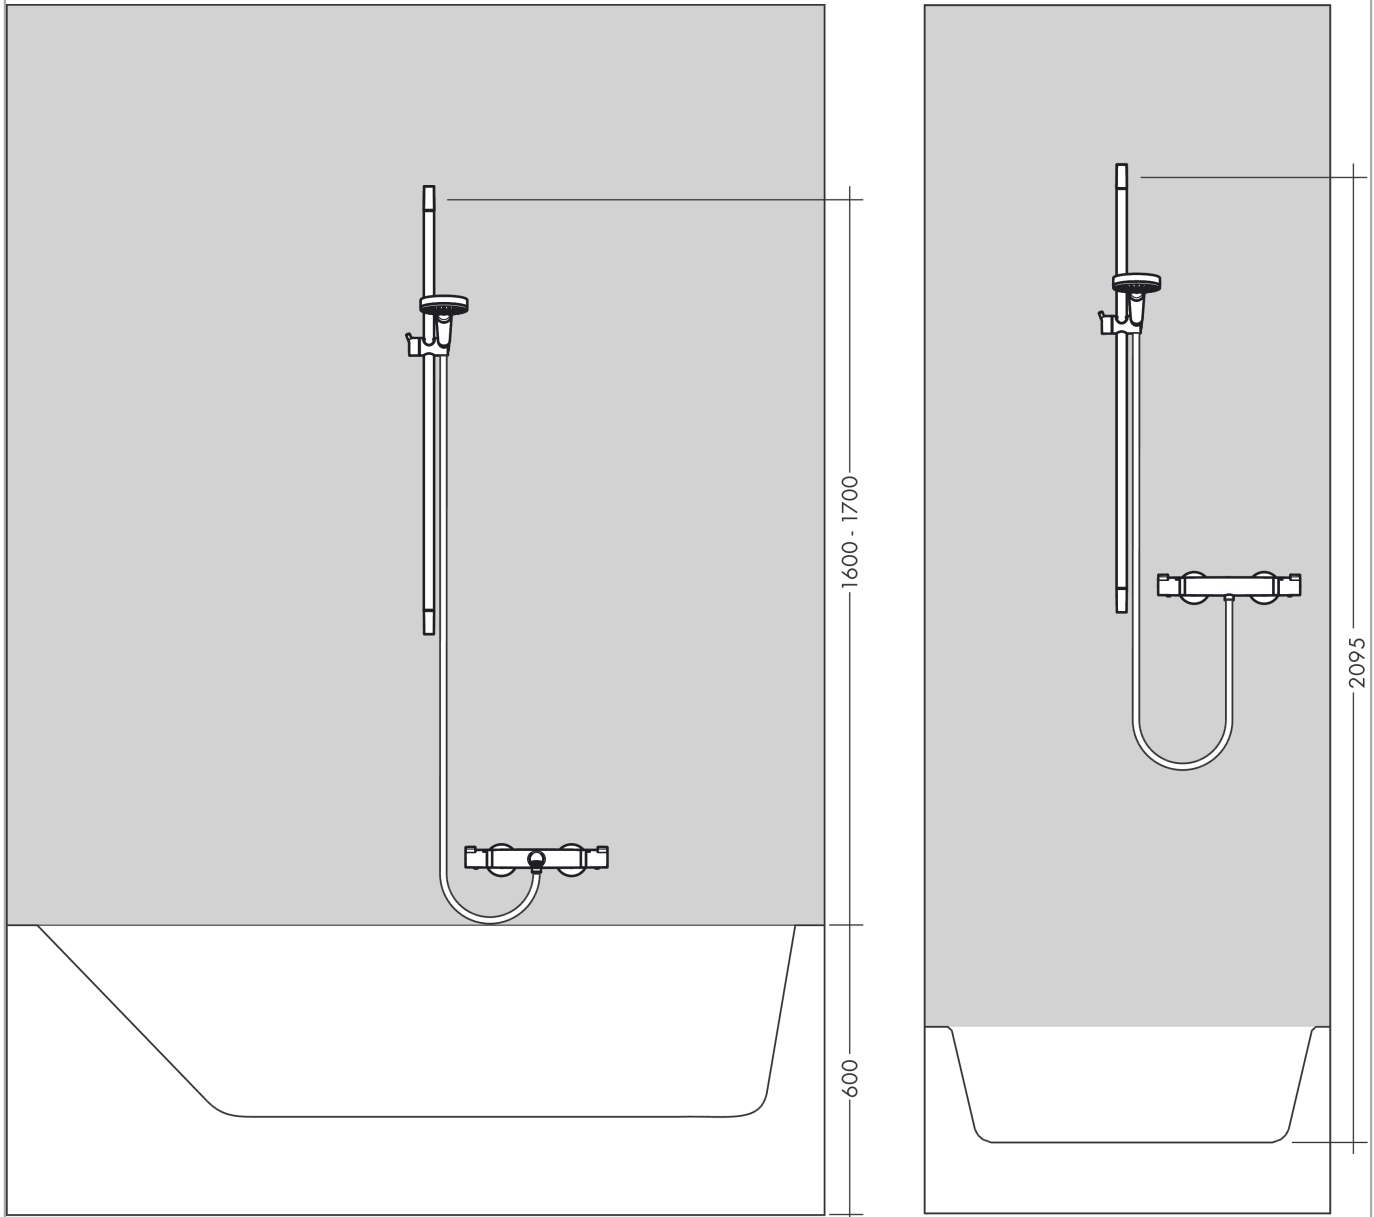

Raindance Select S

Shower system for exposed installation 150 with Ecostat Select thermostat and shower bar 90 cm

Surfaces: **Chrome** Article Number: **27037000**

Description

product features

- consists of: hand shower, shower thermostat, shower bar, slider, soap dish, shower hose
- shower head size: 150 mm
- convenient diversion via Select button
- spray type hand shower: RainAir, CaresseAir, Mix
- pivot connector prevent hose from tangling
- maximum flow rate at 3 bar: 16 l/min
- profile stand pipe: round
- shower bar diameter: 22 mm
- 90° position adjustable hand shower holder, pivots left and right, up and down
- CoolContact thermostat: Prevents the housing from heating up, making showering even safer
- in case of installation on existing G 3/4 connections, adaptor no.02026000 must be used

Technology

Product image

Scale drawing

Raindance Select S

Shower system for exposed installation 150 with Ecostat Select thermostat and shower bar 90 cm

Surfaces: **Chrome** Article Number: **27037000**

Flowchart

The consumption was measured in combination with the appropriate fittings (thermostat/mixer/in-wall valve) to reflect actual application in practice.

Raindance Select S

Shower system for exposed installation 150 with Ecostat Select thermostat and shower bar 90 cm

Surfaces: **Chrome** Article Number: **27037000**

Installation examples

Raindance Select S
Shower system for exposed installation 150 with Ecostat Select thermostat and shower bar 90
cm
 Surfaces: **Chrome** Article Number: **27037000**