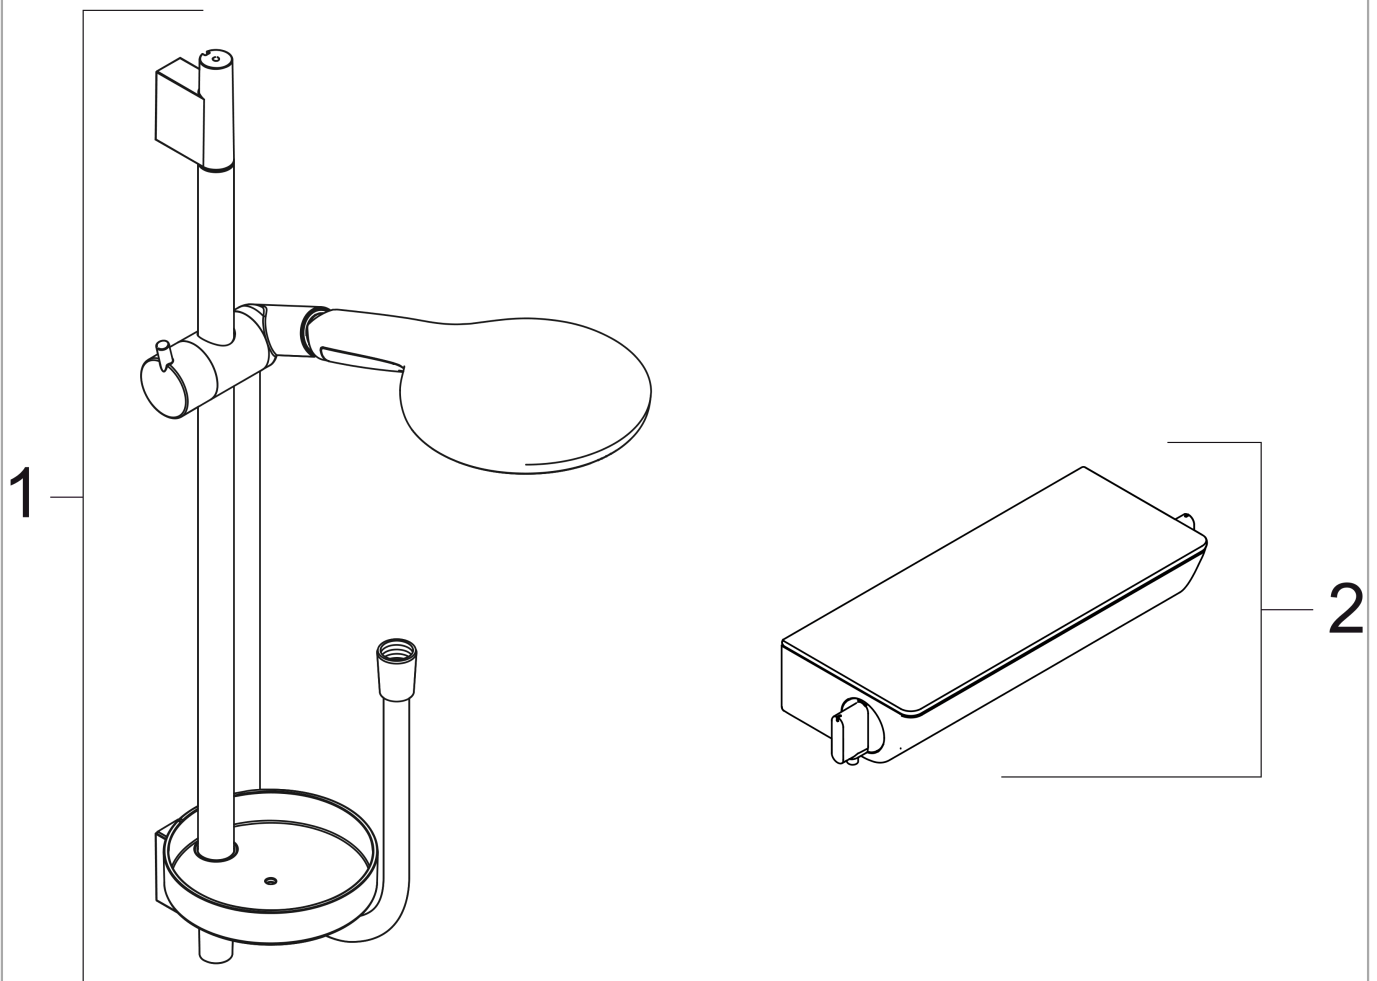

Raindance Select S

Shower system for exposed installation 150 with Ecostat Select thermostat and shower bar 90 cm

Surfaces: **Chrome** Article Number: **27037000**

Description

product features

- consists of: hand shower, shower thermostat, shower bar, slider, soap dish, shower hose
- shower head size: 150 mm
- convenient diversion via Select button
- spray type hand shower: RainAir, CaresseAir, Mix
- pivot connector prevent hose from tangling
- maximum flow rate at 3 bar: 16 l/min
- profile stand pipe: round
- shower bar diameter: 22 mm
- 90° position adjustable hand shower holder, pivots left and right, up and down
- CoolContact thermostat: Prevents the housing from heating up, making showering even safer
- in case of installation on existing G 3/4 connections, adaptor no.02026000 must be used

The consumption was measured in combination with the appropriate fittings (thermostat/mixer/in-wall valve) to reflect actual application in practice.

Raindance Select S

Shower system for exposed installation 150 with Ecostat Select thermostat and shower bar 90 cm

Surfaces: **Chrome** Article Number: **27037000**

Installation examples

Raindance Select S
Shower system for exposed installation 150 with Ecostat Select thermostat and shower bar 90
cm
 Surfaces: **Chrome** Article Number: **27037000**

Exploded Drawing

Year of production: >06/11

Raindance Select S
Shower system for exposed installation 150 with Ecostat Select thermostat and shower bar 90
cm

Surfaces: **Chrome** Article Number: **27037000**