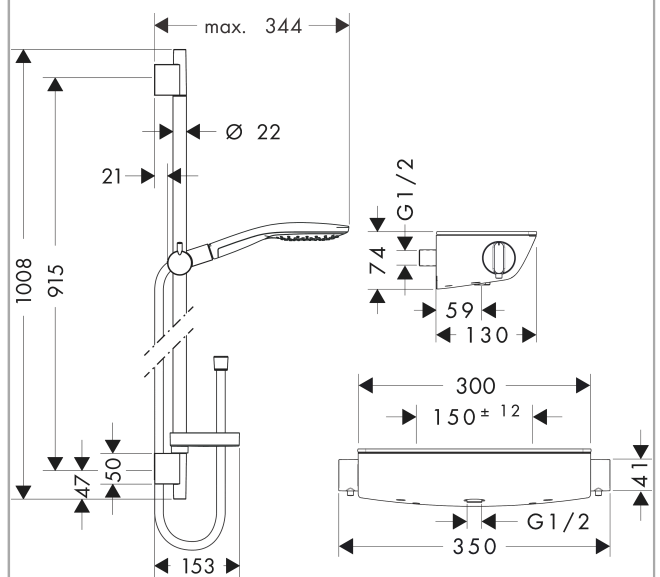

Raindance Select S

Shower system for exposed installation 150 with Ecostat Select thermostat and shower bar 90 cm

Surfaces: **Chrome** Article Number: **27037000**

Description

product features

- consists of: hand shower, shower thermostat, shower bar, slider, soap dish, shower hose
- shower head size: 150 mm
- convenient diversion via Select button
- spray type hand shower: RainAir, CaresseAir, Mix
- pivot connector prevent hose from tangling
- maximum flow rate at 3 bar: 16 l/min
- profile stand pipe: round
- shower bar diameter: 22 mm
- 90° position adjustable hand shower holder, pivots left and right, up and down
- CoolContact thermostat: Prevents the housing from heating up, making showering even safer
- in case of installation on existing G 3/4 connections, adaptor no.02026000 must be used

Technology

Product image

Scale drawing

Raindance Select S

Shower system for exposed installation 150 with Ecostat Select thermostat and shower bar 90 cm

Surfaces: **Chrome** Article Number: **27037000**

Flowchart

The consumption was measured in combination with the appropriate fittings (thermostat/mixer/in-wall valve) to reflect actual application in practice.

Raindance Select S

Shower system for exposed installation 150 with Ecostat Select thermostat and shower bar 90 cm

Spare part list

Year of production: >06/11

Pos.	Description	Article Number	Price	PU
1	Shower Set	27803000	-	1
2	Thermostat	13161000	-	1