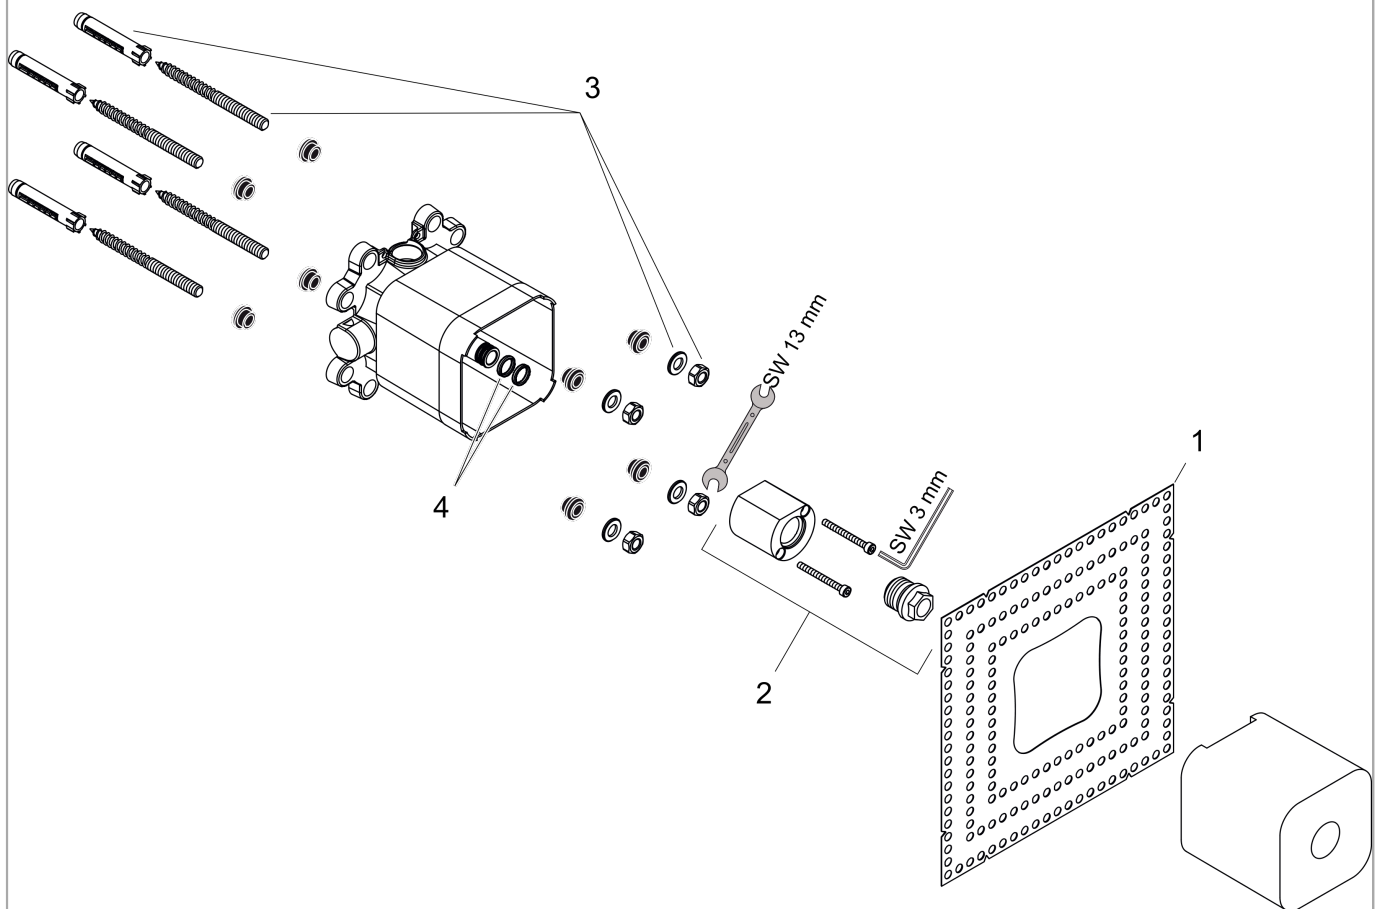

AXOR ShowerSolutions

Basic set for overhead shower 240/240 1jet with shower arm

Surfaces: n.a. Article Number: 10921180

product features

- for installation in a direct line with no.40872000, no.40873000, no.40874000 the mounting plate no.10973180 is necessary
- sound-decoupled installation

Product image

Scale drawing

AXOR ShowerSolutions
Basic set for overhead shower 240/240 1jet with shower arm
Surfaces: n.a. Article Number: 10921180

Exploded Drawing

Year of production: >11/11

AXOR ShowerSolutions

Basic set for overhead shower 240/240 1jet with shower arm

Surfaces: n.a. Article Number: **10921180**

Spare part list

Year of production: >11/11

Pos.		Article Number	Price	PU
1	sealing foil	95833000	-	1
2	flushing unit complete	95832000	-	1
3	mounting kit	97722000	-	1
4	O-ring 11x2	98127000	-	1