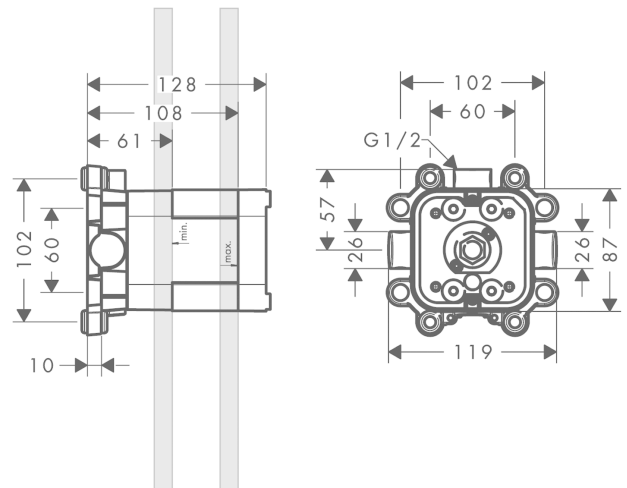

AXOR ShowerSolutions

Basic set for overhead shower 240/240 1jet with shower arm

Surfaces: n.a. Article Number: 10921180

product features

- for installation in a direct line with no.40872000, no.40873000, no.40874000 the mounting plate no.10973180 is necessary
- sound-decoupled installation

Product image

Scale drawing

AXOR ShowerSolutions
Basic set for overhead shower 240/240 1jet with shower arm
Surfaces: n.a. Article Number: 10921180

Exploded Drawing

Year of production: >11/11

AXOR ShowerSolutions

Basic set for overhead shower 240/240 1jet with shower arm

Surfaces: n.a. Article Number: **10921180**

Spare part list

Year of production: >11/11

Pos.		Article Number	Price	PU
1	sealing foil	95833000	-	1
2	flushing unit complete	95832000	-	1
3	mounting kit	97722000	-	1
4	O-ring 11x2	98127000	-	1