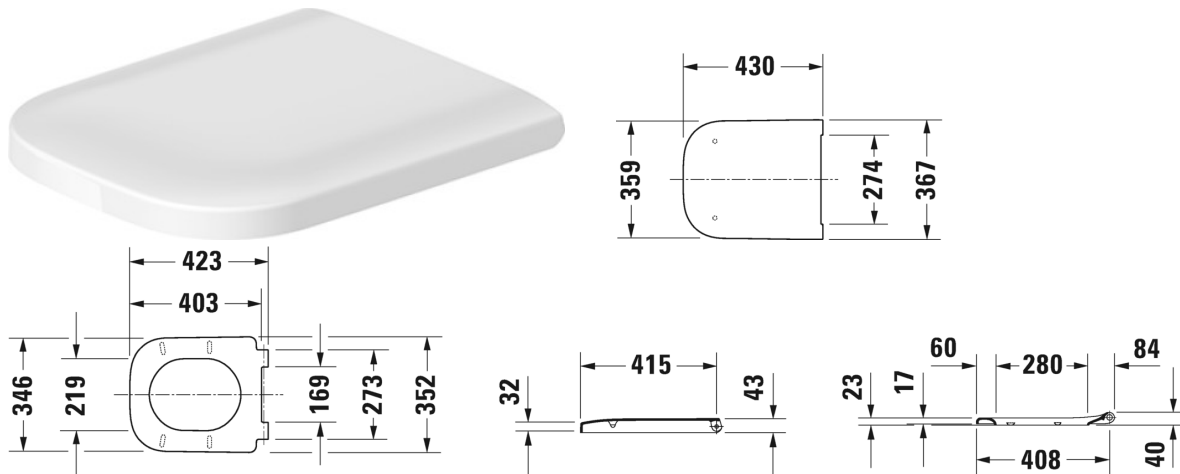

Toilet seat and cover # 006459..00 / 006459..00

Toilet seat and cover	Dimension	Weight	Order number
removable, hinges stainless steel, with automatic closure			
Colors			
00 White Alpin 13 Anthracite Matt			
Variant			
inside colour White, outside colour White		2.400 kg	006459..00
inside colour Anthracite Matt, outside colour Anthracite Matt		2.400 kg	006459..00

All drawings contain the necessary measurements which are subject to standard tolerances. Exact measurements, in particular for customised installation scenarios, can only be taken from the finished ceramic piece.