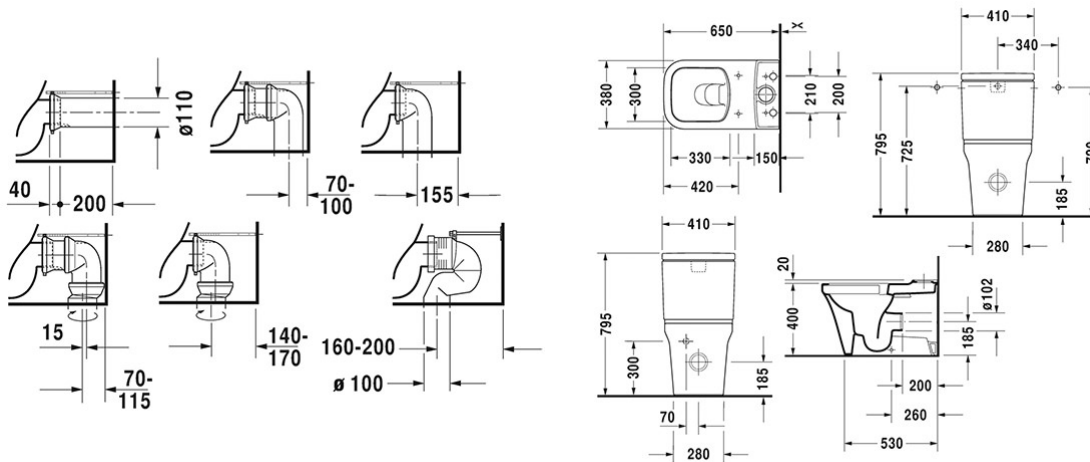

## P3 Comforts Toilet close-coupled Duravit Rimless 2167090000

(without tank), rimless, washdown model, hardware included, cUPC® listed

Colour	White
Weight in kg	50.2
Country of Origin	Germany
Warranty/Guarantee	5 Years
Theme	Modern
Installation Type	Floor Mounted
Pan Width	380
Pan Height	420
Toilet Overall Height	795
Projection (Depth)	650
Rimless Bowl	Yes
Cistern Included	Yes
Cistern Width	410
Cistern Type	Close Coupled
Flush Type	Dual Flush
Full Flush Volume in litres	4.5
Half Flush Volume in litres	3
Flush Mechanism	Push Button
Cistern Lever Or Button Placement	Top
Outlet	Horizontal Or Vertical
Configuration	Two Piece
Rough In	260
Seat Included	Sold Separately
Fixings included	Yes
Bowl Shape	Square
Front Of Bowl To Centre Of Seat Holes	420
Base width	280
Base Depth (projection)	530
Base to centre of outlet	185