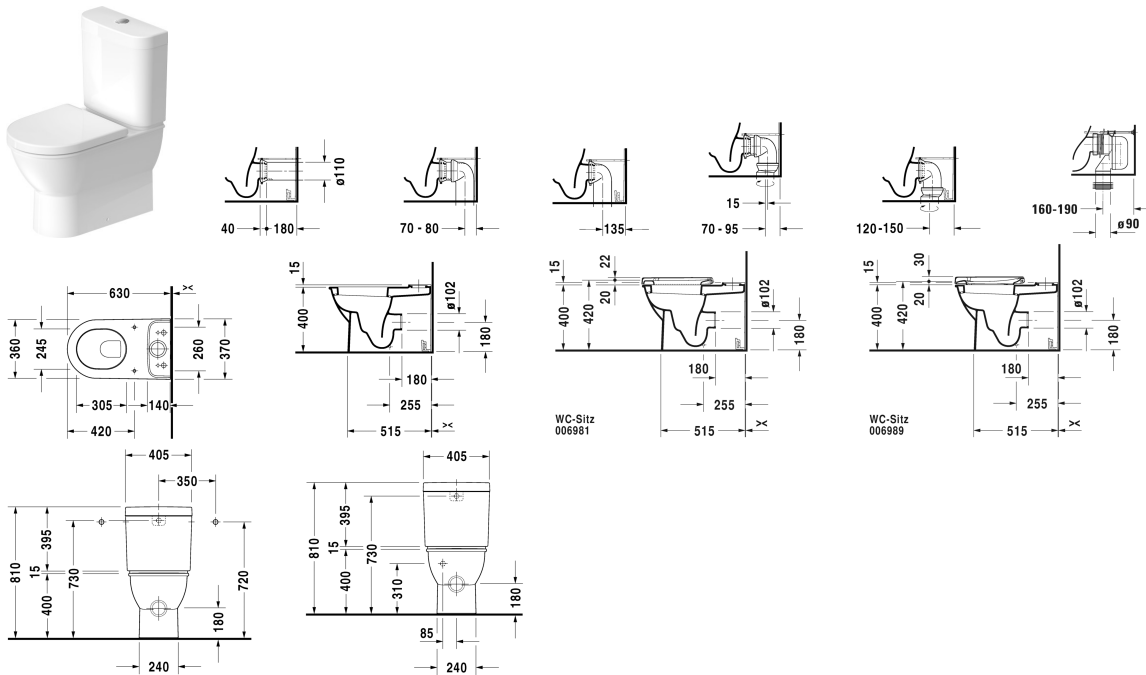

Toilet close-coupled # 213809..00 / 213809..00

| < 370 mm > |

Toilet close-coupled	Dimension	Weight	Order number
(without cistern), washdown model, fixings included, UWL class 1			
Colors			
00 White Alpin 20 HygieneGlaze (an antibacterial ceramic glaze that provides almost indefinite effectiveness)			
Variant			
<ul style="list-style-type: none"> 4,5 litre flush, Outlet for Vario connector set, for horizontal and vertical outlet, length adjustable from 70 - 145 mm, and vario connecting bend, vertical outlet from 140 - 180 mm, ADA-height 	370 x 630 mm	30.000 kg	213809..00
<ul style="list-style-type: none"> 4,5 litre flush, Outlet for Vario connector set, for horizontal and vertical outlet, length adjustable from 70 - 145 mm, and vario connecting bend, vertical outlet from 140 - 180 mm, ADA-height 	370 x 630 mm	30.000 kg	213809..00
Sanitary ceramics with the special WonderGliss surface finish will remain clean and attractive-looking for a long time to come. When ordering WonderGliss please add a "1" as eleventh digit to the model number.			
Accessory			
Vario connecting bend for vertical outlet	Ø 100 mm	0.700 kg	899025
Vario connector set incl. excenter	Ø 110 mm	1.500 kg	001422

Toilet close-coupled # 213809..00 / 213809..00

|< 370 mm >|

Suitable products		
Toilet seat and cover hinges stainless steel, removable, with automatic closure,		006989
Toilet seat and cover hinges stainless steel, without automatic closure,		006981
Cistern with Dual Flush mechanism, chrome, for bottom left supply, UK- Version, 405 x 160 mm	405 x 160 mm	093115

All drawings contain the necessary measurements which are subject to standard tolerances. Exact measurements, in particular for customised installation scenarios, can only be taken from the finished ceramic piece.