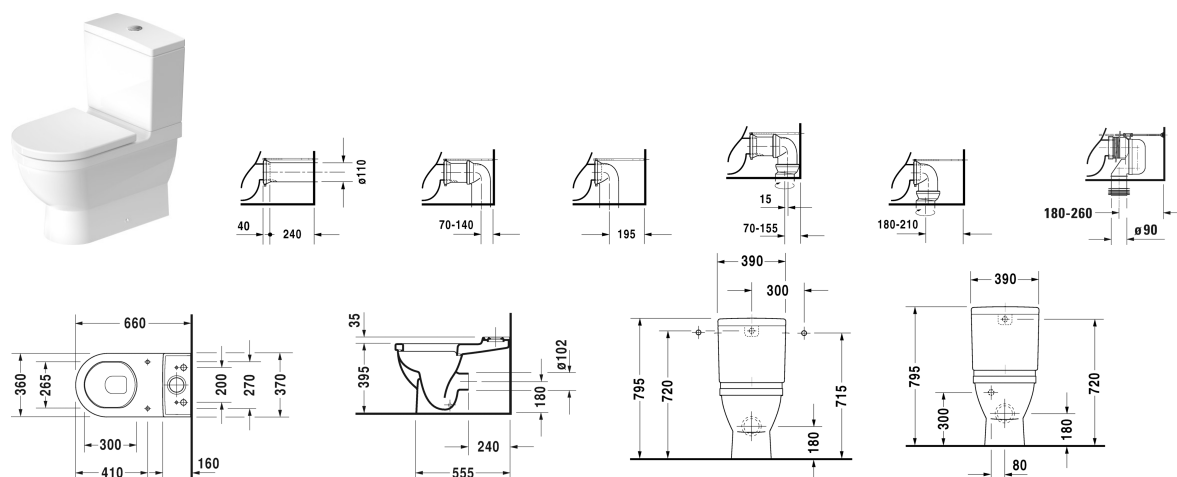

Toilet close-coupled # 012809..00 / 012809..00

| < 360 mm > |

| Toilet close-coupled | Dimension | Weight | Order number |
|--|--------------|-----------|--------------|
| (without cistern), washdown model, fixings included | | | |
| Colors | | | |
| 00 White Alpin 20 HygieneGlaze (an antibacterial ceramic glaze that provides almost indefinite effectiveness) | | | |
| Variant | | | |
| <ul style="list-style-type: none"> 6 litre flush, UWL class 2, Outlet for Vario connector set, for horizontal and vertical outlet, length adjustable from 70 - 200 mm, and vario connecting bend, vertical outlet from 160 - 200 mm | 360 x 655 mm | 31.300 kg | 012809..00 |
| <ul style="list-style-type: none"> 6 litre flush, UWL class 2, Outlet for Vario connector set, for horizontal and vertical outlet, length adjustable from 70 - 200 mm, and vario connecting bend, vertical outlet from 160 - 200 mm | 360 x 655 mm | 31.300 kg | 012809..00 |
| Sanitary ceramics with the special WonderGliss surface finish will remain clean and attractive-looking for a long time to come. When ordering WonderGliss please add a "1" as eleventh digit to the model number. | | | |
| Accessory | | | |
| Vario connecting bend for vertical outlet | Ø 100 mm | 0.700 kg | 899025 |
| Vario connector set incl. excenter | Ø 110 mm | 1.500 kg | 001422 |
| Suitable products | | | |
| Toilet seat and cover hinges stainless steel, without automatic closure, | | | 006381 |
| Toilet seat and cover hinges stainless steel, removable, with automatic closure, | | | 006389 |

Toilet close-coupled # 012809..00 / 012809..00

|< 360 mm >|

| | | |
|---|--------------|--------|
| Cistern for bottom left supply, UK- Version, 390 x 185 mm | 390 x 185 mm | 092015 |
|---|--------------|--------|

All drawings contain the necessary measurements which are subject to standard tolerances. Exact measurements, in particular for customised installation scenarios, can only be taken from the finished ceramic piece.