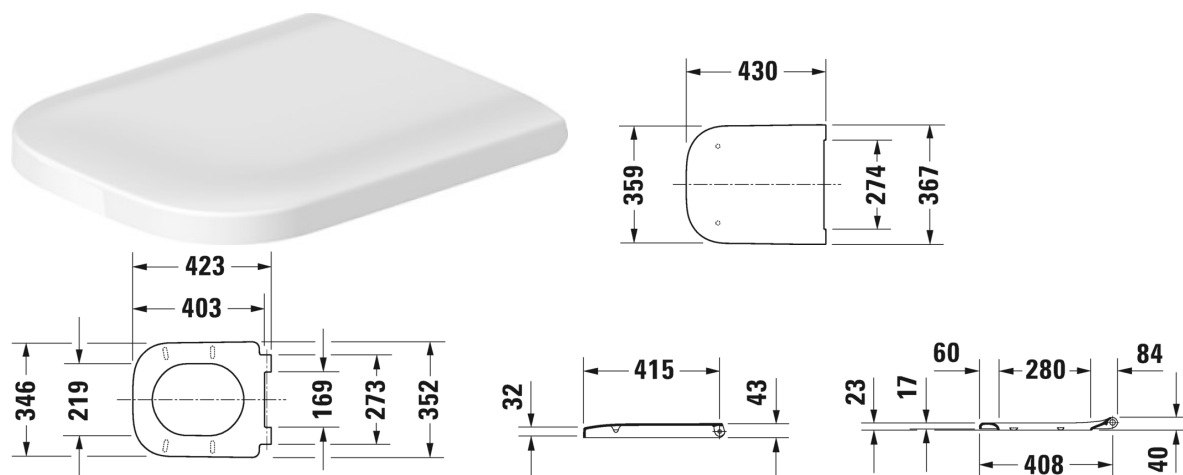

Happy D.2 Toilet seat and cover # 006451..00 / 006451..00

Toilet seat and cover	Dimension	Weight	Order number
removable, hinges stainless steel, without soft closure			
Colors			
00 White Alpin 13 Anthracite Matt			
Variant			
inside colour White, outside colour White		2.400 kilogram	006451..00
inside colour Anthracite Matt, outside colour Anthracite Matt		2.400 kilogram	006451..00

All drawings contain the necessary measurements which are subject to standard tolerances. They are stated in mm and are non-binding. Exact measurements, in particular for customised installation scenarios, can only be taken from the finished piece.