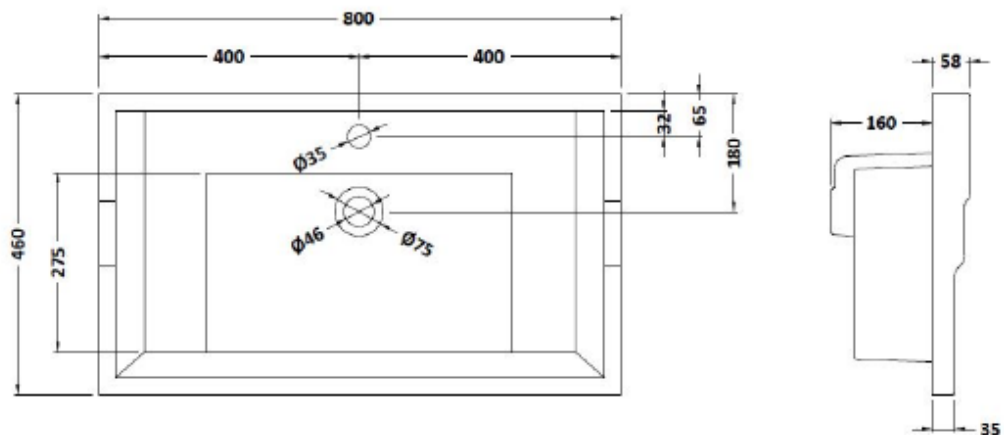

Technical Data Information

Product Code: YOR800C
Information: York 800 Basin
Colour: White
Material: Vitreous China
Tap Hole: 3
Wates Type Req'd: Slotted
Weight: 17.1Kg

Overall Dimensions: H: 210 x D: 460 x W: 800

All Dimensions are in millimetres. The information contained on this page was correct at date of issue. Fitting dimensions are provided as a guide only. Some variation may occur due to manufacturing tolerances. We pursue a policy of continuing improvement in design and performance of our products and so reserve the right to change specifications without prior notice.