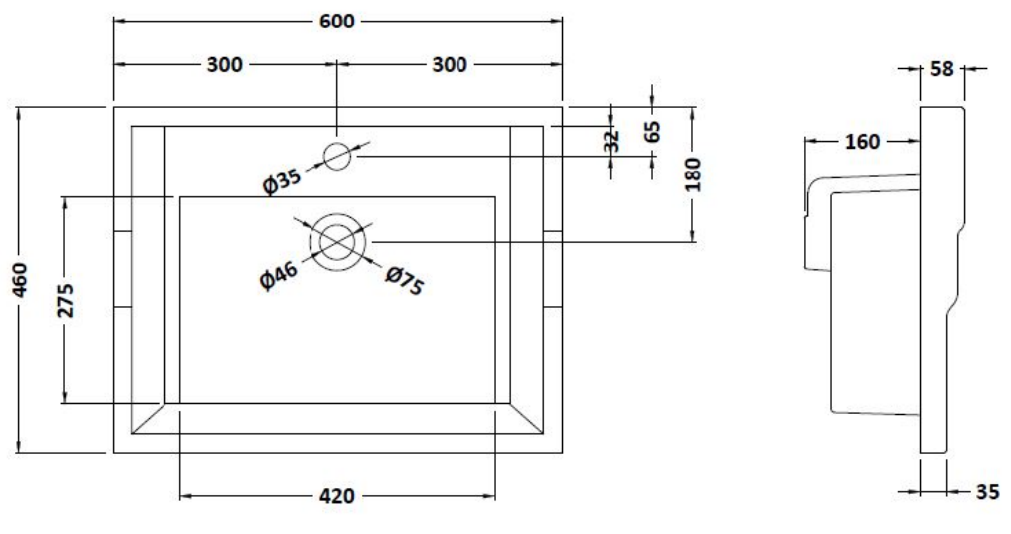

Technical Data Information

Product Code:	YOR600C
Information:	York 600mm Basin Colour: White Tap Hole: One Tap Hole Material: Vitreous China Overflow Included
Overall Dimensions:	H: 210 x D: 460 x W: 600

All Dimensions are in millimetres. The information contained on this page was correct at date of issue. Fitting dimensions are provided as a guide only. Some variation may occur due to manufacturing tolerances. We pursue a policy of continuing improvement in design and performance of our products and so reserve the right to change specifications without prior notice.