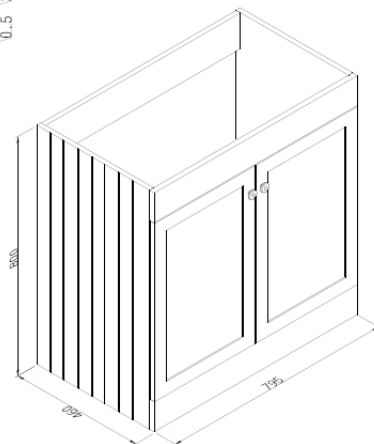

Technical Data Information

Product Code: DUK80FGRY

Information: Duke 800mm Floor Standing Unit
Colour: Matt Dove Grey

Overall Dimensions: H: 800 x D: 460 x W: 795

All Dimensions are in millimetres. The information contained on this page was correct at date of issue. Fitting dimensions are provided as a guide only. Some variation may occur due to manufacturing tolerances. We pursue a policy of continuing improvement in design and performance of our products and so reserve the right to change specifications without prior notice.