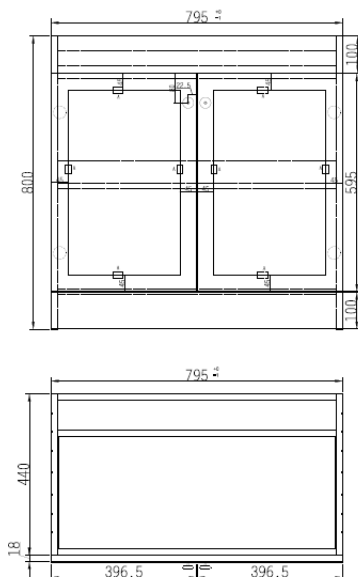

Technical Data Information

Product Code: DUK80FGRY

Information: Duke 800mm Floor Standing Unit
Colour: Matt Dove Grey

Overall Dimensions: H: 800 x D: 460 x W: 795

All Dimensions are in millimetres. The information contained on this page was correct at date of issue. Fitting dimensions are provided as a guide only. Some variation may occur due to manufacturing tolerances. We pursue a policy of continuing improvement in design and performance of our products and so reserve the right to change specifications without prior notice.