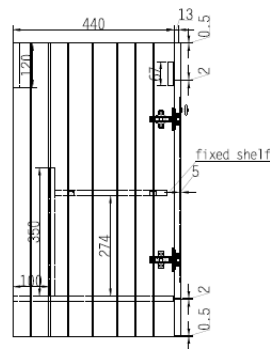

Technical Data Information

Product Code: DUK80FGRY

Information: Duke 800mm Floor Standing Unit
Colour: Matt Dove Grey

Overall Dimensions: H: 800 x D: 460 x W: 795

All Dimensions are in millimetres. The information contained on this page was correct at date of issue. Fitting dimensions are provided as a guide only. Some variation may occur due to manufacturing tolerances. We pursue a policy of continuing improvement in design and performance of our products and so reserve the right to change specifications without prior notice.