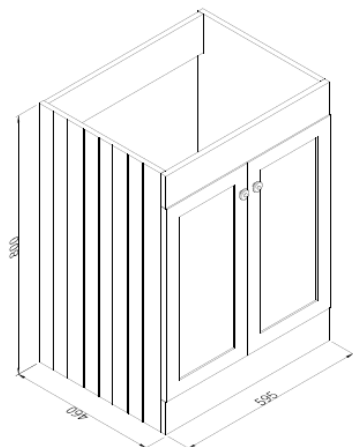

Technical Data Information

Product Code: DUK60FGRY

Information: Duke 600mm Floor Standing Unit
Colour: Matt Dove Grey

Overall Dimensions: H: 800 x D: 460 x W: 595

All Dimensions are in millimetres. The information contained on this page was correct at date of issue. Fitting dimensions are provided as a guide only. Some variation may occur due to manufacturing tolerances. We pursue a policy of continuing improvement in design and performance of our products and so reserve the right to change specifications without prior notice.