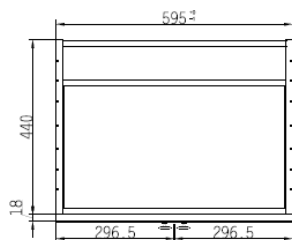

Technical Data Information

Product Code: DUK60FGRY

Information: Duke 600mm Floor Standing Unit
Colour: Matt Dove Grey

Overall Dimensions: H: 800 x D: 460 x W: 595

All Dimensions are in millimetres. The information contained on this page was correct at date of issue. Fitting dimensions are provided as a guide only. Some variation may occur due to manufacturing tolerances. We pursue a policy of continuing improvement in design and performance of our products and so reserve the right to change specifications without prior notice.