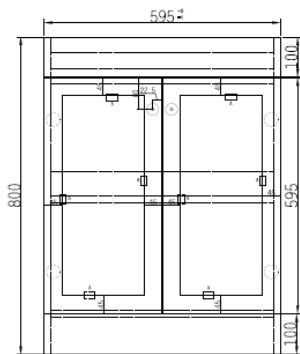

Technical Data Information

Product Code: DUK60FGRY

Information: Duke 600mm Floor Standing Unit
Colour: Matt Dove Grey

Overall Dimensions: H: 800 x D: 460 x W: 595

All Dimensions are in millimetres. The information contained on this page was correct at date of issue. Fitting dimensions are provided as a guide only. Some variation may occur due to manufacturing tolerances. We pursue a policy of continuing improvement in design and performance of our products and so reserve the right to change specifications without prior notice.