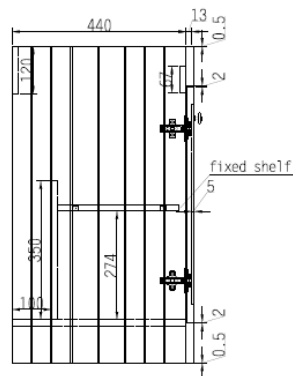

Technical Data Information

Product Code: DUK60FGRY

Information: Duke 600mm Floor Standing Unit
Colour: Matt Dove Grey

Overall Dimensions: H: 800 x D: 460 x W: 595

All Dimensions are in millimetres. The information contained on this page was correct at date of issue. Fitting dimensions are provided as a guide only. Some variation may occur due to manufacturing tolerances. We pursue a policy of continuing improvement in design and performance of our products and so reserve the right to change specifications without prior notice.