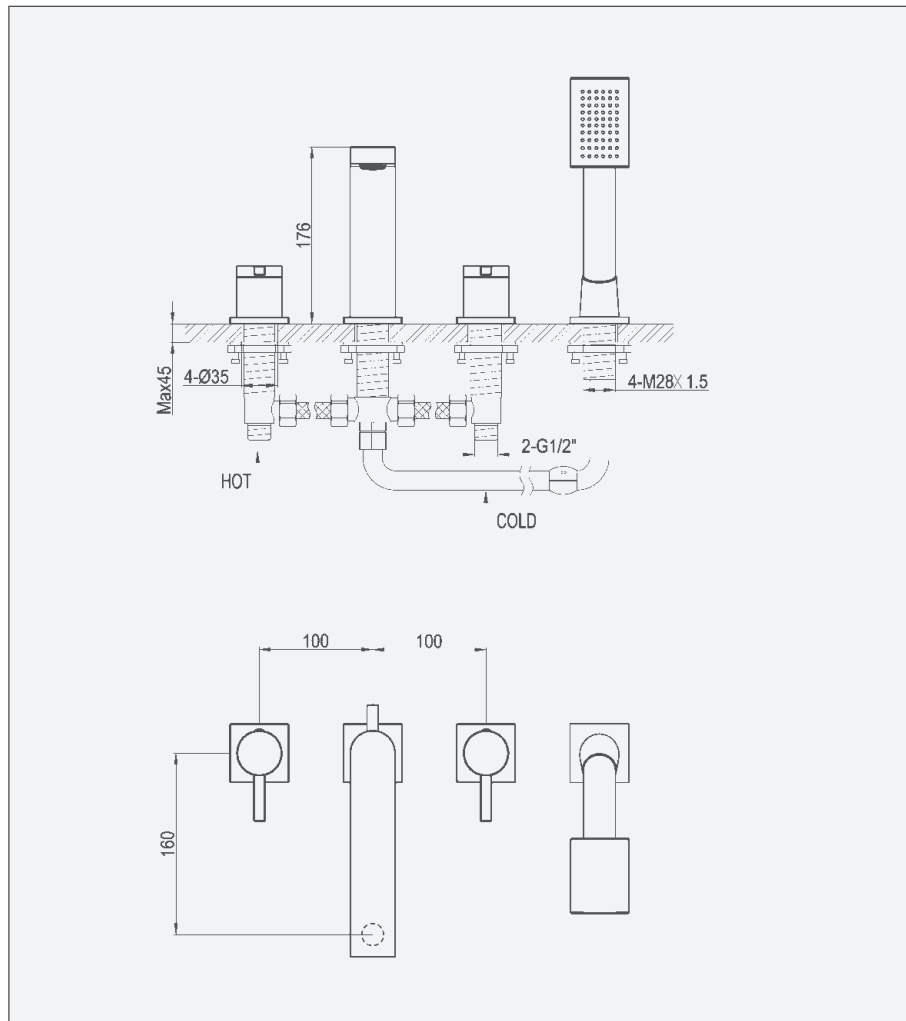

Merge - 4 Hole Bath Shower Mixer

Merge 4 Hole Bath Shower Mixer

Code: ME-4H

Features

- Designer style valves - brass handset with retractable hose
- Concealed divert function on the back of the spout
- Includes Neoperl aerator to ensure smooth flow

Technical Details

- 4 tap hole deck mounted bath shower mixer - chrome
- 1/2" BSP inlets
- 10 year guarantee covering manufacturing faults

Body

Operating Pressure	0.2 bar	0.5 bar	1 bar	2 bar
Flow Rate (L/min)	6.0	7.0	8.7	11.1

Handset

Operating Pressure	0.2 bar	0.5 bar	1 bar	2 bar
Flow Rate (L/min)	7.7	9.2	11.6	14.8

Unit 5, Kiltonga Industrial Estate,
Newtownards, Co Down,
Northern Ireland. BT23 4TJ

Sales Enquiries

Email: info@aquallabrassware.com