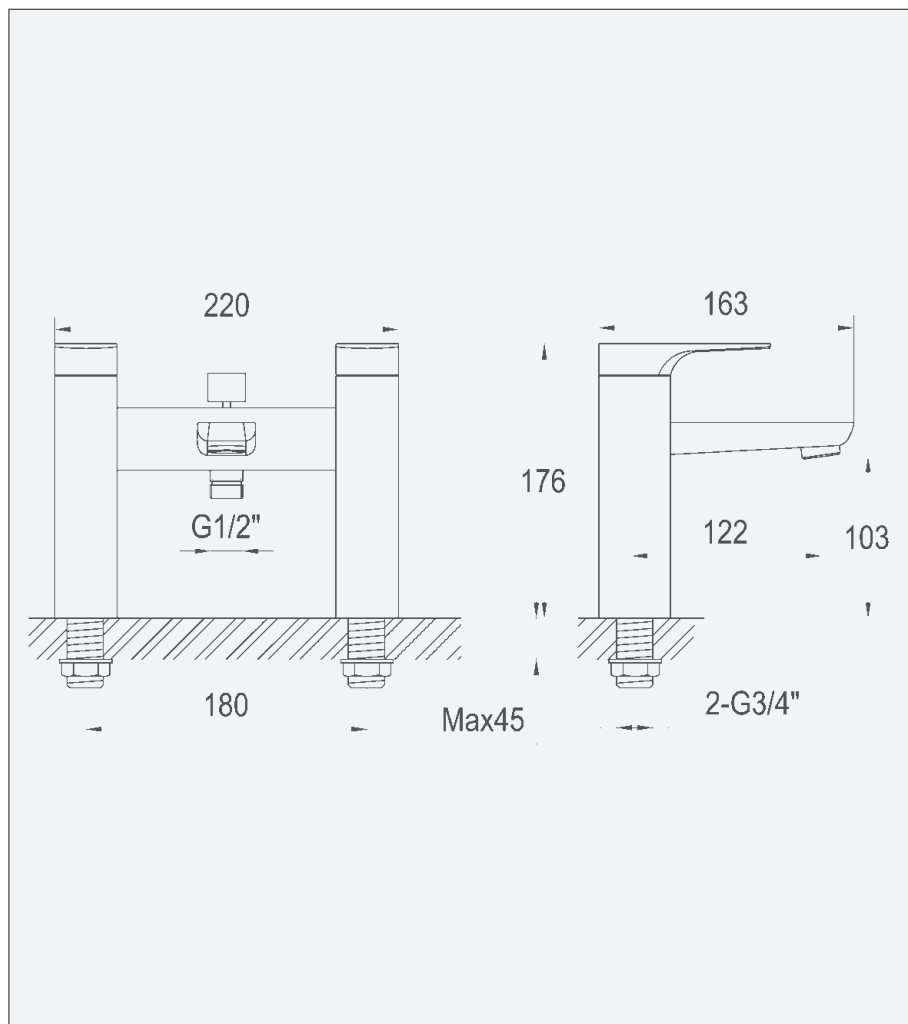

Drift - Bath Shower Mixer

Drift Bath Shower Mixer

Code: D-BS

Features

- Includes Neoperl aerator to ensure smooth flow
- Discreet etching for hot and cold
- Supplied with designer pencil handset, hose and wall bracket
- Plunger diverter
- 10 year warranty (2 year on cartridge)

Technical Details

- 2 tap hole deck mounted bath shower mixer - chrome
- 3/4" BSP inlets
- 10 year guarantee covering manufacturing faults

Body

Operating Pressure	0.2 bar	0.5 bar	1 bar	2 bar
Flow Rate (L/min)	7.2	8.4	10.4	13.4

Handset

Operating Pressure	0.2 bar	0.5 bar	1 bar	2 bar
Flow Rate (L/min)	8.4	9.6	12.0	16.0

Unit 5, Kiltonga Industrial Estate,
Newtownards, Co Down,
Northern Ireland. BT23 4TJ

Sales Enquiries
Email: info@aquallabrassware.com