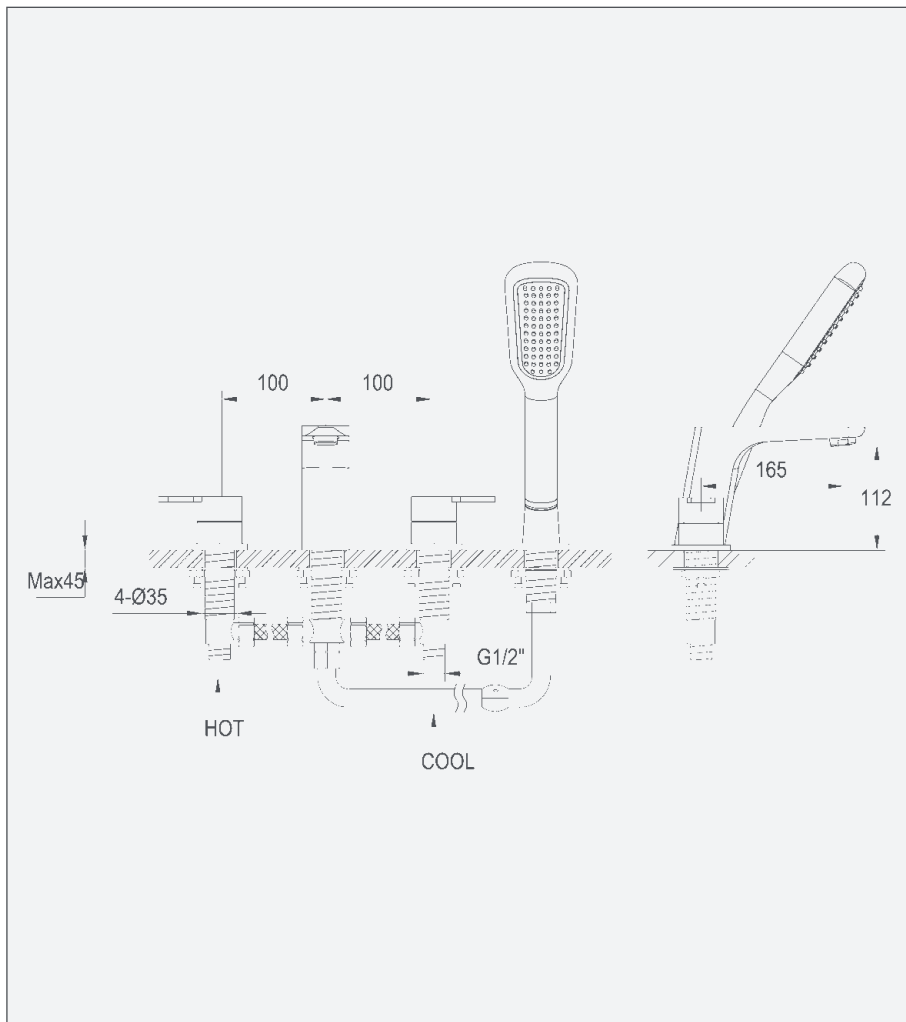

# Drift - 4 Hole Bath Shower Mixer

## Drift 4 Hole Bath Shower Mixer

Code: D-4H

### Features

- Designer style valves
- Brass handset with retractable hose
- Concealed divert function on the back of the spout
- Includes Neoperl aerator to ensure smooth flow

### Technical Details

- 4 tap hole deck mounted bath shower mixer - chrome
- 1/2" BSP inlets
- .10 year guarantee covering manufacturing faults