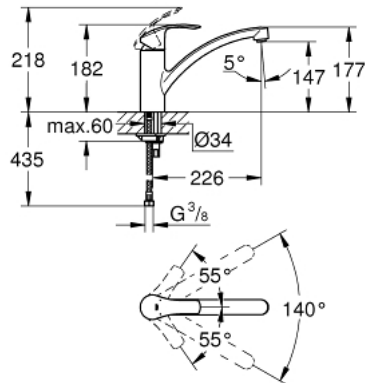

## 33 281 002 Eurosmart Single-lever sink mixer 1/2"

[https://www.grohe.ie/en\\_ie/eurosmart-single-lever-sink-mixer-1-2-33281002.html](https://www.grohe.ie/en_ie/eurosmart-single-lever-sink-mixer-1-2-33281002.html)

- low spout
- monobloc installation
- **GROHE StarLight** finish
- **GROHE SilkMove** 35 mm ceramic cartridge
- integrated temperature limiter
- adjustable flow rate limiter
- swivel cast spout
- swivel area 140°
- GROHE Zero separated inner water ways - lead and nickel free
- mousseur with coin slot for tool free replacement
- flexible connection hoses
- rapid installation system
- min. recommended pressure 1.0 bar