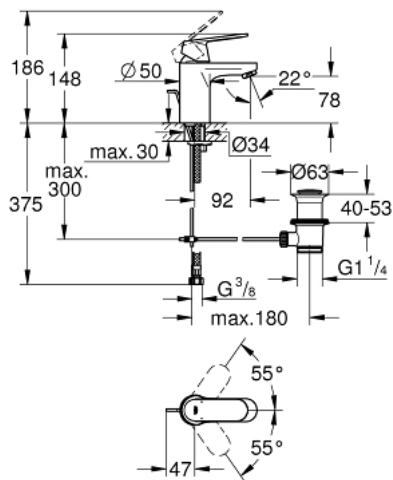

## 32 825 00L Eurosmart Cosmopolitan Basin mixer 1/2" S-Size

[https://www.grohe.ie/en\\_ie/eurosmart-cosmopolitan-basin-mixer-1-2-br-s-size-3282500L.html](https://www.grohe.ie/en_ie/eurosmart-cosmopolitan-basin-mixer-1-2-br-s-size-3282500L.html)

- monobloc installation
- metal lever
- **GROHE SilkMove** 35 mm ceramic cartridge
- adjustable flow rate limiter
- adjustable minimum flow rate 2.5 l/min
- **GROHE StarLight** chrome finish
- **GROHE QuickFix** installation system with centering support
- mousseur
- pop-up waste set 1 1/4"
- flexible connection hoses
- for **low pressure**
- **recommended pressure 0.2 - 5.0 bar**
- optional temperature limiter (46 375 000)
- noise classification 1 in accordance with DIN4109