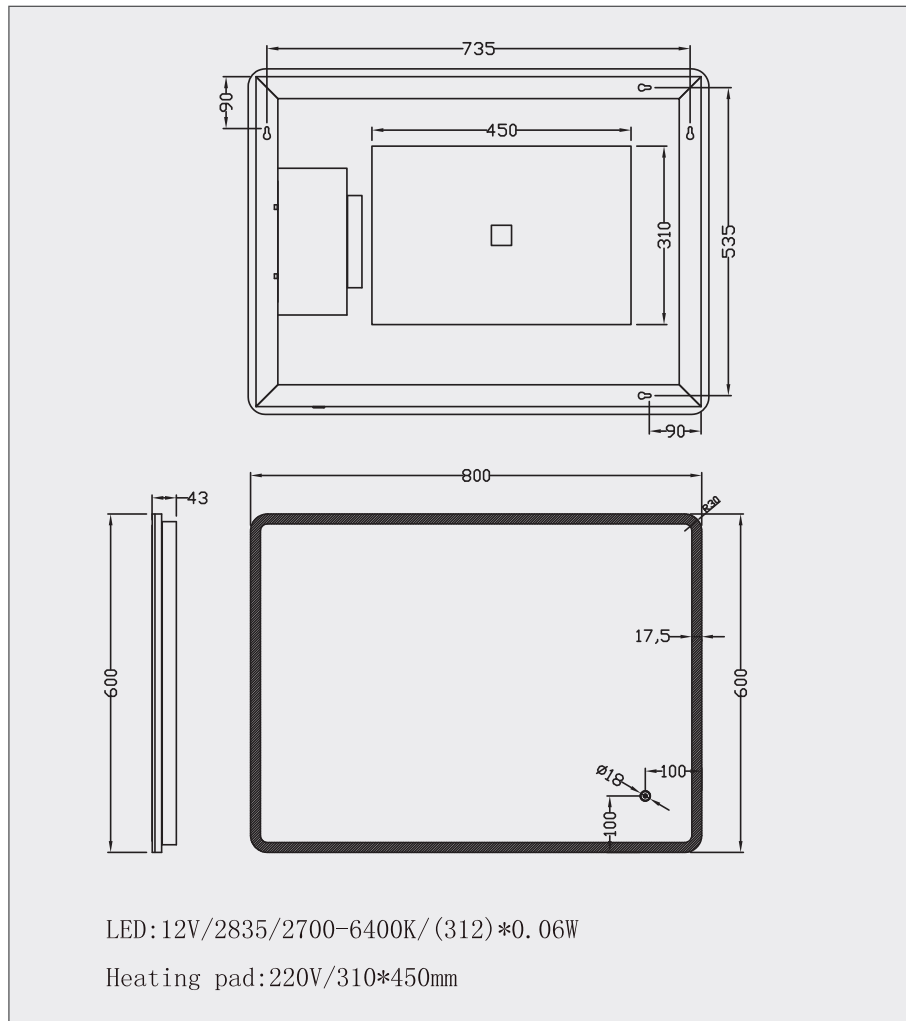

Linea Plus Mood - 800mm x 600mm

LED: 12V/2835/2700-6400K/ (312)*0.06W

Heating pad: 220V/310*450mm

Linea Plus Mood - 800mm x 600mm

Code: 5LMP86

Features

- Energy efficient one piece LED lighting strip
- Aesthetically softer design
- Heated demister pad
- Press & hold touch switch to adjust between cool and warm lighting