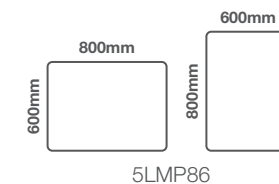

Linea Plus Mood - 800mm x 600mm

LED: 12V/2835/2700-6400K/ (312)*0.06W

Heating pad: 220V/310*450mm

Linea Plus Mood - 800mm x 600mm

Code: 5LMP86

Features

- Energy efficient one piece LED lighting strip
- Aesthetically softer design
- Heated demister pad
- Press & hold touch switch to adjust between cool and warm lighting

Landscape or Portrait Fitting

Units 3 & 4
16 Crawfordsburn Road
Newtownards
County Down BT23 4EA

Tel: +44 (0) 28 9182 8000

Fax: +44 (0) 28 9181 2888

Sales Enquiries

Email: info@aquallabrassware.com

Technical and Aftersales Support