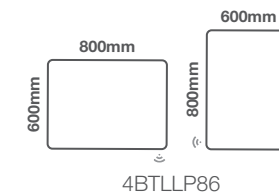

Linea Plus Live - 800mm x 600mm

Linea Plus Live - 800mm x 600mm

Code: 4BTLLP86

Features

- Energy efficient one piece LED lighting strip
- Aesthetically softer design
- Heated demister pad
- Electric toothbrush & shaver charging socket
- Infrared on/off sensor
- Bluetooth connectivity

Landscape or Portrait Fitting

Units 3 & 4
16 Crawfordsburn Road
Newtownards
County Down BT23 4EA

Tel: +44 (0) 28 9182 8000
Fax: +44 (0) 28 9181 2888

Sales Enquiries

Email: info@aquallabrassware.com

Technical and Aftersales Support