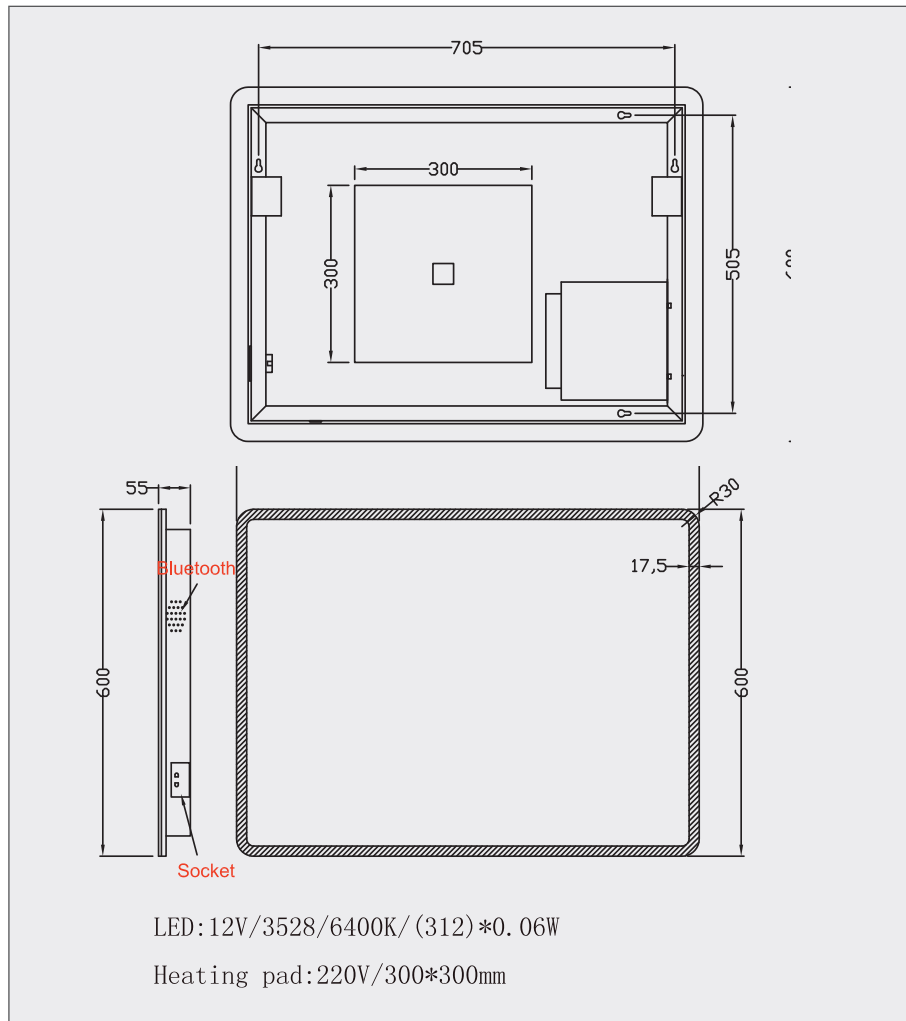

Linea Plus Live - 800mm x 600mm

Linea Plus Live - 800mm x 600mm

Code: 4BTLLP86

Features

- Energy efficient one piece LED lighting strip
- Aesthetically softer design
- Heated demister pad
- Electric toothbrush & shaver charging socket
- Infrared on/off sensor
- Bluetooth connectivity