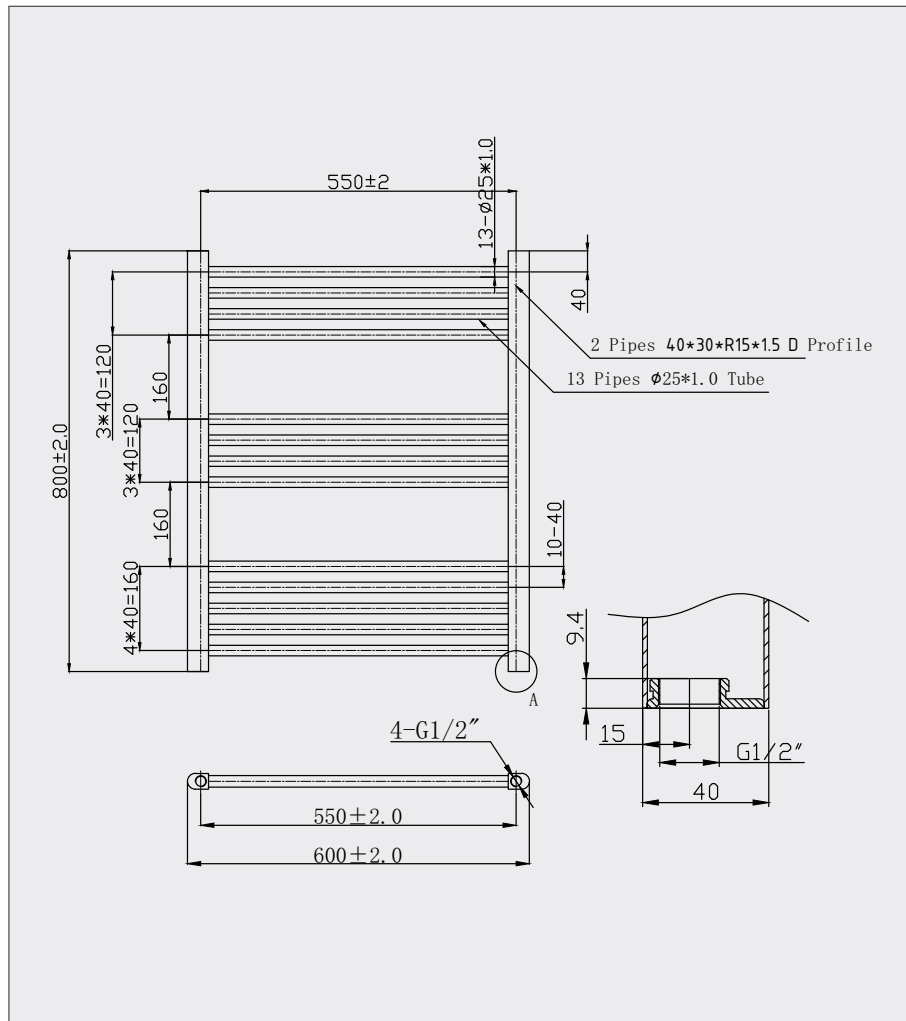

## Luca Anthracite - 800 x 600mm

Code: ANLUF80-6

Length	Width	Pipe Centres*	Tube (pcs)	BTU (50°C)	BTU (60°C)
800mm	600mm	550mm	4+4+5	1435	1822

All BTU ratings at 50°C are for the EN442 regulation test and the BTU ratings at 60°C are for comparison.