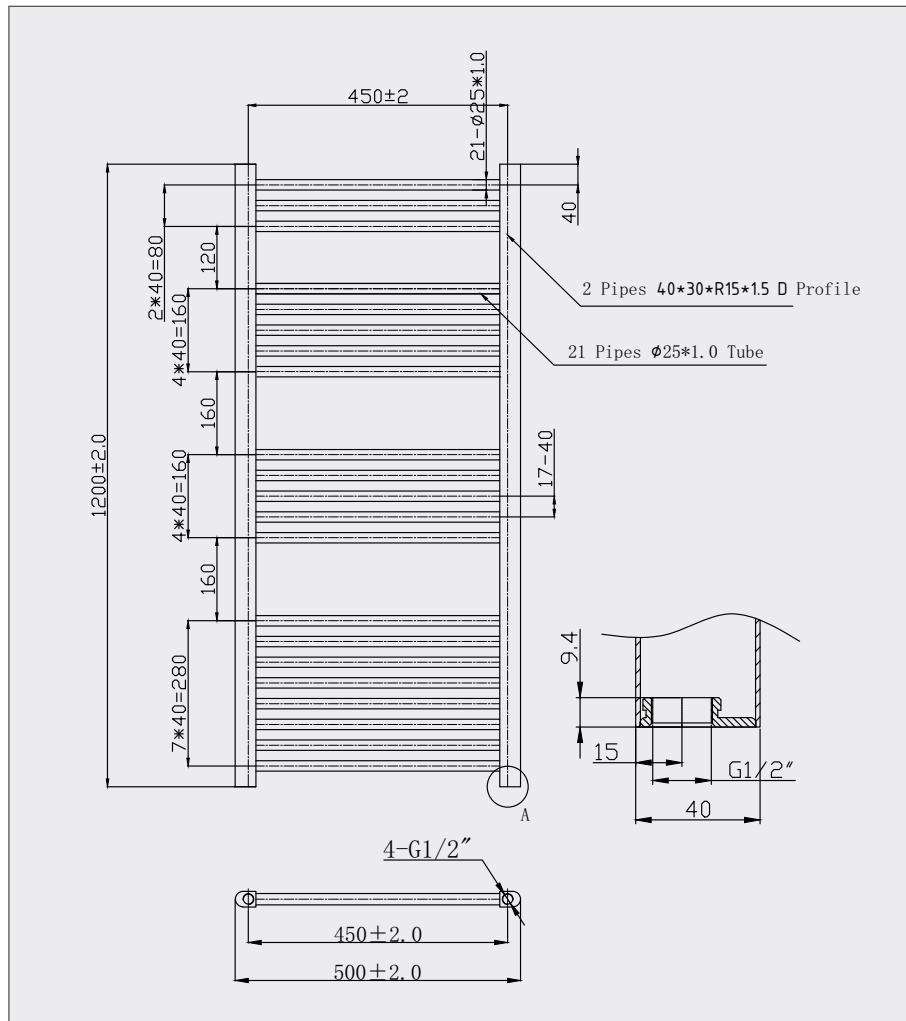

Luca Anthracite - 1200 x 500mm

Luca Anthracite - 1200 x 500mm

Code: ANLUF120-5

Length	Width	Pipe Centres*	Tube (pcs)	BTU (50°C)	BTU (60°C)
1200mm	500mm	450mm	3+5+5+8	1964	2494

All BTU ratings at 50°C are for the EN442 regulation test and the BTU ratings at 60°C are for comparison.