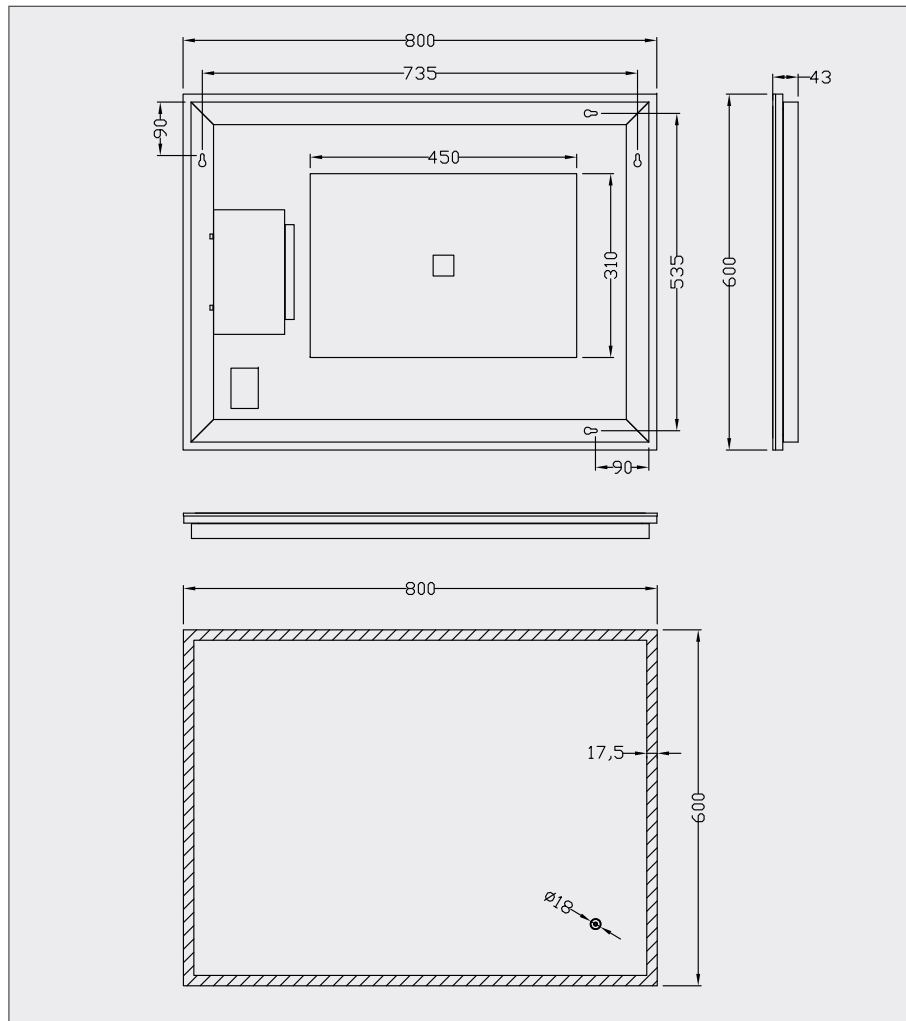

Linea Mood LED Mirror - 800 x 600mm

Linea Mood LED Mirror - 800 x 600mm

Code: 5LM86

Features

- Energy efficient LED lighting
- Heated demister pad
- Press & hold touch switch to adjust between cool and warm lighting
- Infrared on/off sensor