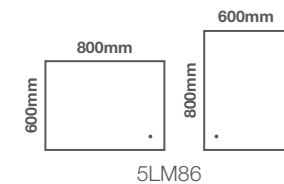

Linea Mood LED Mirror - 800 x 600mm

Linea Mood LED Mirror - 800 x 600mm

Code: 5LM86

Features

- Energy efficient LED lighting
- Heated demister pad
- Press & hold touch switch to adjust between cool and warm lighting
- Infrared on/off sensor

Portrait or Landscape Fitting

Units 3 & 4
16 Crawfordsburn Road
Newtownards
County Down BT23 4EA

Tel: +44 (0) 28 9182 8000
Fax: +44 (0) 28 9181 2888

Sales Enquiries

Email: info@aquallabrassware.com

Technical and Aftersales Support