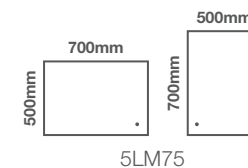

Linea Mood LED Mirror - 700 x 500mm

Linea Mood LED Mirror - 700 x 500mm

Code: 5LM75

Features

- Energy efficient LED lighting
- Heated demister pad
- Press & hold touch switch to adjust between cool and warm lighting
- Infrared on/off sensor

**Portrait or
Landscape Fitting**

Units 3 & 4
16 Crawfordsburn Road
Newtownards
County Down BT23 4EA

Tel: +44 (0) 28 9182 8000

Fax: +44 (0) 28 9181 2888

Sales Enquiries

Email: info@aquallabrassware.com

Technical and Aftersales Support