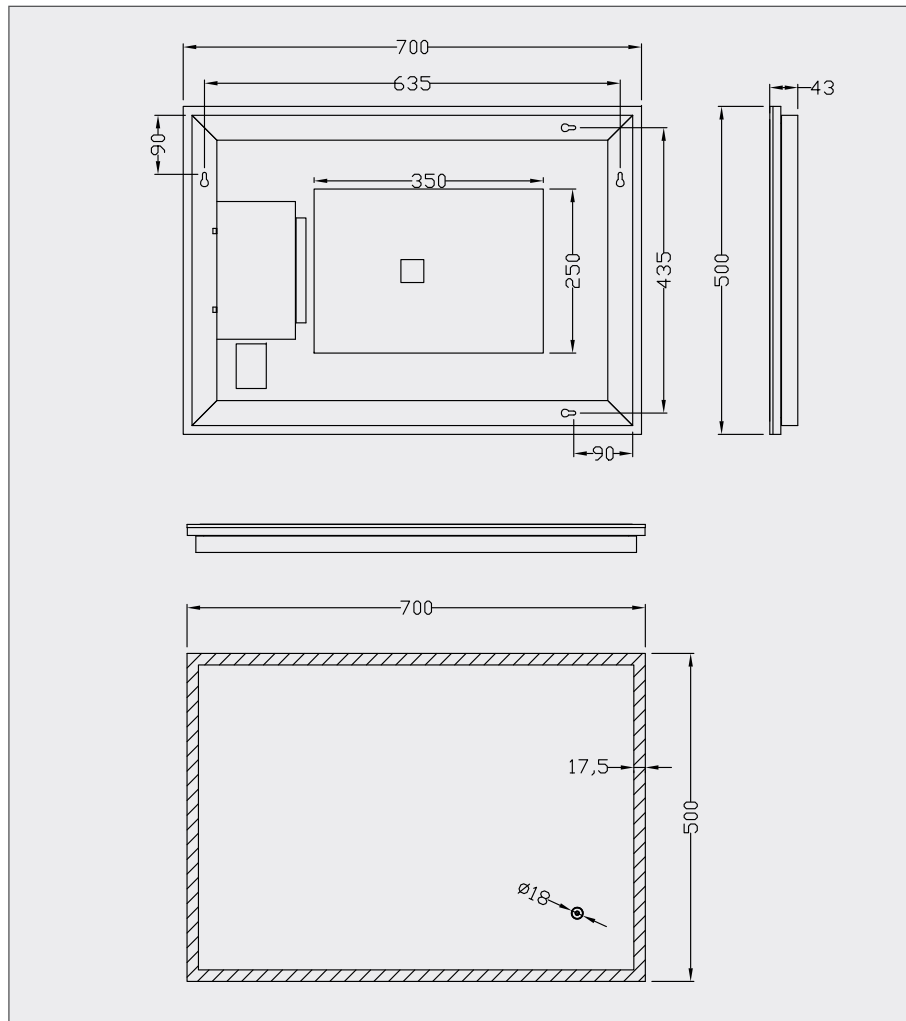

Linea Mood LED Mirror - 700 x 500mm

Linea Mood LED Mirror - 700 x 500mm

Code: 5LM75

Features

- Energy efficient LED lighting
- Heated demister pad
- Press & hold touch switch to adjust between cool and warm lighting
- Infrared on/off sensor