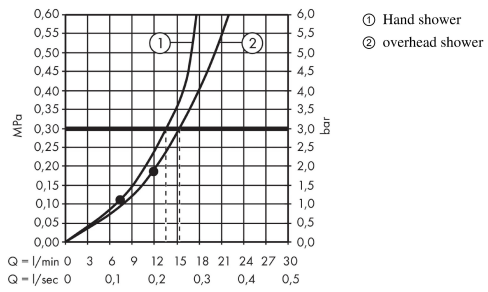

Crometta E
Showerpipe 240 1jet with thermostat
 Surfaces: **Chrome** Article Number: **27271000**

Flowchart

Crometta E
Showerpipe 240 1jet with thermostat
 Surfaces: **Chrome** Article Number: **27271000**