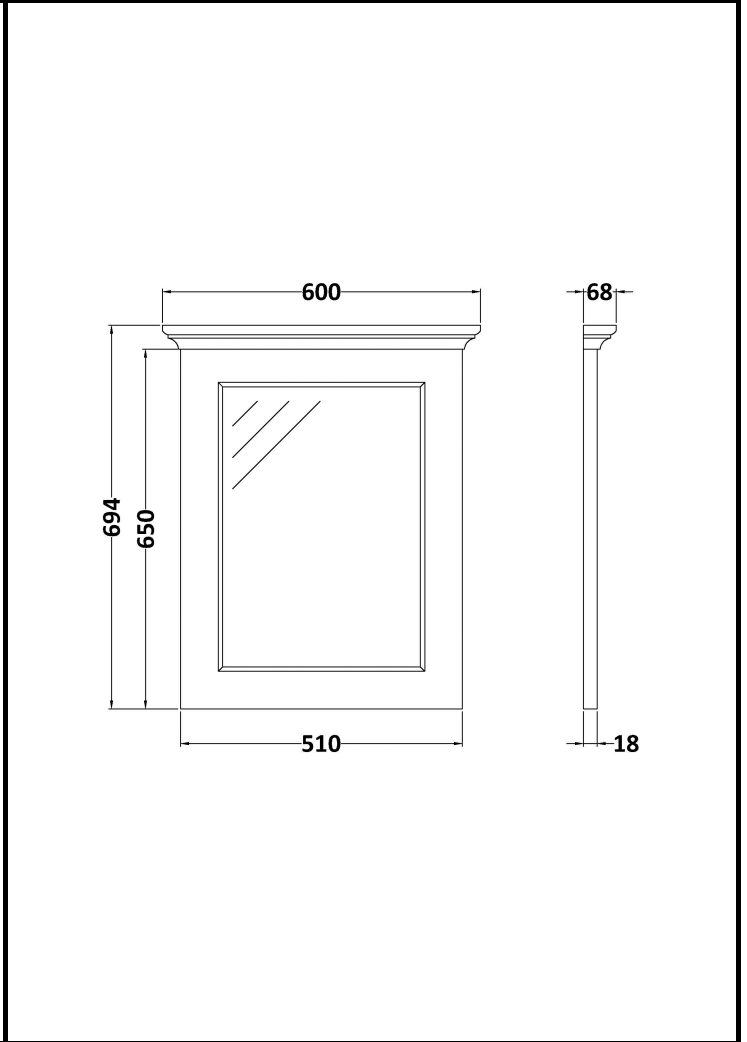

B A Y S W A T E R

London W.2

CODE: BAYF124

DESCRIPTION: 600 Flat Mirror

CATEGORY: Furniture

PRODUCT DIMENSIONS			
Height (mm)	Width (mm)	Depth (mm)	Nett Wgt Kg
694	600	68	7.25

PACKAGING DIMENSIONS			
Height (mm)	Width (mm)	Depth (mm)	Gross Wgt Kg
740	645	100	7.3

PACKAGING DATA			
Box Colour	White Cardboard Box		
Box Qty	1	Label Colour	White Label
Label Size	116 x 50	Label Qty	2

OUTER BOX DIMENSIONS (If Applicable)			
Height (mm)	Width (mm)	Depth (mm)	Gross Wgt Kg
Barcode	5055275893043		

PRODUCT DETAILS				
Country of Origin	Ukraine			
Fitting Instruction	Yes			
Constr' Method	Cam & Wood Dowel			
Cabinet Finish	Not Applicable			
Cab Thickness (mm)				
Drawer Included	Not Applicable			
No of Shelves	Not Applicable			
Hinge Inc'	Not Applicable			
Fixings Inc'	Yes			
Handle Inc'	Not Applicable			
Handle Type	Not Applicable			
Certification	FSC	Yes	CE	Yes
Colour	Pointing White			
Constr' Type	Rigid			
Fascia Finish	Mdf Painted Matt			
Fas Thickness (mm)	18			
Drawer Type	Not Applicable			
Hinge Type	Not Applicable			
Adjustable Legs	Not Applicable			
Handle Style	Not Applicable			
Waste Shroud	Not Applicable			