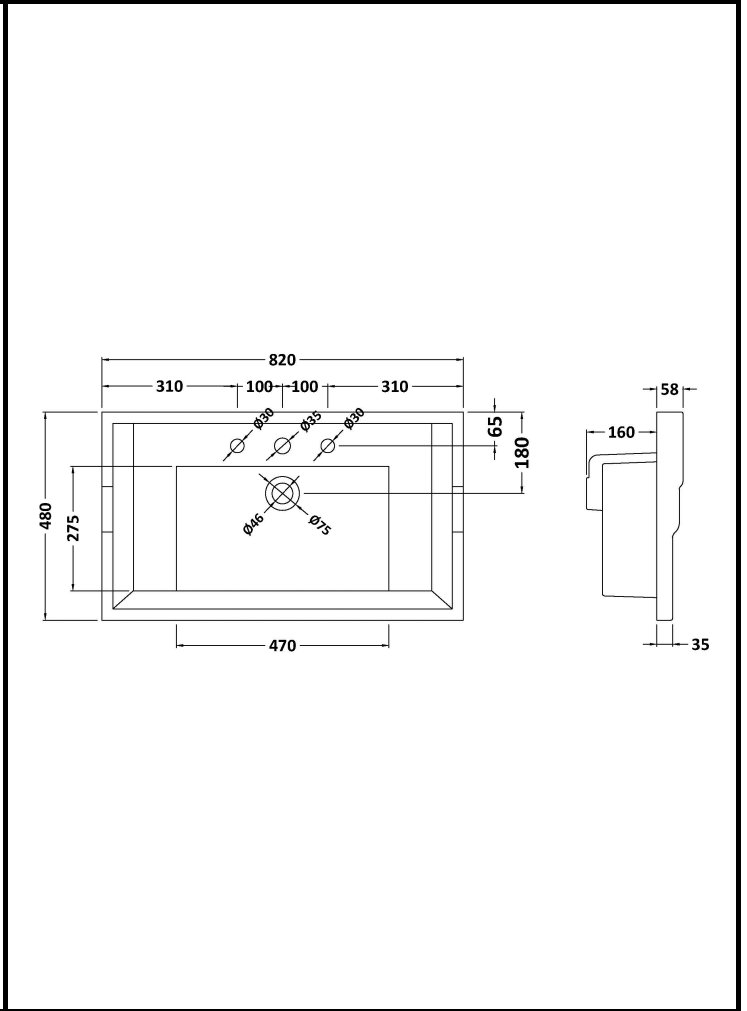

## London W.2

**CODE:** BAYC204

**DESCRIPTION:** 800 Traditional Basin 3Th

**CATEGORY:** Ceramics

PRODUCT DIMENSIONS			
Height (mm)	Width (mm)	Depth (mm)	Nett Wgt Kg
218	820	480	18

PACKAGING DIMENSIONS			
Height (mm)	Width (mm)	Depth (mm)	Gross Wgt Kg
260	840	500	18.8

PACKAGING DATA			
Box Colour	White Cardboard Box		
Box Qty	1	Label Colour	White Label
Label Size	100 x 50	Label Qty	2

OUTER BOX DIMENSIONS (If Applicable)			
Height (mm)	Width (mm)	Depth (mm)	Gross Wgt Kg
Barcode	5055275892800		

BASINS			
Tap Hole	Three Tapholes	Chain Stay Hole	No
Template	Not Required	Waste Type Req'd	Slotted
Overflow Incl.	Yes	Overflow Cover	Yes
Inner Bowl Depth	275mm	Inner Bowl Width	470mm
Inner Bowl Height	135mm		