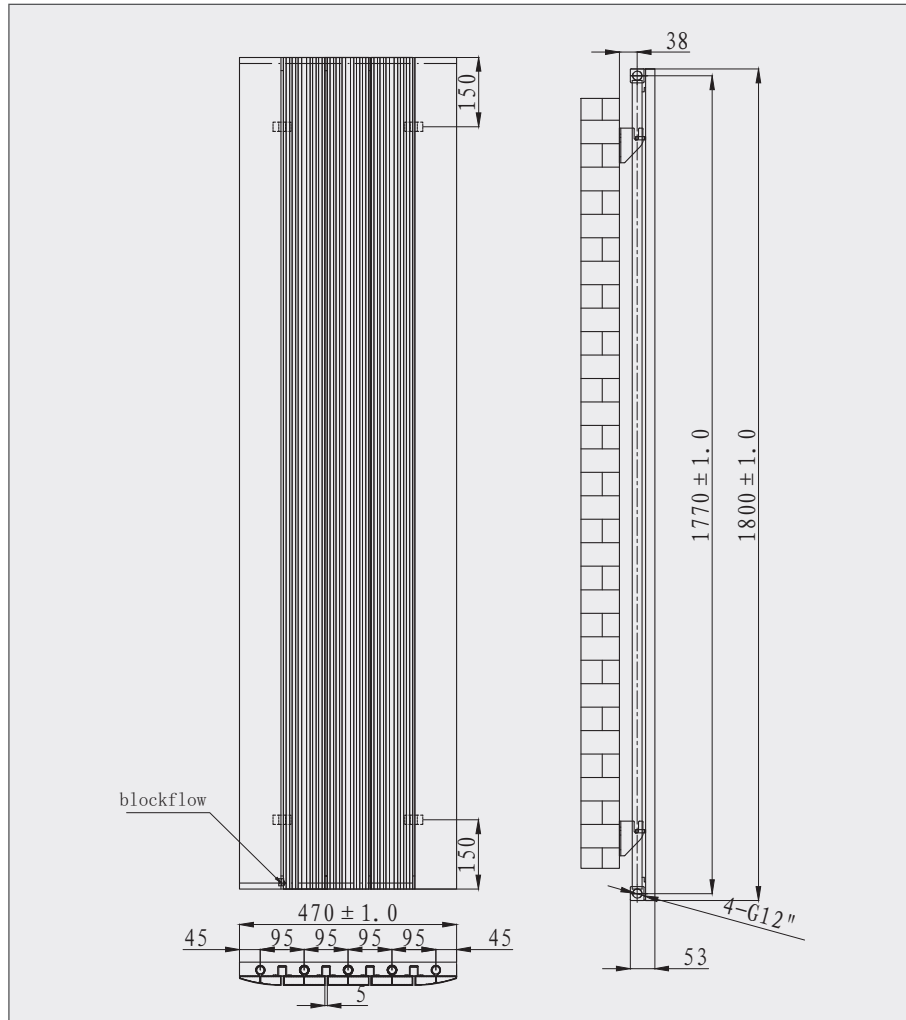

Airo White - 1800 x 470mm

Airo White - 1800 x 470mm

Code: AI180-470WH

Length	Width	Pipe Centres*	Tube (pcs)	BTU (50°C)	BTU (60°C)
1800mm	470mm	546mm	4	4794	6074

*If used with Aqualla angled valves. Distance from wall to pipe centres - 38-41mm (+/- 2mm variance on all pipe centres).