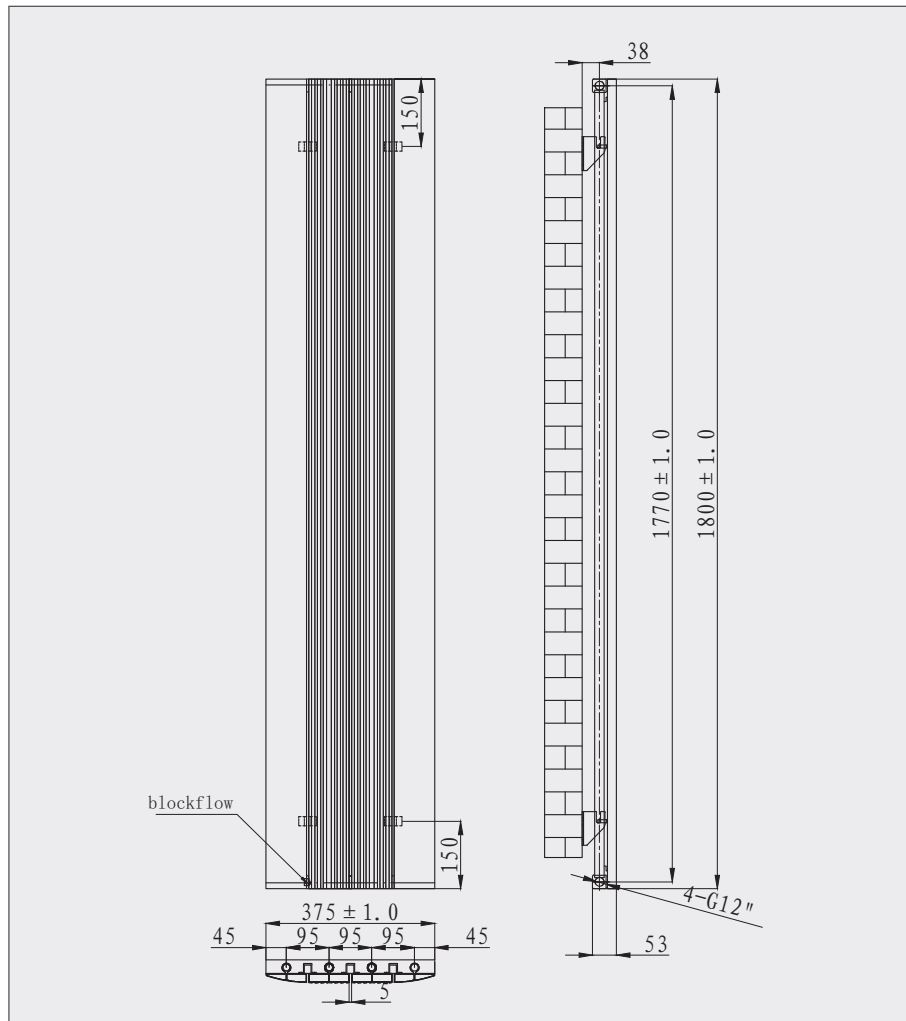

# Airo White - 1800 x 375mm

## Airo White - 1800 x 375mm

Code: AI180-375WH

Length	Width	Pipe Centres*	Tube (pcs)	BTU (50°C)	BTU (60°C)
1800mm	375mm	451mm	4	3835	4859

\*If used with Aqualla angled valves. Distance from wall to pipe centres - 38-41mm (+/- 2mm variance on all pipe centres).