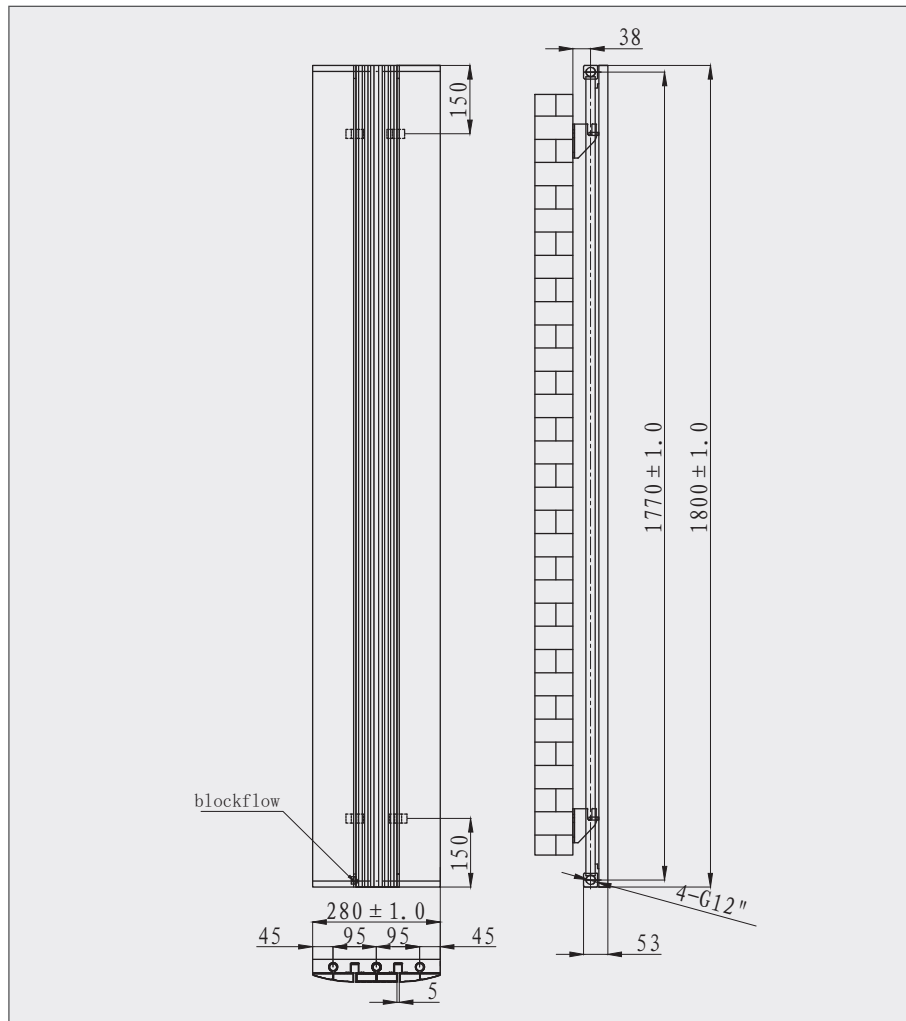

# Airo White - 1800 x 280mm

## Airo White - 1800 x 280mm

Code: AI180-280WH

Length	Width	Pipe Centres*	Tube (pcs)	BTU (50°C)	BTU (60°C)
1800mm	280mm	356mm	4	2876	3644

\*If used with Aqualla angled valves. Distance from wall to pipe centres - 38-41mm (+/- 2mm variance on all pipe centres).