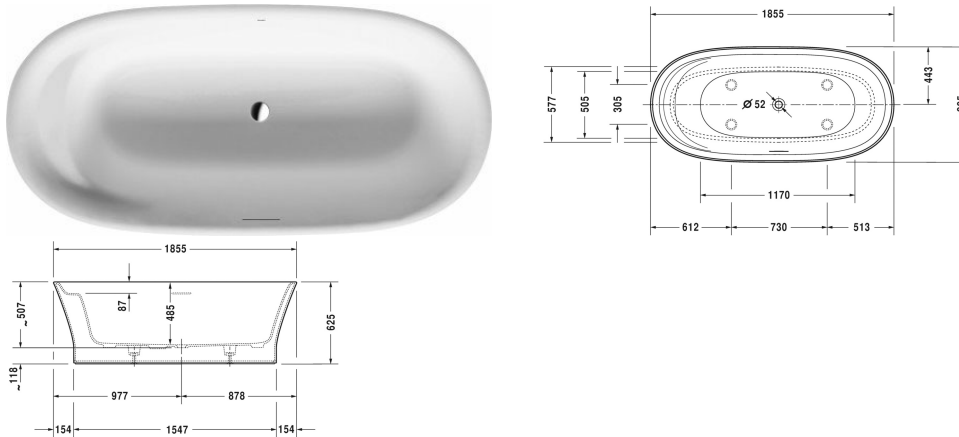

Bathtub # 700330000000000

|< 1855 mm >|

Bathtub	Dimension	Weight	Order number
freestanding, with seamless panel and support frame, with one backrest slope, with special waste and overflow, DuraSolid® A , Filling capacity 205 l			
Colors			
00 White Alpin			
Variant			
Basic model	1855 x 885 mm	102.000 kg	700330000000000

All drawings contain the necessary measurements which are subject to standard tolerances. Exact measurements, in particular for customised installation scenarios, can only be taken from the finished ceramic piece.