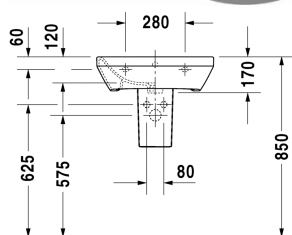

Washbasin # 2319550000 / 2319550030

| < 550 mm > |

Washbasin	Dimension	Weight	Order number
with overflow, with tap platform, underneath glazed, 550 mm			
Colors			
00 White Alpin			
Variant			
●	550 x 440 mm	15.800 kg	2319550000
● ● ●	550 x 440 mm	15.800 kg	2319550030
Sanitary ceramics with the special WonderGliss surface finish will remain clean and attractive-looking for a long time to come. When ordering WonderGliss please add a "1" as eleventh digit to the model number.			
Suitable products			
Semi pedestal for # 231955, 231960, 231965, 232012, 232010, 232080, 232065, 233813, 232460, 232455, 235714,			085830
Pedestal for # 231955, 231960, 231965, 232012, 232010, 232080, 232065, 233813, 232460, 232455, 235714,			085829

All drawings contain the necessary measurements which are subject to standard tolerances. Exact measurements, in particular for customised installation scenarios, can only be taken from the finished ceramic piece.