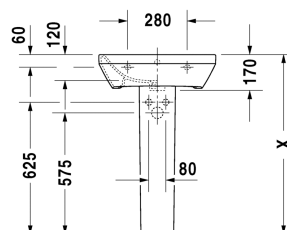

Washbasin # 2319550000 / 2319550030

| < 550 mm > |

Washbasin	Dimension	Weight	Order number
with overflow, with tap platform, underneath glazed, 550 mm			
Colors			
00 White Alpin			
Variant			
●	550 x 440 mm	15.800 kg	2319550000
● ● ●	550 x 440 mm	15.800 kg	2319550030
Sanitary ceramics with the special WonderGliss surface finish will remain clean and attractive-looking for a long time to come. When ordering WonderGliss please add a "1" as eleventh digit to the model number.			
Suitable products			
Semi pedestal for # 231955, 231960, 231965, 232012, 232010, 232080, 232065, 233813, 232460, 232455, 235714,			085830
Pedestal for # 231955, 231960, 231965, 232012, 232010, 232080, 232065, 233813, 232460, 232455, 235714,			085829

All drawings contain the necessary measurements which are subject to standard tolerances. Exact measurements, in particular for customised installation scenarios, can only be taken from the finished ceramic piece.