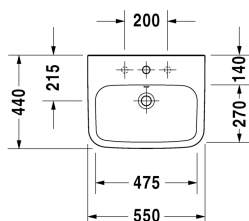

Washbasin # 2319550000 / 2319550030

| < 550 mm > |

Washbasin	Dimension	Weight	Order number
with overflow, with tap platform, underneath glazed, 550 mm			
Colors			
00 White Alpin			
Variant			
●	550 x 440 mm	15.800 kg	2319550000
● ● ●	550 x 440 mm	15.800 kg	2319550030
Sanitary ceramics with the special WonderGliss surface finish will remain clean and attractive-looking for a long time to come. When ordering WonderGliss please add a "1" as eleventh digit to the model number.			
Suitable products			
Semi pedestal for # 231955, 231960, 231965, 232012, 232010, 232080, 232065, 233813, 232460, 232455, 235714,			085830
Pedestal for # 231955, 231960, 231965, 232012, 232010, 232080, 232065, 233813, 232460, 232455, 235714,			085829

All drawings contain the necessary measurements which are subject to standard tolerances. Exact measurements, in particular for customised installation scenarios, can only be taken from the finished ceramic piece.