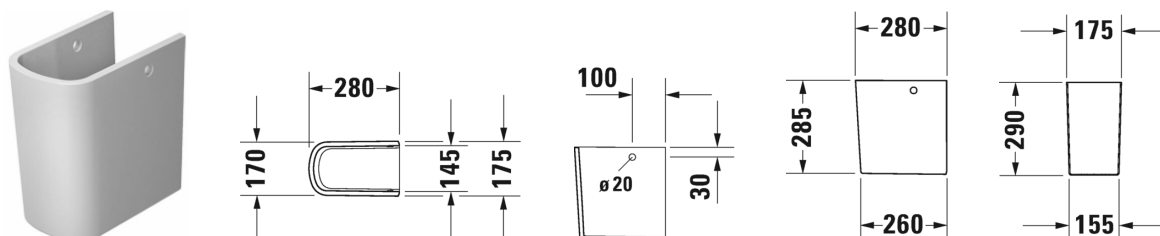

Semi pedestal # 0858300000

Semi pedestal	Dimension	Weight	Order number
for # 231955, 231960, 231965, 232012, 232010, 232080, 232065, 233813, 232460, 232455, 235714			
Colors			
00 White Alpin			
Variant			
		7.100 kg	0858300000
Sanitary ceramics with the special WonderGliss surface finish will remain clean and attractive-looking for a long time to come. When ordering WonderGliss please add a "1" as eleventh digit to the model number.			
Accessory			
Fixing for siphon cover		0.100 kg	005503
Suitable products			
Washbasin with overflow, with tap platform, underneath glazed, 550 x 440 mm	550 x 440 mm		231955
Washbasin with overflow, with tap platform, underneath glazed, 600 x 440 mm	600 x 440 mm		231960
Washbasin with overflow, with tap platform, underneath glazed, 650 x 440 mm	650 x 440 mm		231965
Washbasin, furniture washbasin with tap platform, underneath glazed, 800 x 480 mm	800 x 480 mm		232080
Washbasin, furniture washbasin with tap platform, underneath glazed, 1000 x 480 mm	1000 x 480 mm		232010
Washbasin, furniture washbasin with tap platform, underneath glazed, 650 x 480 mm	650 x 480 mm		232065
Washbasin Med without overflow, with tap platform, underneath glazed, 600 x 440 mm	600 x 440 mm		232460
Washbasin, furniture washbasin with tap platform, underneath glazed, 1200 x 480 mm	1200 x 480 mm		232012
Washbasin Med without overflow, with tap platform, 550 x 440 mm	550 x 440 mm		232455

Semi pedestal # 0858300000

Double washbasin, double furniture washbasin with overflow, with tap platform, underneath glazed, 1300 x 480 mm	1300 x 480 mm	233813
Double washbasin with overflow, with tap platform, underneath glazed, 1400 x 480 mm	1400 x 480 mm	235714

All drawings contain the necessary measurements which are subject to standard tolerances. Exact measurements, in particular for customised installation scenarios, can only be taken from the finished ceramic piece.