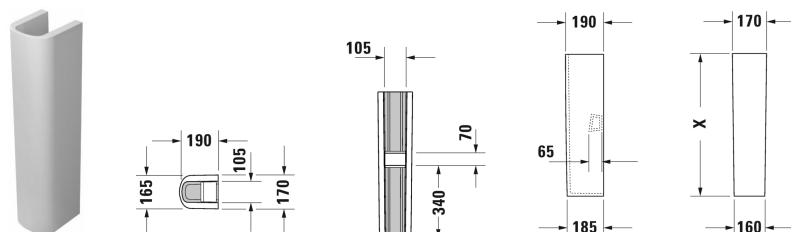

## Pedestal # 0858290090

Pedestal	Dimension	Weight	Order number
for # 231955, 231960, 231965, 232012, 232010, 232080, 232065, 233813, 232460, 232455, 235714			
<b>Colors</b>			
00 White Alpin			
<b>Variant</b>			
		12.100 kg	0858290090
Sanitary ceramics with the special WonderGliss surface finish will remain clean and attractive-looking for a long time to come. When ordering WonderGliss please add a "1" as eleventh digit to the model number.			
<b>Suitable products</b>			
Washbasin with overflow, with tap platform, underneath glazed, 550 x 440 mm	550 x 440 mm		231955
Washbasin with overflow, with tap platform, underneath glazed, 600 x 440 mm	600 x 440 mm		231960
Washbasin with overflow, with tap platform, underneath glazed, 650 x 440 mm	650 x 440 mm		231965
Washbasin, furniture washbasin with tap platform, underneath glazed, 800 x 480 mm	800 x 480 mm		232080
Washbasin, furniture washbasin with tap platform, underneath glazed, 1000 x 480 mm	1000 x 480 mm		232010
Washbasin, furniture washbasin with tap platform, underneath glazed, 650 x 480 mm	650 x 480 mm		232065
Washbasin Med without overflow, with tap platform, underneath glazed, 600 x 440 mm	600 x 440 mm		232460
Washbasin, furniture washbasin with tap platform, underneath glazed, 1200 x 480 mm	1200 x 480 mm		232012
Washbasin Med without overflow, with tap platform, 550 x 440 mm	550 x 440 mm		232455
Double washbasin, double furniture washbasin with overflow, with tap platform, underneath glazed, 1300 x 480 mm	1300 x 480 mm		233813

**Pedestal # 0858290090**

---

---

Double washbasin with overflow, with tap platform, underneath glazed, 1400 x 480 mm	1400 x 480 mm
---	---------------

---

235714
--------

---

*All drawings contain the necessary measurements which are subject to standard tolerances. Exact measurements, in particular for customised installation scenarios, can only be taken from the finished ceramic piece.*