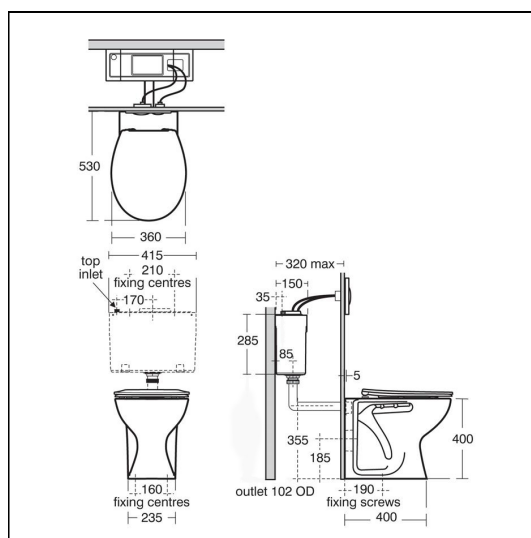

Sandringham 21 Back-to-Wall Toilet

ILLUSTRATED

- E8974** Sandringham 21 back-to-wall toilet bowl with horizontal outlet
- S3636** Conceala 2 delay fill 4.5/3 or 4/2.6 litre cistern, dual flush valve, bottom supply, internal overflow, alternative height plastic flushbends, no flushplate
- E1316** Sandringham 21 toilet seat and cover
- S4397** Contemporary flush plate, dual flush, Armitage Shanks logo for Conceala 2 cisterns
- S9101** Domex screws (pair)

OPTIONS

- S4270** Conceala 2 delay fill 4.5 litre cistern, single flush valve, bottom supply, internal overflow and alternative height plastic flushbends
- S3621** Conceala 2 4.5 or 6 litre cistern, single flush syphon, bottom supply, internal overflow, alternative height plastic flushbends, no lever
- S3617** Conceala 2 4.5 or 6 litre cistern, single flush syphon, side supply, internal overflow, plastic flushbend and long CP lever
- S2985** Sandringham 21 toilet seat and cover, slow close
- E1317** Sandringham 21 toilet seat and cover, metal hinges
- E1319** Sandringham 21 toilet seat only, metal hinges
- S4463** Palm push button, pneumatic, plastic for 31mm maximum thickness partition
- S4300** Panekta outlet connector to convert horizontal outlet wcs to S or turned P trap
- S4305** Panekta outlet connector to convert horizontal outlet wcs to P trap

ILLUSTRATED PRODUCT DETAILS

Weights

- E8974** 17.00 KG
- S3636** 3.00 KG
- E1316** 2.17 KG
- S4397** 1.10 KG
- S9101** 0.22 KG

Materials

- E8974** Vitreous China
- S3636** Plastic
- E1316** Plastic
- S4397** Chrome Plated Plastic
- S9101** Metal

Finishes

- E8974** White (01)
- S3636** Neutral / No Finish (67)
- E1316** White (01)
- S4397** Chrome (AA)
- S9101** White (01)

Capacity

- S3636** 4.5 litres

FINISH OPTIONS

(BX) Brushed Nickel

Standards

E: info@idealspec.co.uk | T: 0870 122 8822 | F: 0870 122 8282 | www.idealspec.co.uk