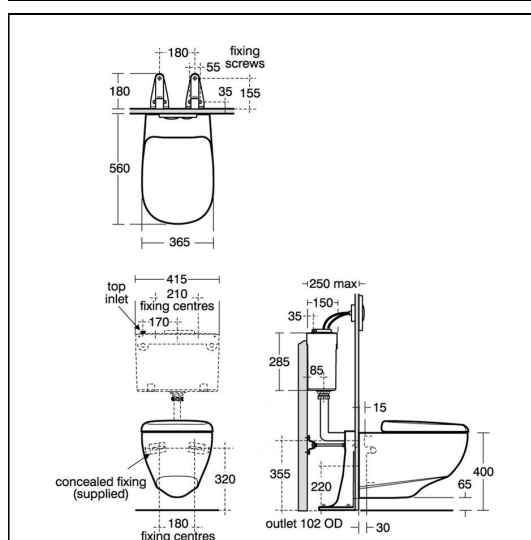

ILLUSTRATED PRODUCT DETAILS

Weights

- **E6217** 29.52 KG
- **E2125** 2.66 KG
- **E6214** 2.70 KG
- **E4465** 0.50 KG
- **E0060** 4.28 KG

Finishes

- **E6217** ☐ White (01)
- **E2125** ☐ Neutral / No Finish (67)

ACCREDITATIONS

E2125(67)

Unified Water Label 6.0 Litres

E2124(67)

Unified Water Label 6.0 Litres

S3635(67)

Unified Water Label 4.5 Average Flushing Volume (Litres)

S3617(67)

Unified Water Label 4.5 Average Flushing Volume (Litres)

S4270(67)

Unified Water Label 4.5 Average Flushing Volume (Litres)