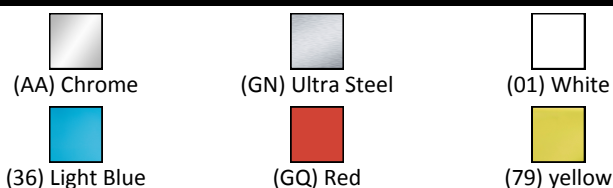

Concept Wall Hung Toilet With Aquablade Technology

ILLUSTRATED

- **E0473** Concept wall hung toilet bowl with Aquablade technology
- **S3643** Conceala 2 4.5/3 or 4/2.6 litre cistern, dual flush valve, side supply, internal overflow, alternative height plastic flushbends, no flushplate/button
- **E7726** Concept toilet seat and cover, slim with quick release, slow close
- **E4465** Karisma flush plate, dual flush, branded for Conceala 2 cisterns
- **E0060** Support frame with bolts for wall mounted toilet bowls

OPTIONS

- **E2125** Conceala 2 concealed cistern universal height, top inlet cistern - pneumatic dual flush valve - no flushplate - 6/4 litre flush
- **E7725** Concept toilet seat and cover, slim
- **E4437** Contemporary flush plate, dual flush, Ideal Standard logo for Conceala 2 cisterns
- **S4498** Finger push button, dual flush, small
- **S4300** Panekta outlet connector to convert horizontal outlet wcs to S or turned P trap
- **S4305** Panekta outlet connector to convert horizontal outlet wcs to P trap

ILLUSTRATED PRODUCT DETAILS

Weights

- **E0473** 22.00 KG
- **S3643** 2.70 KG
- **E7726** 2.10 KG
- **E4465** 0.50 KG
- **E0060** 4.28 KG

Materials

- **E0473** Vitreous China
- **S3643** Plastic
- **E7726** Plastic
- **E4465** Chrome Plated Plastic
- **E0060** Metal

Finishes

- **E0473** White (01)
- **S3643** Neutral / No Finish (67)
- **E7726** White (01)
- **E4465** Chrome (AA)
- **E0060** Neutral / No Finish (67)

Capacity

- **S3643** 4.0 litres

Designer

Robin Levien, RDI

FINISH OPTIONS

Standards

WC bowl to BS EN 997 & BS EN 33

E: info@idealspec.co.uk | T: 0870 122 8822 | F: 0870 122 8282 | www.idealspec.co.uk

Ideal Standard (UK) Ltd. makes every effort to ensure that the information provided on its website is accurate. However, we cannot guarantee this, and accept no liability for any information or advice given via its website.