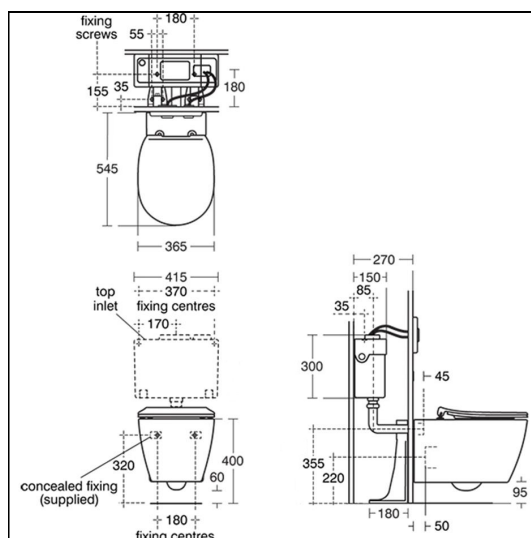

## FINISH OPTIONS

### Standards

WC bowl to BS EN 997 & BS EN 33

E: [info@idealspec.co.uk](mailto:info@idealspec.co.uk) | T: 0870 122 8822 | F: 0870 122 8282 | [www.idealspec.co.uk](http://www.idealspec.co.uk)

Ideal Standard (UK) Ltd. makes every effort to ensure that the information provided on its website is accurate. However, we cannot guarantee this, and accept no liability for any information or advice given via its website.