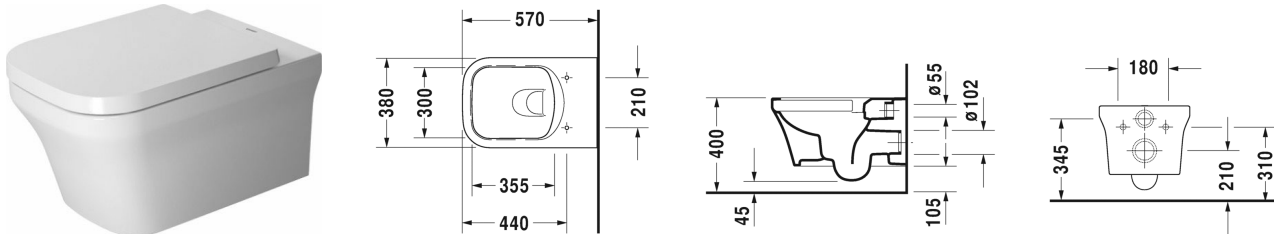

**Toilet wall mounted Duravit Rimless® # 256109..00 / 256109..00**

| < 380 mm > |

Toilet wall mounted Duravit Rimless®	Dimension	Weight	Order number
rimless, washdown model, Durafix included, UWL class 1			
<b>Colors</b>			
00 White Alpin 20 HygieneGlaze (an antibacterial ceramic glaze that provides almost indefinite effectiveness)			
<b>Variant</b>			
♣ 4,5 litre flush	380 x 570 mm	24.500 kg	256109..00
♣ 4,5 litre flush	380 x 570 mm	24.500 kg	256109..00
<b>Infobox</b>			
Durafix for invisible fixation is included in delivery			
Sanitary ceramics with the special WonderGliss surface finish will remain clean and attractive-looking for a long time to come. When ordering WonderGliss please add a "1" as eleventh digit to the model number.			
<b>Accessory for ceramics</b>			
Fixing for wall mounted bidet and wall mounted toilet	Ø 12 x 180 mm	0.200 kg	006500
<b>Accessory</b>			
Noise reduction gasket for wall mounted toilet		0.300 kg	005064
<b>Suitable products</b>			
Toilet seat and cover hinges stainless steel, without automatic closure,			002031
Toilet seat and cover hinges stainless steel, removable, with automatic closure,			002039

All drawings contain the necessary measurements which are subject to standard tolerances. Exact measurements, in particular for customised installation scenarios, can only be taken from the finished ceramic piece.