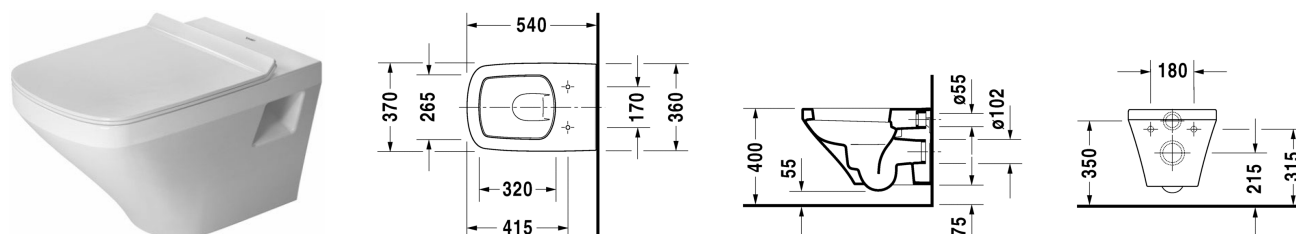

DuraStyle Toilet wall mounted # 253609..00 / 253609..00

| < 370 mm > |

Toilet wall mounted	Dimension	Weight	Order number
washdown model, UWL class 1			
Colors			
00 White Alpin 20 HygieneGlaze (an antibacterial ceramic glaze that provides almost indefinite effectiveness)			
Variant			
♣ 4,5 l	370 x 540 mm	25.000 kilogram	253609..00
♣ 4,5 l	370 x 540 mm	25.000 kilogram	253609..00
Sanitary ceramics with the special WonderGliss surface finish will remain clean and attractive-looking for a long time to come. When ordering WonderGliss please add a "1" as eleventh digit to the model number.			
Accessory for ceramics			
Fixing for wall mounted bidet and wall mounted toilet	Ø 12 x 180 mm	0.200 kilogram	006500
Accessory			
Noise reduction gasket for wall mounted toilet		0.300 kilogram	005064
Suitable products			
Toilet seat and cover hinges stainless steel, without soft closure,			006371
Toilet seat and cover hinges stainless steel, removable, with soft closure,			006379
Toilet seat and cover with lateral reinforcement and extended hinge shaft, hinges stainless steel, without soft closure,			002061