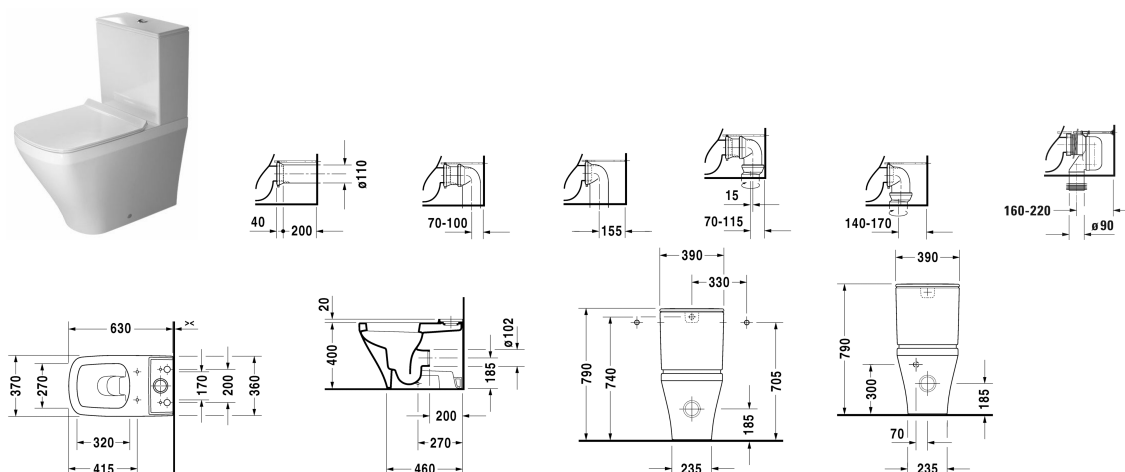

DuraStyle Toilet close-coupled # 215509..00 / 215509..00

| < 370 mm > |

Toilet close-coupled	Dimension	Weight	Order number
(without cistern), washdown model, Outlet for Vario connector set, for horizontal and vertical outlet, length adjustable from 70 - 170 mm, and vario connecting bend, vertical outlet from 160 - 220 mm, fixings included, UWL class 1			
Colors			
00 White Alpin 20 HygieneGlaze (an antibacterial ceramic glaze that provides almost indefinite effectiveness)			
Variant			
♠ 4,5 l	370 x 630 mm	30.500 kilogram	215509..00
♠ 4,5 l	370 x 630 mm	30.500 kilogram	215509..00
Sanitary ceramics with the special WonderGliss surface finish will remain clean and attractive-looking for a long time to come. When ordering WonderGliss please add a "1" as eleventh digit to the model number.			
Accessory			
Vario connecting bend for vertical outlet	Ø 100 mm	0.700 kilogram	899025
Vario connector set incl. excenter	Ø 110 mm	1.500 kilogram	001422
Suitable products			
Toilet seat and cover hinges stainless steel, without soft closure,			006371
Toilet seat and cover hinges stainless steel, removable, with soft closure,			006379
Cistern with Dual Flush mechanism, chrome, for side supply, 390 x 170 mm	390 x 170 mm		093500

DuraStyle Toilet close-coupled # 215509..00 / 215509..00

|< 370 mm >|

Cistern with Dual Flush mechanism, chrome, for bottom left supply, 390 x 170 mm	390 x 170 mm	093510
Toilet seat and cover with lateral reinforcement and extended hinge shaft, hinges stainless steel, without soft closure,		002061

All drawings contain the necessary measurements which are subject to standard tolerances. They are stated in mm and are non-binding. Exact measurements, in particular for customised installation scenarios, can only be taken from the finished piece.