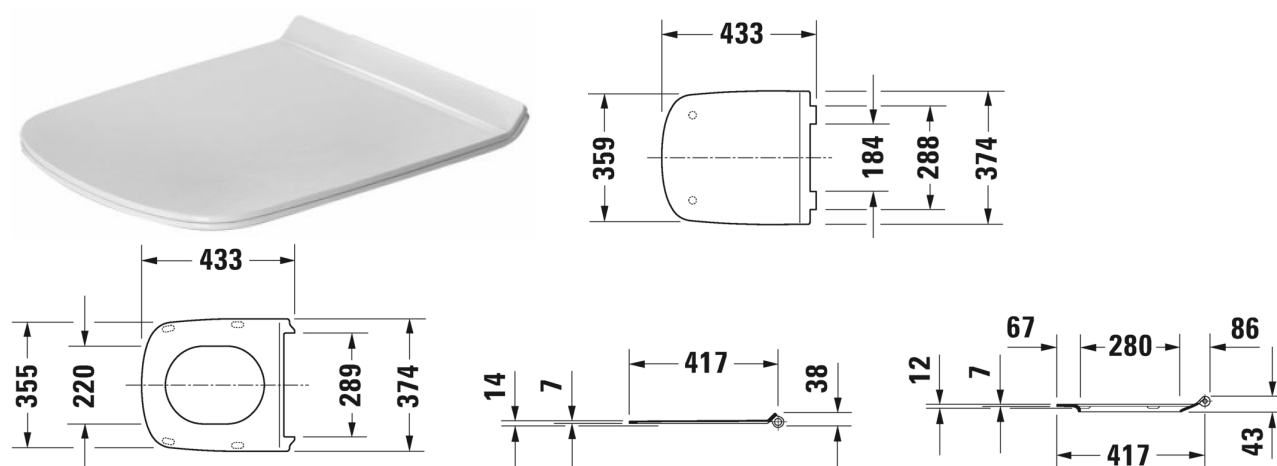

DuraStyle Toilet seat and cover # 0063790000

Toilet seat and cover	Dimension	Weight	Order number
hinges stainless steel, removable, with soft closure			
Colors			
00 White Alpin			
Variant			
		2.700 kilogram	0063790000
Suitable products			
Toilet wall mounted Duravit Rimless® rimless, washdown model, UWL class 1, 370 x 540 mm	370 x 540 mm		253809
Toilet floor standing back to wall, for independent water supply, fixings included, washdown model, horizontal outlet, UWL class 1, 370 x 570 mm	370 x 570 mm		215009
Toilet close-coupled (without cistern), washdown model, Outlet for Vario connector set, for horizontal and vertical outlet, length adjustable from 70 - 170 mm, and vario connecting bend, vertical outlet from 160 - 220 mm, fixings included, UWL class 1, 370 x 630 mm	370 x 630 mm		215509
Toilet wall mounted washdown model, UWL class 1, 370 x 540 mm	370 x 540 mm		253609
Toilet wall mounted Compact washdown model, UWL class 1, 370 x 480 mm	370 x 480 mm		253909
Toilet wall mounted washout model, UWL class 1, 370 x 540 mm	370 x 540 mm		254009
Toilet wall mounted Compact Duravit Rimless® rimless, washdown model, UWL class 1, 370 x 480 mm	370 x 480 mm		257109

DuraStyle Toilet seat and cover # 0063790000

Toilet wall mounted Duravit Rimless® rimless, washdown model, Durafix included, UWL class 1, 370 x 540 mm	370 x 540 mm	255109
Toilet wall mounted washdown model, Durafix included, UWL class 1, 370 x 540 mm	370 x 540 mm	255209
Toilet close-coupled washdown model, (without cistern), fixings included, horizontal outlet, UWL class 1, 370 x 630 mm	370 x 630 mm	216209

All drawings contain the necessary measurements which are subject to standard tolerances. They are stated in mm and are non-binding. Exact measurements, in particular for customised installation scenarios, can only be taken from the finished piece.